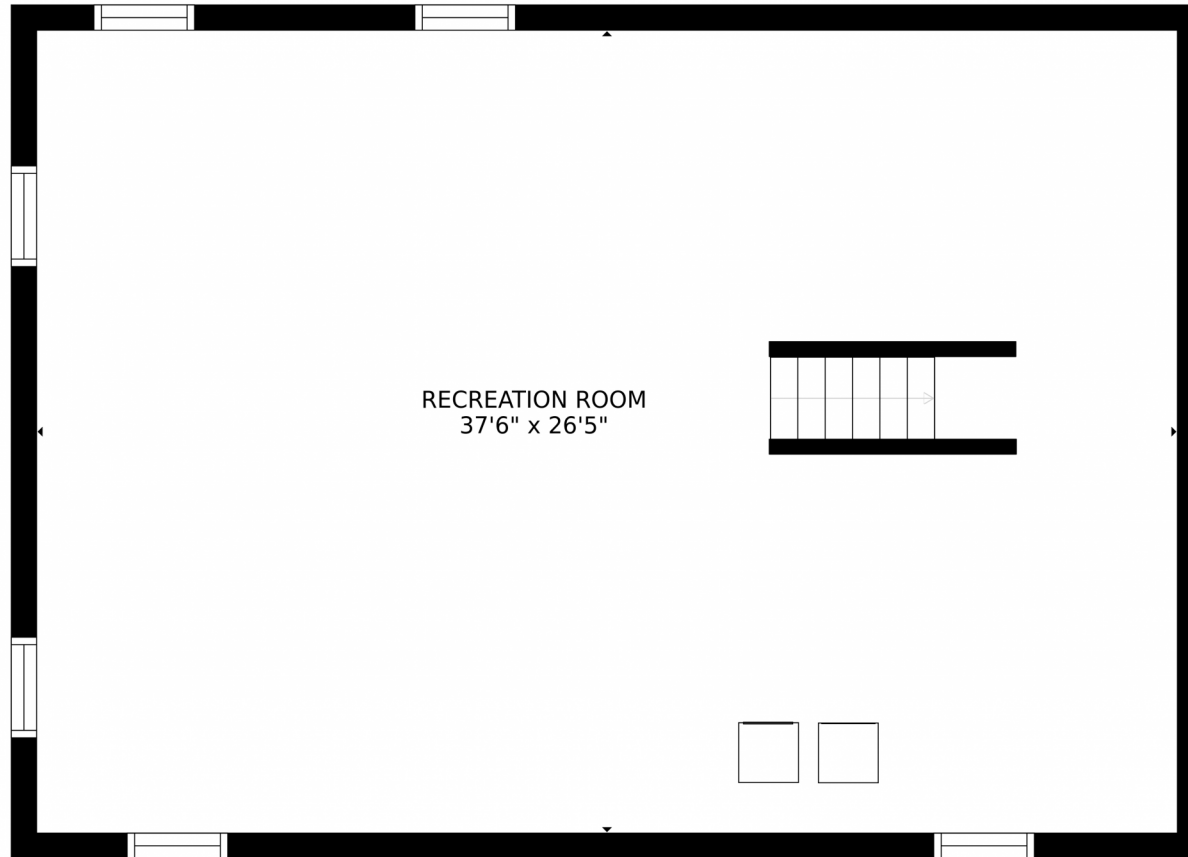

FLOOR 2

FLOOR 1

Estimated areas

GLA FLOOR 1: 0 sq. ft, excluded 1103 sq. ft
GLA FLOOR 2: 1103 sq. ft, excluded 232 sq. ft
Total GLA 1103 sq. ft, total scanned area 2438 sq. ft

SIZES AND DIMENSIONS ARE APPROXIMATE, ACTUAL MAY VARY.

Estimated areas
GLA FLOOR 1: 0 sq. ft, excluded 1103 sq. ft
GLA FLOOR 2: 1103 sq. ft, excluded 232 sq. ft
Total GLA 1103 sq. ft, total scanned area 2438 sq. ft
SIZES AND DIMENSIONS ARE APPROXIMATE, ACTUAL MAY VARY.