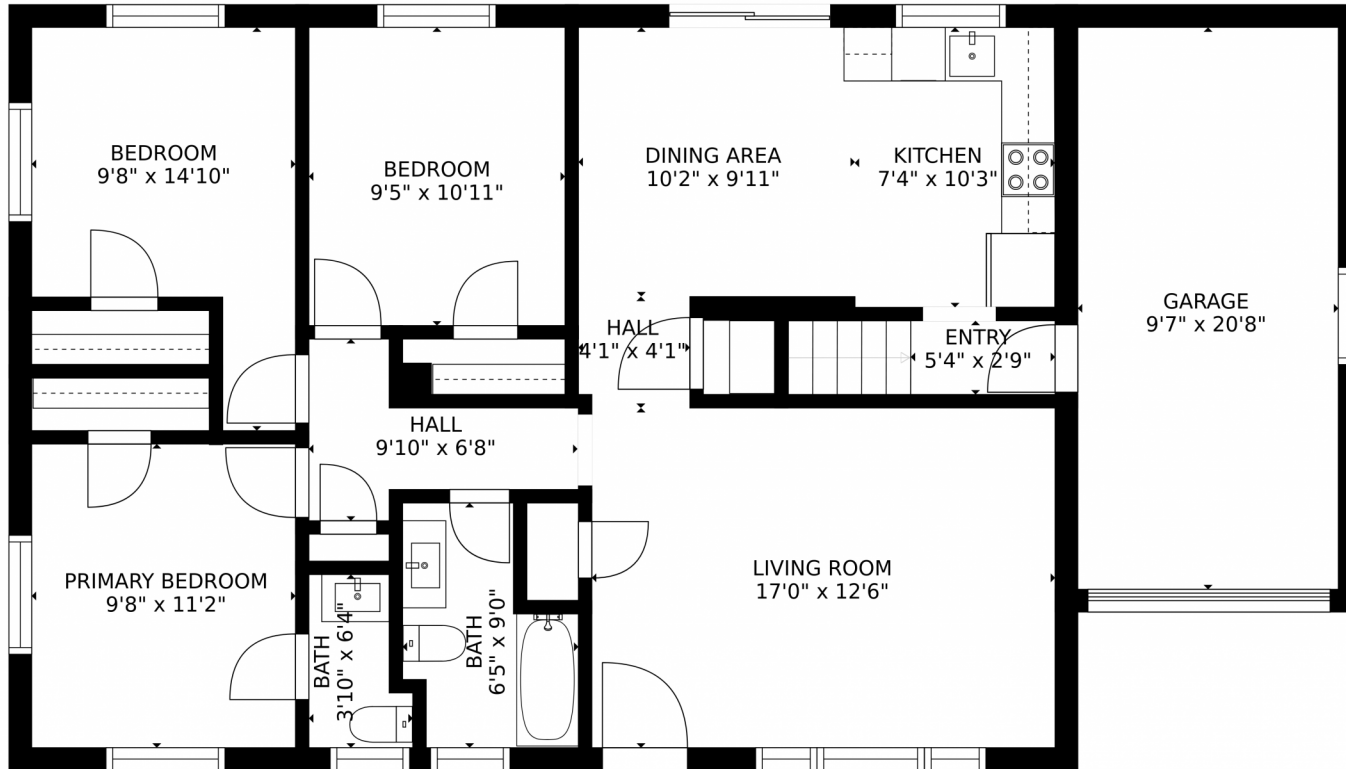

473 Ursula Street, Aurora, CO 80011 – Main Floor

Estimated areas

GLA FLOOR 1: 0 sq. ft, excluded 1103 sq. ft
GLA FLOOR 2: 1103 sq. ft, excluded 232 sq. ft
Total GLA 1103 sq. ft, total scanned area 2438 sq. ft

Disclaimer: Sizes and Dimensions are Approximate, Actual May Vary.

Taylor Haas

303-665-7368

taylorh@coloradorpm.com

<https://www.coloradorpm.com/available-rental-properties-denver>

Scan code
for more
property
details