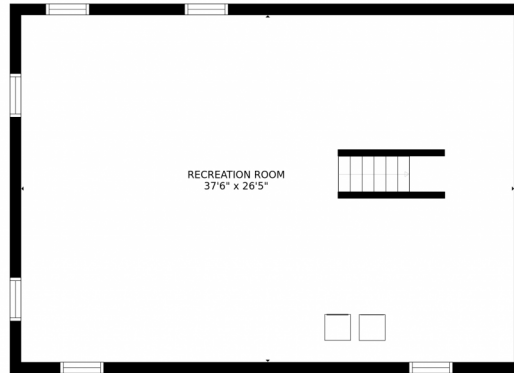

FLOOR 1

Estimated areas

GLA FLOOR 1: 0 sq. ft, excluded 1103 sq. ft
GLA FLOOR 2: 1103 sq. ft, excluded 232 sq. ft
Total GLA 1103 sq. ft, total scanned area 2438 sq. ft

Disclaimer: Sizes and Dimensions are Approximate, Actual May Vary.

Taylor Haas

303-665-7368

taylorh@coloradorpm.com

<https://www.coloradorpm.com/available-rental-properties-denver>

Scan code
for more
property
details