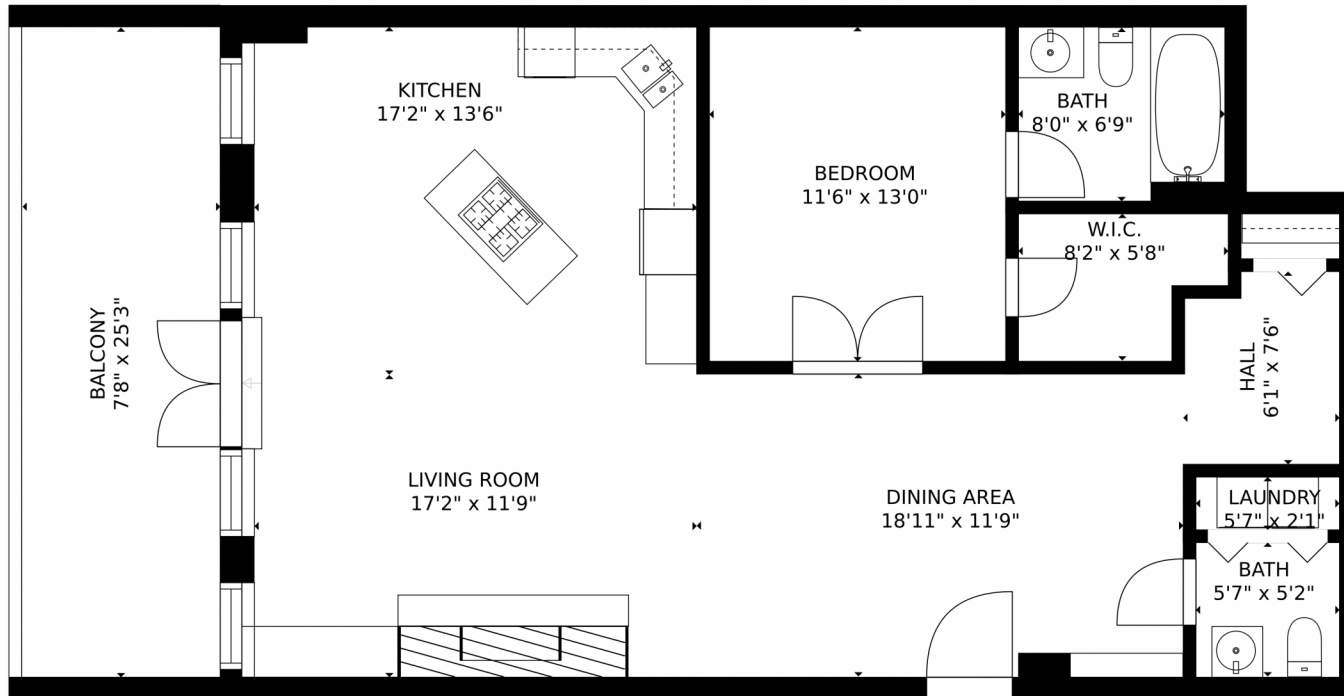

Estimated areas
GLA FLOOR 1: 1158 sq. ft, excluded 195 sq. ft
Total GLA 1158 sq. ft, total scanned area 1353 sq. ft

Disclaimer: Sizes and Dimensions are Approximate, Actual May Vary.

Taylor Haas
303-665-7368
taylorh@coloradorpm.com
<https://www.coloradorpm.com/available-rental-properties-denver>

Scan code
for more
property
details