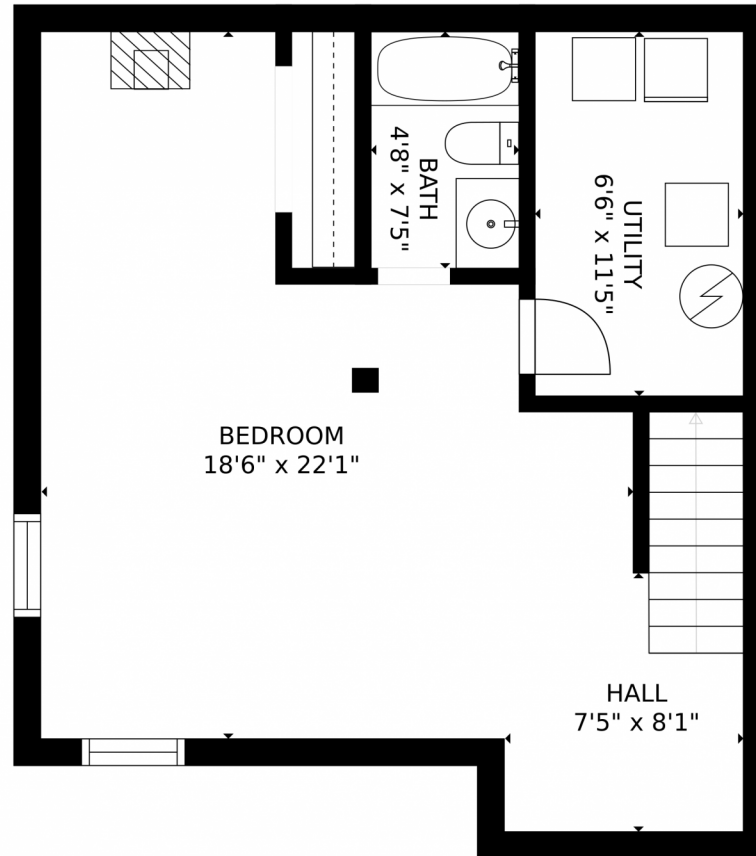

5405 Huxley Court, Colorado Springs, CO 80911 – Lower Level

Estimated areas

Disclaimer: Sizes and Dimensions are Approximate, Actual May Vary.

Renee Ambrose
303-704-6289
reneeambrose@kw.com