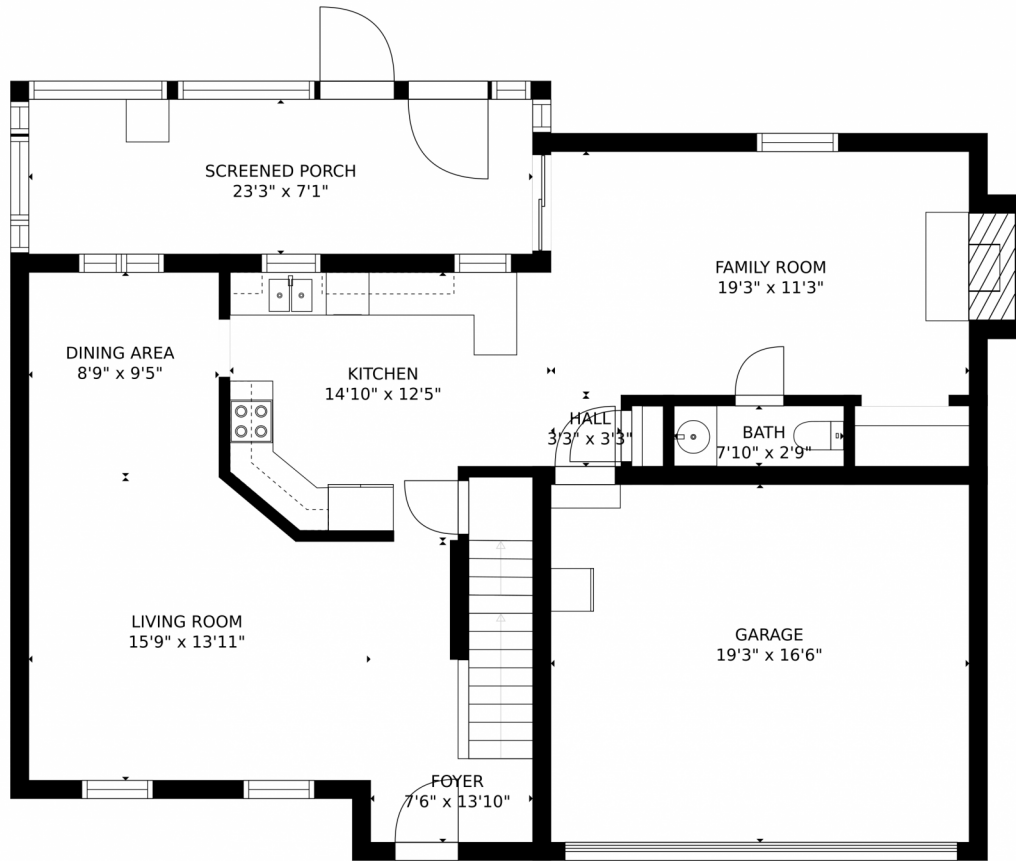

5405 Huxley Court, Colorado Springs, CO 80911 – Main Level

Estimated areas

Disclaimer: Sizes and Dimensions are Approximate, Actual May Vary.

Renee Ambrose
303-704-6289
reneeambrose@kw.com