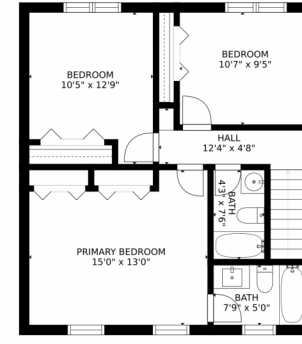

5405 Huxley Court, Colorado Springs, CO 80911 – All Levels

Estimated areas

Disclaimer: Sizes and Dimensions are Approximate, Actual May Vary.

Renee Ambrose
303-704-6289
reneeambrose@kw.com