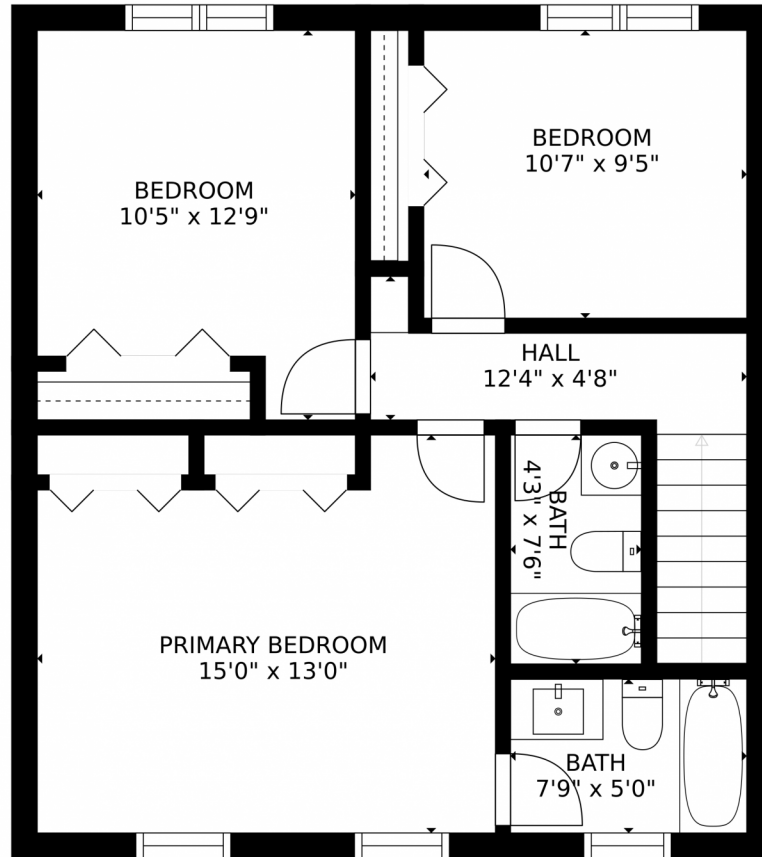

5405 Huxley Court, Colorado Springs, CO 80911 – Upper Level

Estimated areas

Disclaimer: Sizes and Dimensions are Approximate, Actual May Vary.

Renee Ambrose
303-704-6289
reneeambrose@kw.com