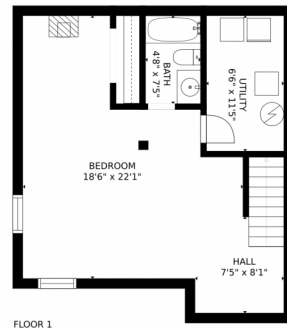

5405 Huxley Court, Colorado Springs, CO 80911 – All Levels

Estimated areas

Disclaimer: Sizes and Dimensions are Approximate, Actual May Vary.

Renee Ambrose
303-704-6289
reneeambrose@kw.com