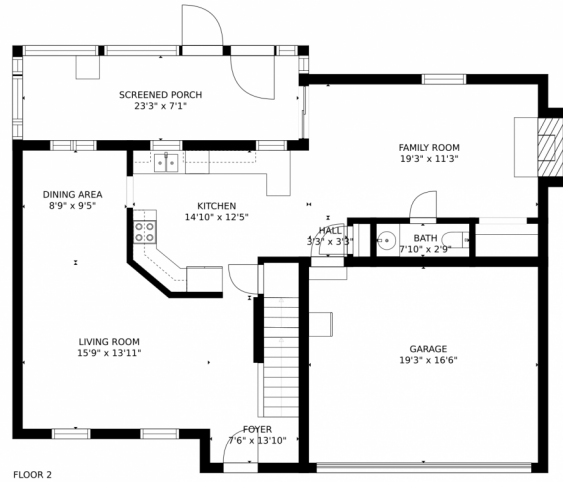

5405 Huxley Court, Colorado Springs, CO 80911 – All Levels

Estimated areas

Disclaimer: Sizes and Dimensions are Approximate, Actual May Vary.

Renee Ambrose
303-704-6289
reneeambrose@kw.com