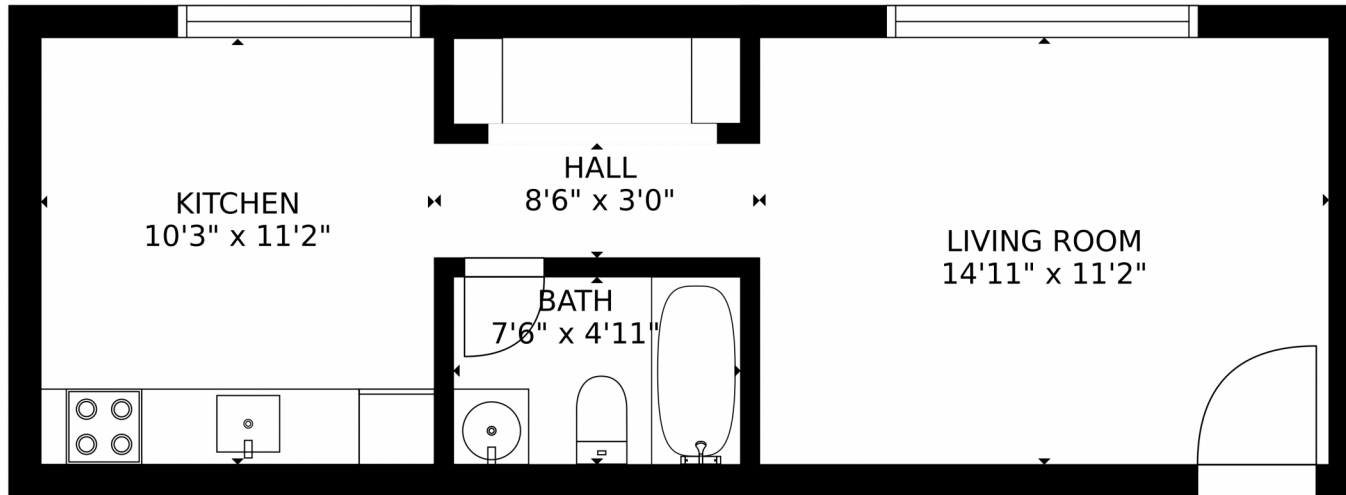


 Single Family  700 SQFT

**Taylor Haas**  
303-665-7368  
taylorh@coloradorpm.com  
<https://www.coloradorpm.com/available-rental-properties-denver>

Estimated areas  
GLA FLOOR 1: 453 sq. ft, excluded 0 sq. ft  
Total GLA 453 sq. ft, total scanned area 453 sq. ft  
SIZES AND DIMENSIONS ARE APPROXIMATE, ACTUAL MAY VARY.