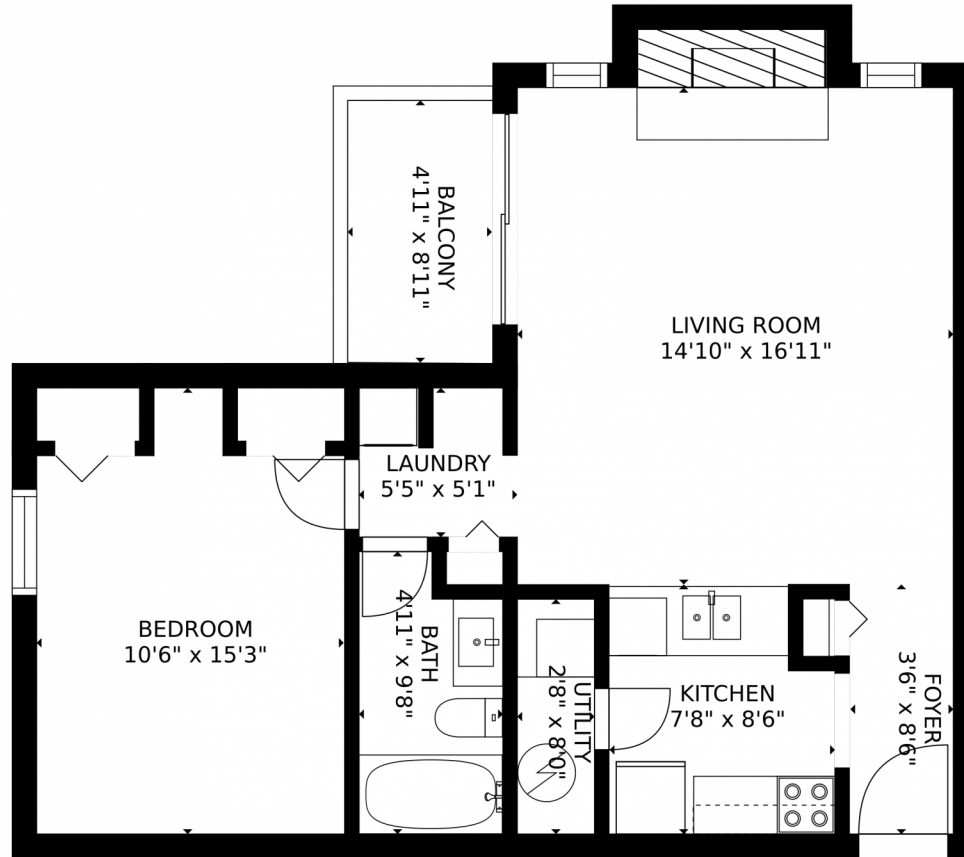

Estimated areas
GLA FLOOR 1: 719 sq. ft, excluded 66 sq. ft
Total GLA 719 sq. ft, total scanned area 785 sq. ft

Disclaimer: Sizes and Dimensions are Approximate, Actual May Vary.

Taylor Haas
303-665-7368
taylorh@coloradorpm.com
<https://www.coloradorpm.com/available-rental-properties-denver>

Scan code
for more
property
details