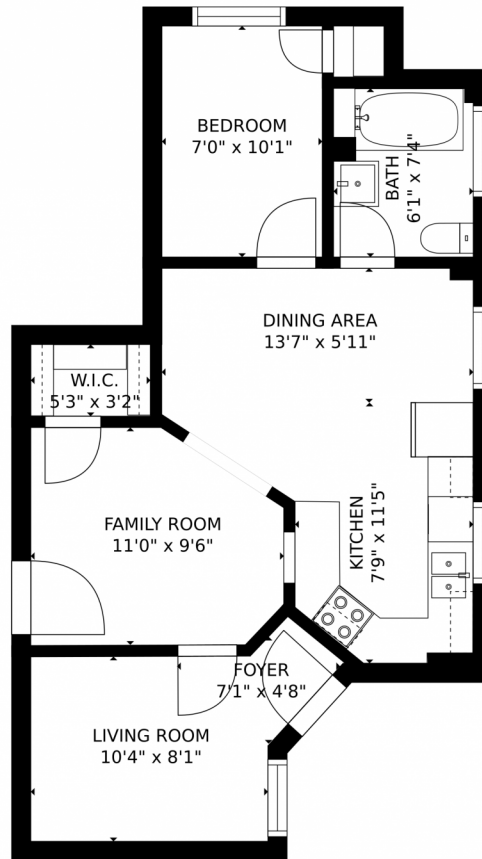

 Condominium

 578 SQFT

 2 Beds

 1 Baths

Taylor Haas
303-665-7368
taylorh@coloradorpm.com
<https://www.coloradorpm.com/available-rental-properties-denv>

215 East 11th Avenue, Denver, CO 80203 – Main Floor

Estimated areas
GLA FLOOR 1: 626 sq. ft, excluded 0 sq. ft
Total GLA 626 sq. ft, total scanned area 626 sq. ft
SIZES AND DIMENSIONS ARE APPROXIMATE, ACTUAL MAY VARY.