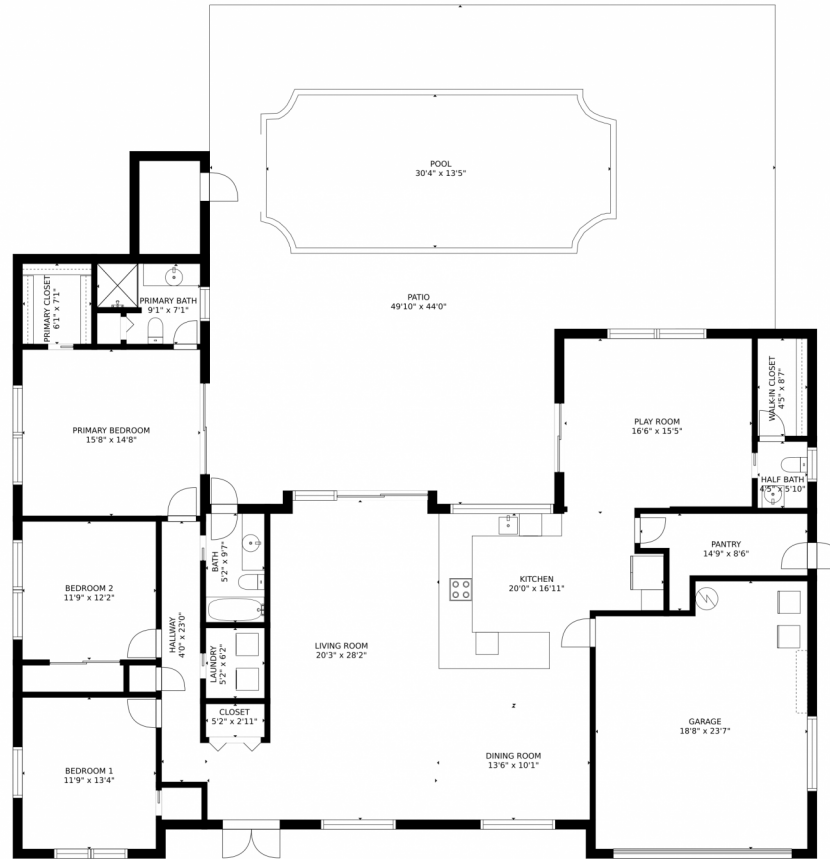

5610 Southwest 8th Street, Plantation, FL 33317 – All Levels

Estimated areas
GLA FLOOR 1: 2420 sq. ft, excluded 2779 sq. ft
Total GLA 2420 sq. ft, total scanned area 5199 sq. ft

Disclaimer: Sizes and Dimensions are Approximate, Actual May Vary.

Chelsey Hayes
954-649-3714
chelseycollihayes@gmail.com