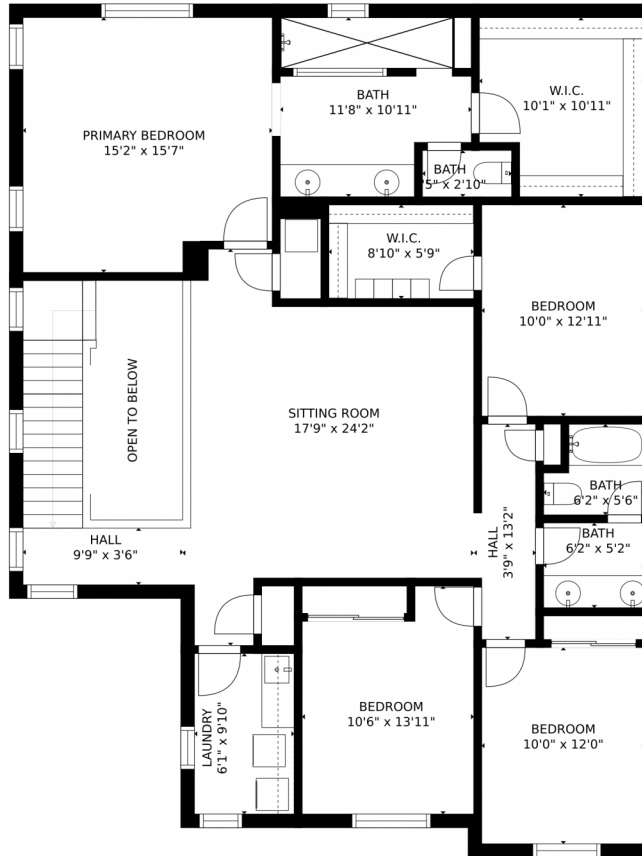

5914 piney creek dr, fort collins, CO 80528 – Second Level

Estimated areas

Disclaimer: Sizes and Dimensions are Approximate, Actual May Vary.

Amanda Duran
720-427-9882
amandasvip-service@yahoo.com

Scan code
for more
property
details