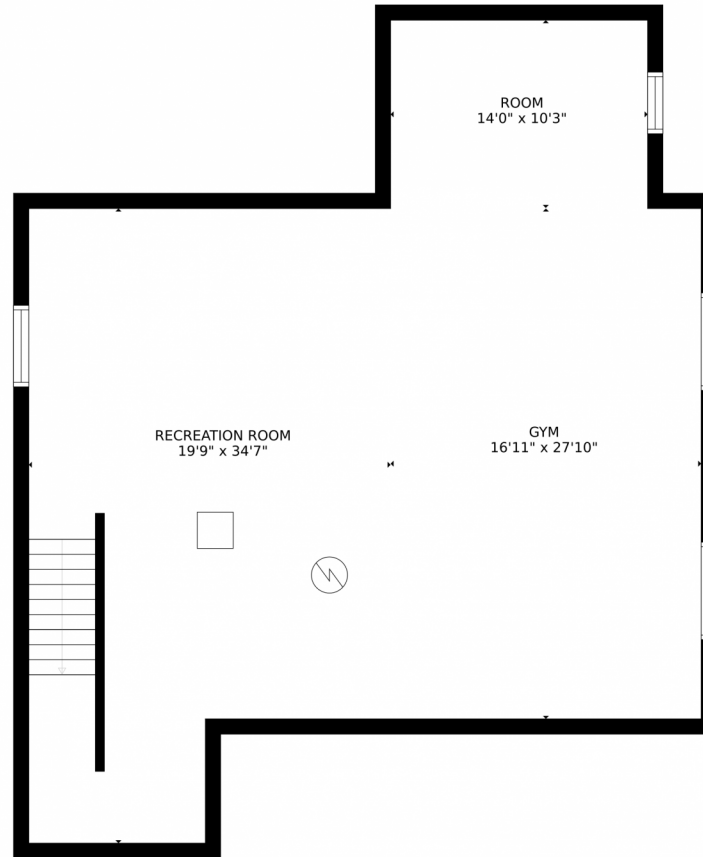

Estimated areas

Disclaimer: Sizes and Dimensions are Approximate, Actual May Vary.

Amanda Duran
720-427-9882
amandasvip-service@yahoo.com