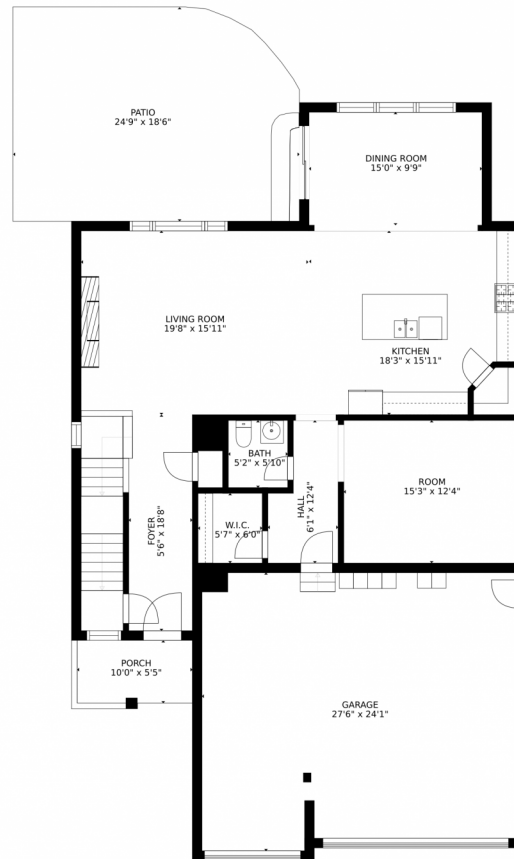

Estimated areas

Disclaimer: Sizes and Dimensions are Approximate, Actual May Vary.

Amanda Duran
720-427-9882
amandasvip-service@yahoo.com

Scan code
for more
property
details