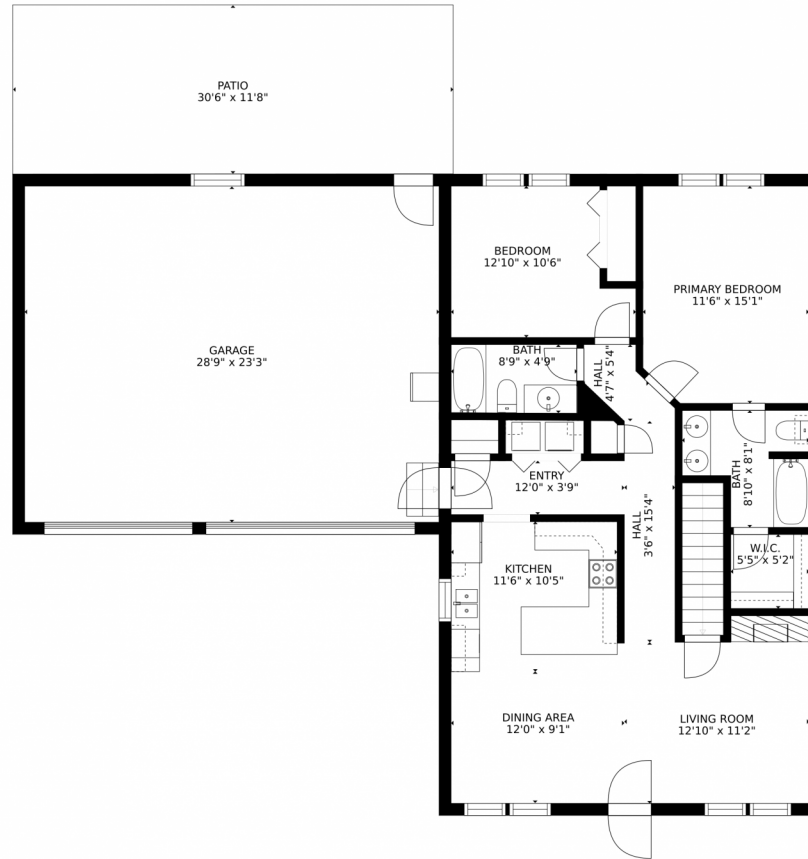

1494 4th Avenue, Deer Trail, CO 80105 – Main Level

Estimated areas

GLA FLOOR 1: 0 sq. ft, excluded 1179 sq. ft
GLA FLOOR 2: 1179 sq. ft, excluded 1097 sq. ft
Total GLA 1179 sq. ft, total scanned area 3455 sq. ft

Disclaimer: Sizes and Dimensions are Approximate, Actual May Vary.

Karrie Clark
303-718-8152
klcrealestate@comcast.net
<https://coloradohomesbyklcrealestate.com/>

Scan code
for more
property
details