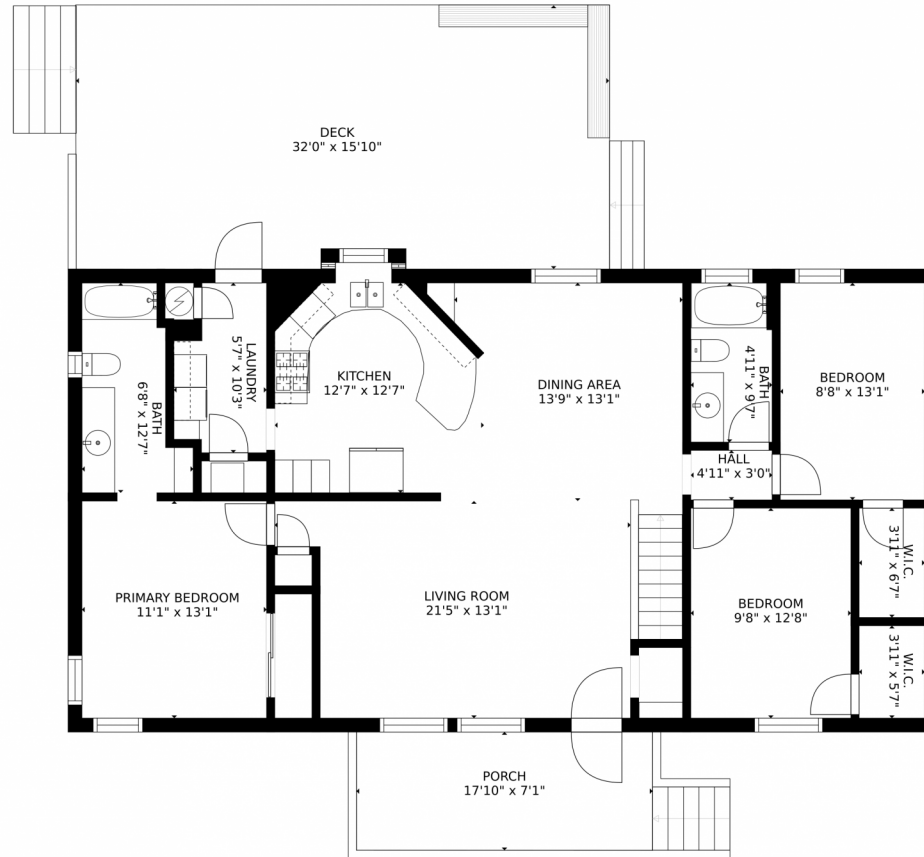

1617 South Co Road 27E, Berthoud, CO 80513 – Main Level

Estimated areas

GLA FLOOR 1: 0 sq. ft, excluded 1934 sq. ft
GLA FLOOR 2: 1463 sq. ft, excluded 630 sq. ft
Total GLA 1463 sq. ft, total scanned area 4027 sq. ft

Disclaimer: Sizes and Dimensions are Approximate, Actual May Vary.

Taylor Haas

303-665-7368

taylorh@coloradorpm.com

<https://www.coloradorpm.com/available-rental-properties-denver>

Scan code
for more
property
details