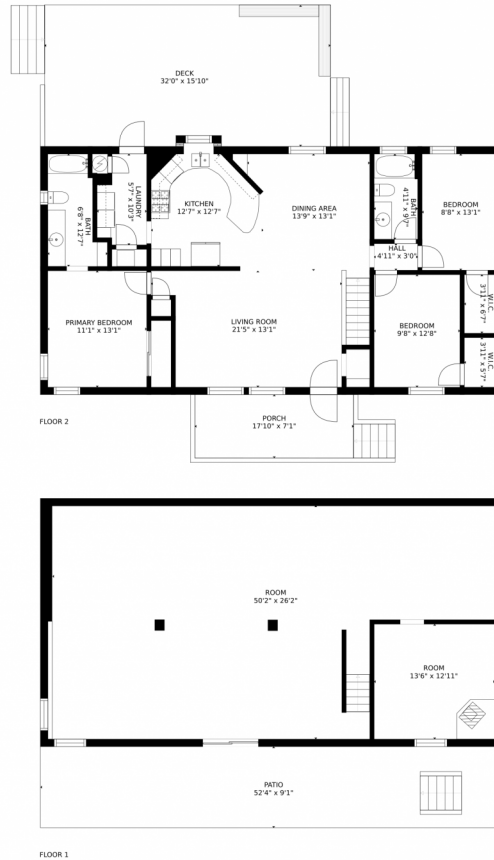

1617 South Co Road 27E, Berthoud, CO 80513 – All Levels

Estimated areas

GLA FLOOR 1: 0 sq. ft, excluded 1934 sq. ft
GLA FLOOR 2: 1463 sq. ft, excluded 630 sq. ft
Total GLA 1463 sq. ft, total scanned area 4027 sq. ft

Disclaimer: Sizes and Dimensions are Approximate, Actual May Vary.

Taylor Haas

303-665-7368

taylorh@coloradorpm.com

<https://www.coloradorpm.com/available-rental-properties-denver>

Scan code
for more
property
details