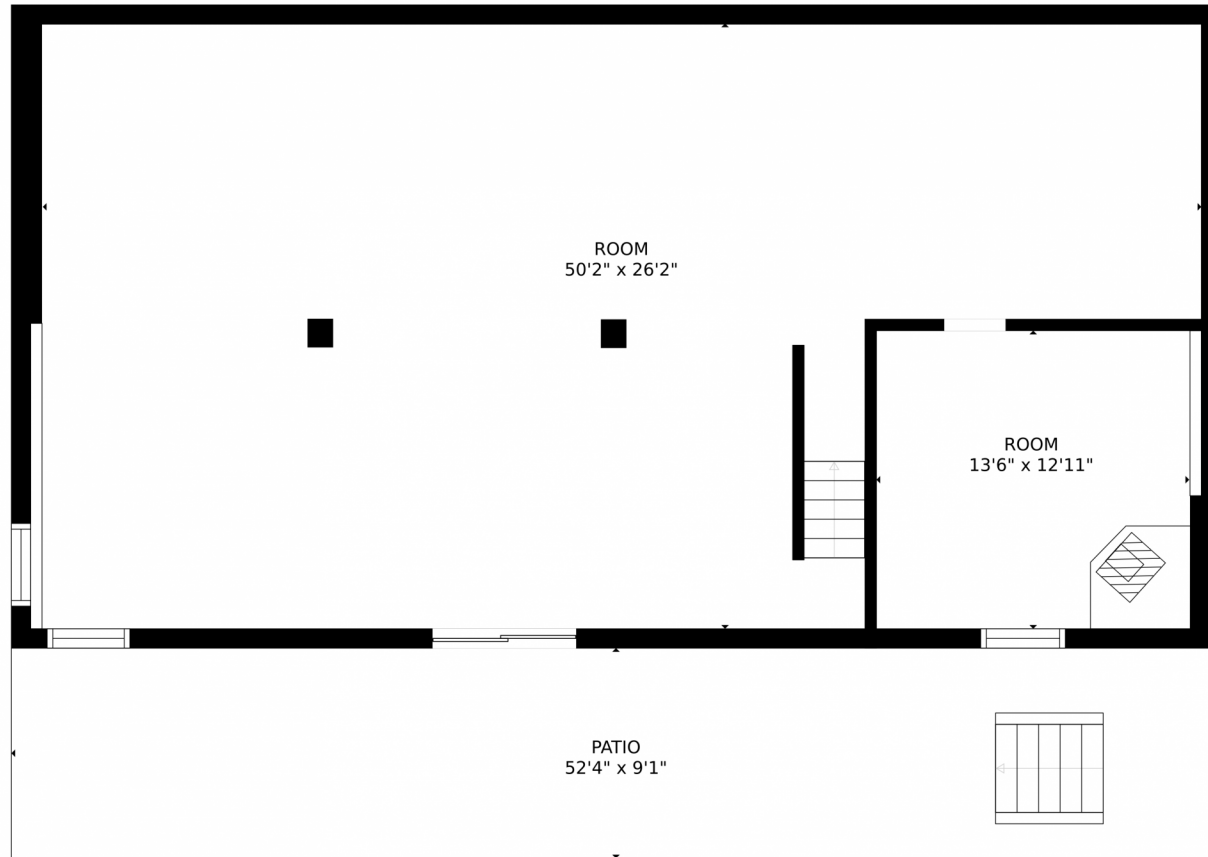

1617 South Co Road 27E, Berthoud, CO 80513 – Lower Level

Estimated areas

GLA FLOOR 1: 0 sq. ft, excluded 1934 sq. ft
GLA FLOOR 2: 1463 sq. ft, excluded 630 sq. ft
Total GLA 1463 sq. ft, total scanned area 4027 sq. ft

Disclaimer: Sizes and Dimensions are Approximate, Actual May Vary.

Taylor Haas

303-665-7368

taylorh@coloradorpm.com

<https://www.coloradorpm.com/available-rental-properties-denver>

Scan code
for more
property
details