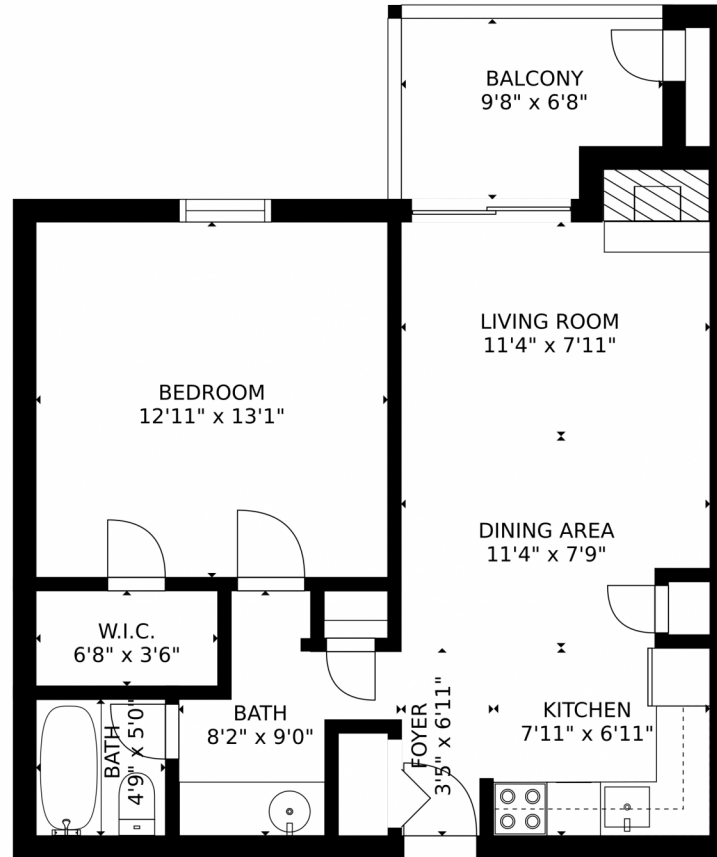

Estimated areas
GLA FLOOR 1: 637 sq. ft, excluded 79 sq. ft
Total GLA 637 sq. ft, total scanned area 716 sq. ft

Disclaimer: Sizes and Dimensions are Approximate, Actual May Vary.

Taylor Haas
303-665-7368
taylorh@coloradorpm.com
<https://www.coloradorpm.com/available-rental-properties-denver>

Scan code
for more
property
details