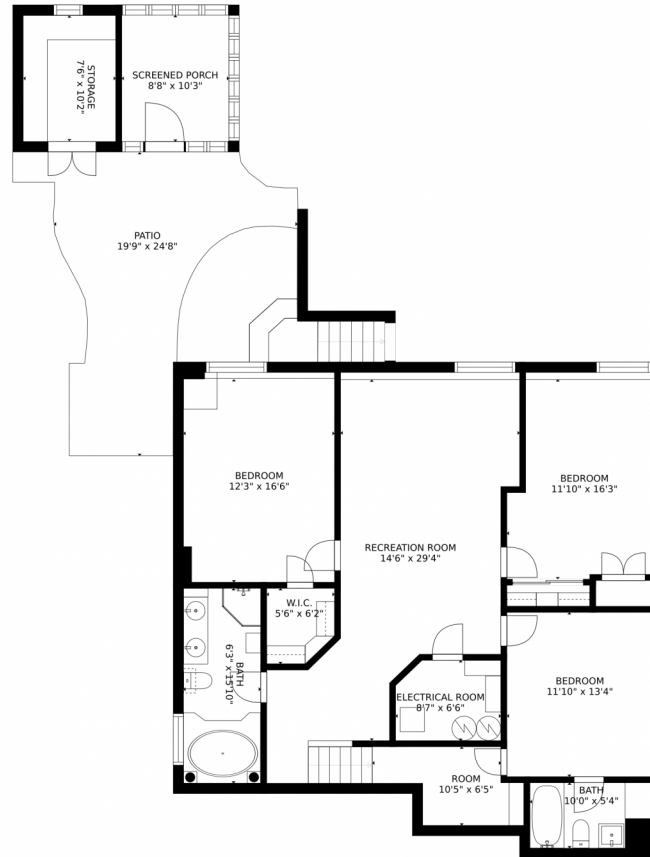

Estimated areas

GLA FLOOR 1: 0 sq. ft, excluded 2084 sq. ft
GLA FLOOR 2: 1482 sq. ft, excluded 901 sq. ft
Total GLA 1482 sq. ft, total scanned area 4467 sq. ft

SIZES AND DIMENSIONS ARE APPROXIMATE, ACTUAL MAY VARY.

Disclaimer: Sizes and Dimensions are Approximate, Actual May Vary.

Christie Lysaught
303-913-7539
clysaupt@livosir.com
<https://www.christielysaupt.com/>

Scan code
for more
property
details

4616 Mount Princeton Street, Brighton, CO 80601 — Lower Level