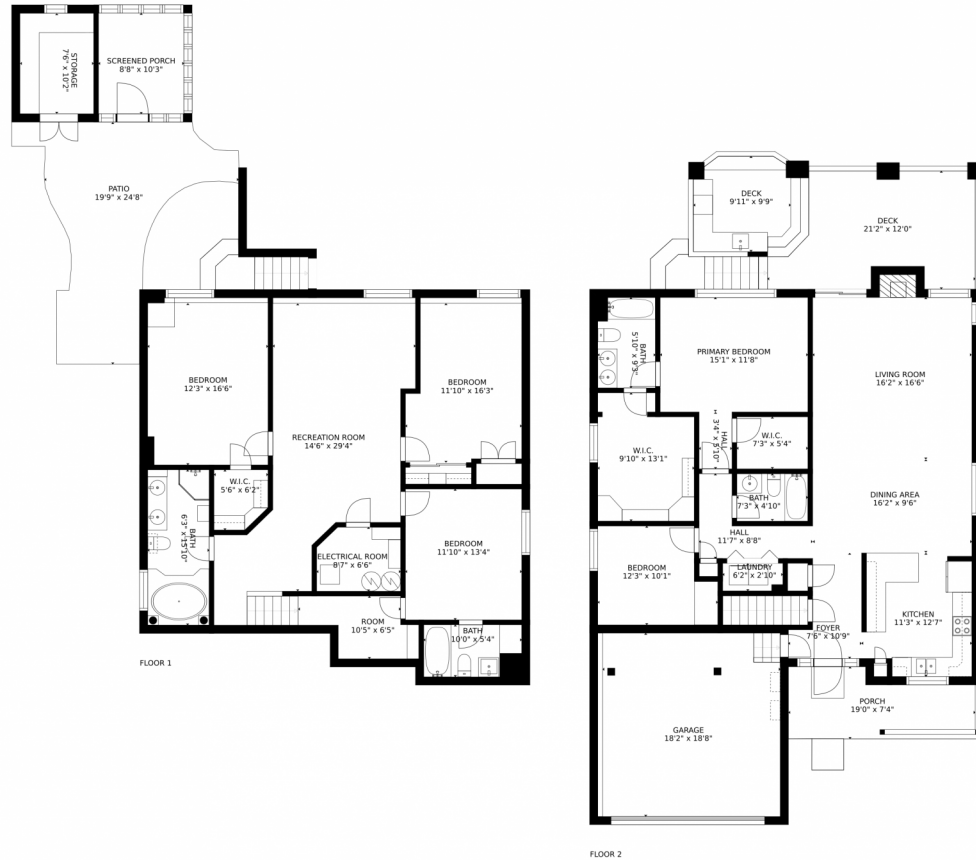

4616 Mount Princeton Street
Brighton, CO 80601

 Single Family  2706 SQFT

Christie Lysaught
303-913-7539
clysaupt@livosir.com
<https://www.christielysaupt.com/>

4616 Mount Princeton Street, Brighton, CO 80601 — All Levels

Estimated areas

GLA FLOOR 1: 0 sq. ft, excluded 2084 sq. ft
GLA FLOOR 2: 1482 sq. ft, excluded 901 sq. ft
Total GLA 1482 sq. ft, total scanned area 4467 sq. ft

SIZES AND DIMENSIONS ARE APPROXIMATE, ACTUAL MAY VARY.