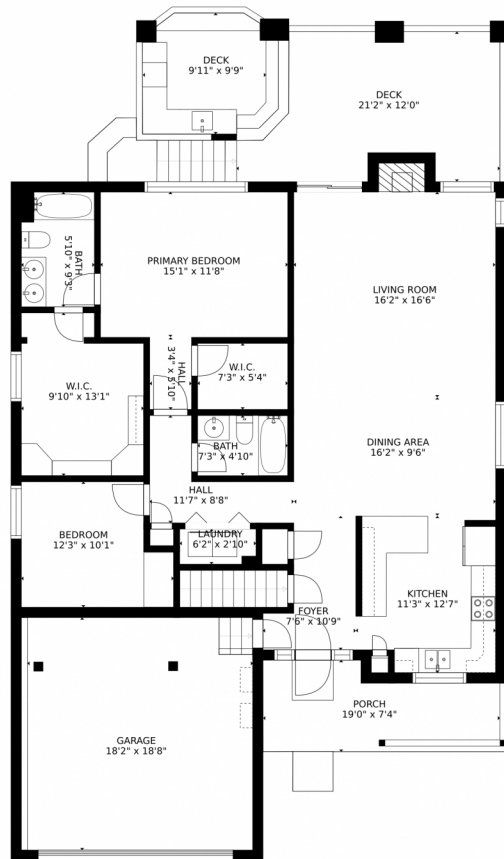

Estimated areas

GLA FLOOR 1: 0 sq. ft, excluded 2084 sq. ft
GLA FLOOR 2: 1482 sq. ft, excluded 901 sq. ft
Total GLA 1482 sq. ft, total scanned area 4467 sq. ft

SIZES AND DIMENSIONS ARE APPROXIMATE, ACTUAL MAY VARY.

Disclaimer: Sizes and Dimensions are Approximate, Actual May Vary.

Christie Lysaught
303-913-7539
clysaupt@livsir.com
<https://www.christielysaupt.com/>

Scan code
for more
property
details

4616 Mount Princeton Street, Brighton, CO 80601 — Main Level