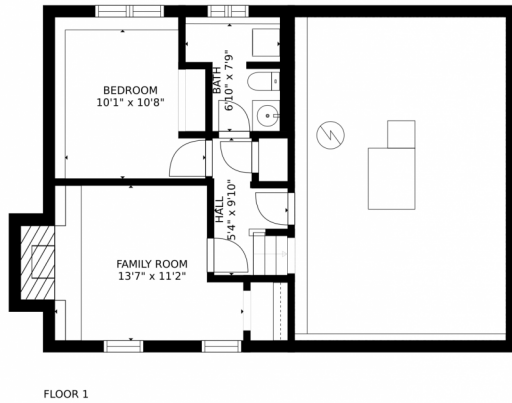

10913 Forest Circle, Thornton, CO 80233 – All Levels

Estimated areas

GLA FLOOR 1: 0 sq. ft, excluded 869 sq. ft
GLA FLOOR 2: 919 sq. ft, excluded 920 sq. ft
Total GLA 919 sq. ft, total scanned area 2708 sq. ft

Disclaimer: Sizes and Dimensions are Approximate, Actual May Vary.

Jody Sheahan
303-229-0577
jodysheahan@comcast.net

Scan code
for more
property
details