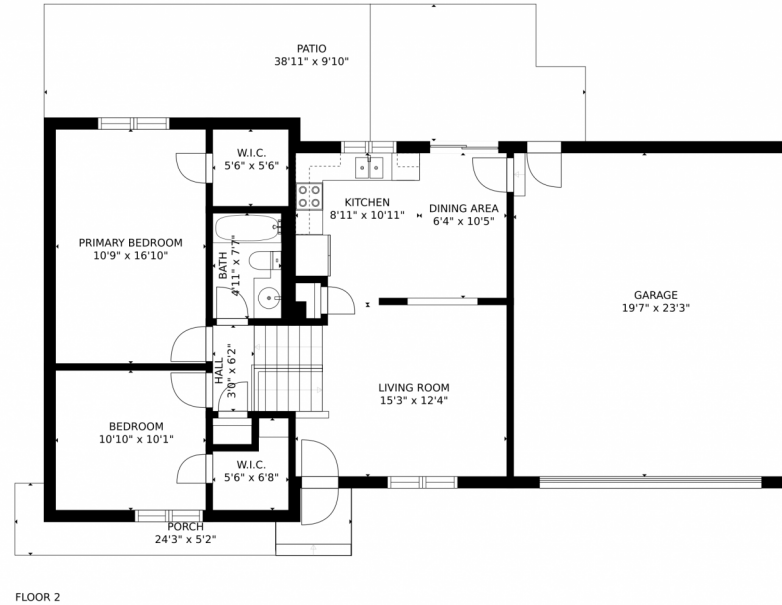

10913 Forest Circle, Thornton, CO 80233 – All Levels

Estimated areas

GLA FLOOR 1: 0 sq. ft, excluded 869 sq. ft
GLA FLOOR 2: 919 sq. ft, excluded 920 sq. ft
Total GLA 919 sq. ft, total scanned area 2708 sq. ft

Disclaimer: Sizes and Dimensions are Approximate, Actual May Vary.

Jody Sheahan
303-229-0577
jodysheahan@comcast.net

Scan code
for more
property
details