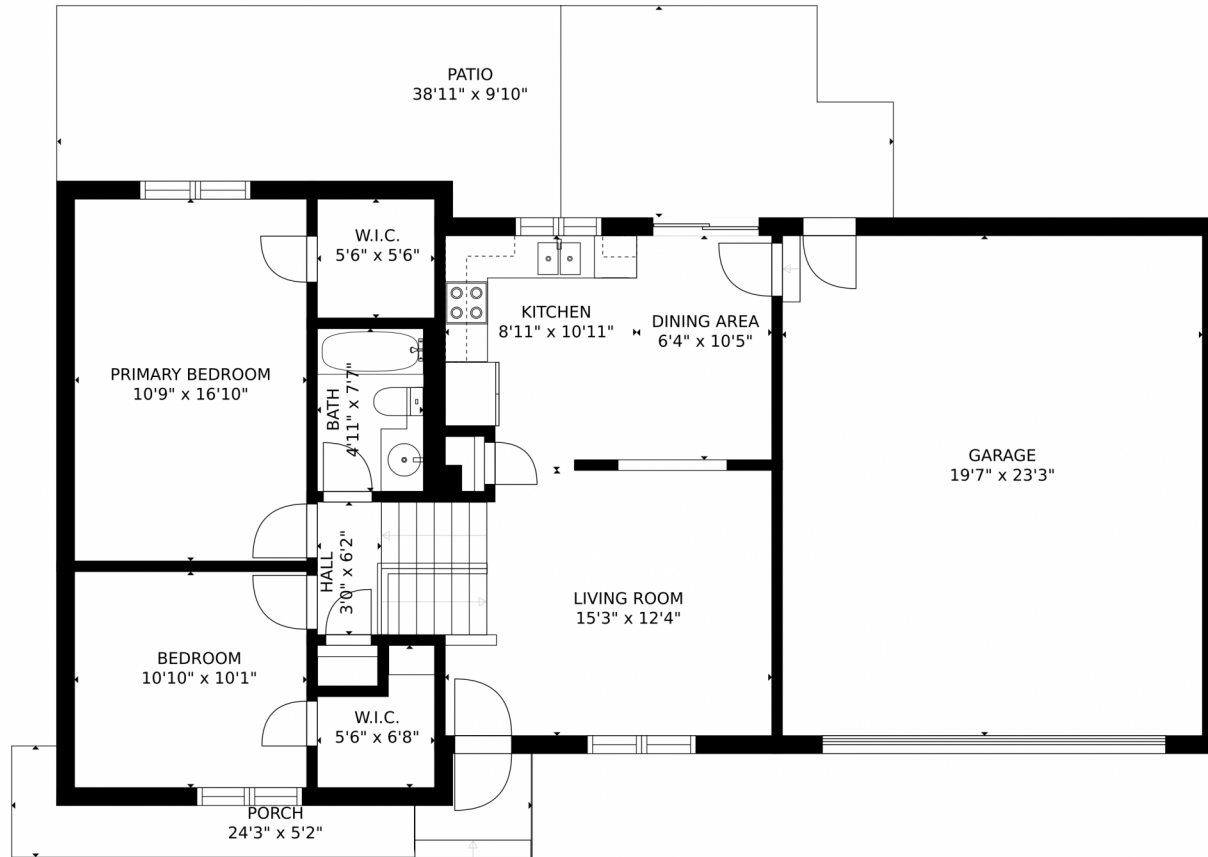

Estimated areas

GLA FLOOR 1: 0 sq. ft, excluded 869 sq. ft
GLA FLOOR 2: 919 sq. ft, excluded 920 sq. ft
Total GLA 919 sq. ft, total scanned area 2708 sq. ft

Disclaimer: Sizes and Dimensions are Approximate, Actual May Vary.

Jody Sheahan
303-229-0577
jodysheahan@comcast.net

Scan code
for more
property
details