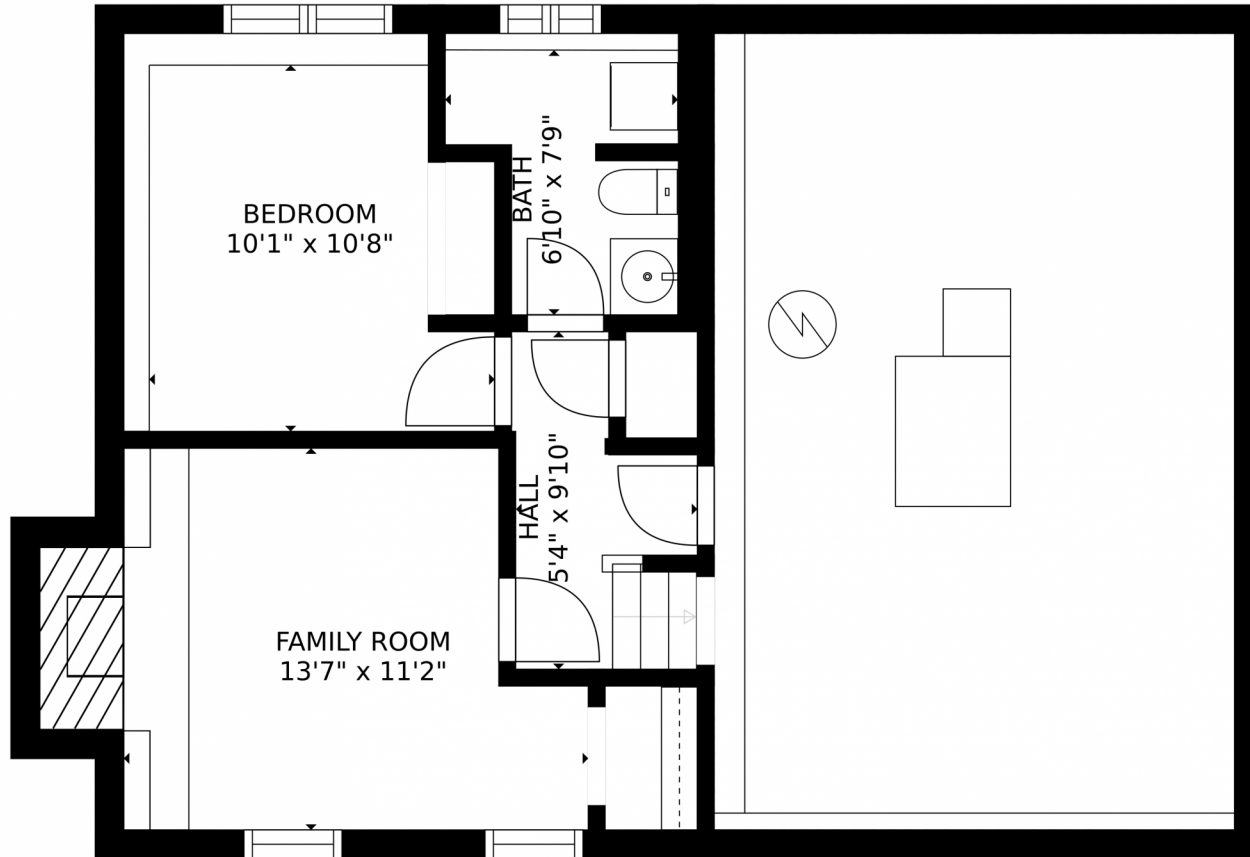

10913 Forest Circle, Thornton, CO 80233 – Basement

Estimated areas

GLA FLOOR 1: 0 sq. ft, excluded 869 sq. ft
GLA FLOOR 2: 919 sq. ft, excluded 920 sq. ft
Total GLA 919 sq. ft, total scanned area 2708 sq. ft

Disclaimer: Sizes and Dimensions are Approximate, Actual May Vary.

Jody Sheahan
303-229-0577
jodysheahan@comcast.net