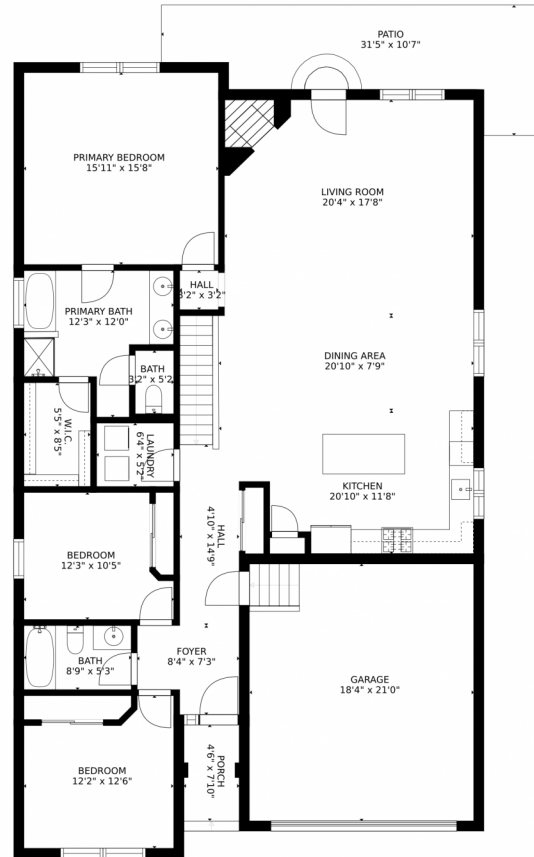

24475 East Powers Avenue
 Aurora, CO 80016
 COMMUNITY: Sorrel Ranch

Single Family

3600 SQFT

4 Beds

3 Baths

2 Car

0.13 Acre

Jody Sheahan
 303-229-0577
 jodysheahan@comcast.net

Scan code
 for more
 property
 details

Estimated areas

GLA FLOOR 1: 0 sq. ft, excluded 1739 sq. ft
GLA FLOOR 2: 1932 sq. ft, excluded 689 sq. ft
Total GLA 1932 sq. ft, total scanned area 4360 sq. ft

SIZES AND DIMENSIONS ARE APPROXIMATE, ACTUAL MAY VARY.

Estimated areas

GLA FLOOR 1: 0 sq. ft, excluded 1739 sq. ft
GLA FLOOR 2: 1932 sq. ft, excluded 689 sq. ft
Total GLA 1932 sq. ft, total scanned area 4360 sq. ft

SIZES AND DIMENSIONS ARE APPROXIMATE, ACTUAL MAY VARY.