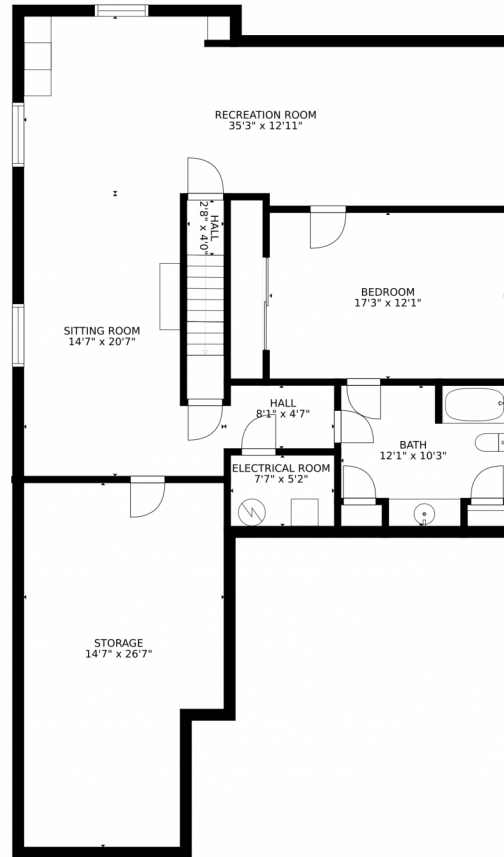

Scan code
 for more
 property
 details

Estimated areas

GLA FLOOR 1: 0 sq. ft, excluded 1739 sq. ft
GLA FLOOR 2: 1932 sq. ft, excluded 689 sq. ft
Total GLA 1932 sq. ft, total scanned area 4360 sq. ft

SIZES AND DIMENSIONS ARE APPROXIMATE, ACTUAL MAY VARY.

Disclaimer: Sizes and Dimensions are Approximate, Actual May Vary.

Jody Sheahan
303-229-0577
jodysheahan@comcast.net

Scan code
for more
property
details

24475 East Powers Avenue, Aurora, CO 80016 – Basement

Estimated areas

GLA FLOOR 1: 0 sq. ft, excluded 1739 sq. ft
GLA FLOOR 2: 1932 sq. ft, excluded 689 sq. ft
Total GLA 1932 sq. ft, total scanned area 4360 sq. ft

SIZES AND DIMENSIONS ARE APPROXIMATE, ACTUAL MAY VARY.