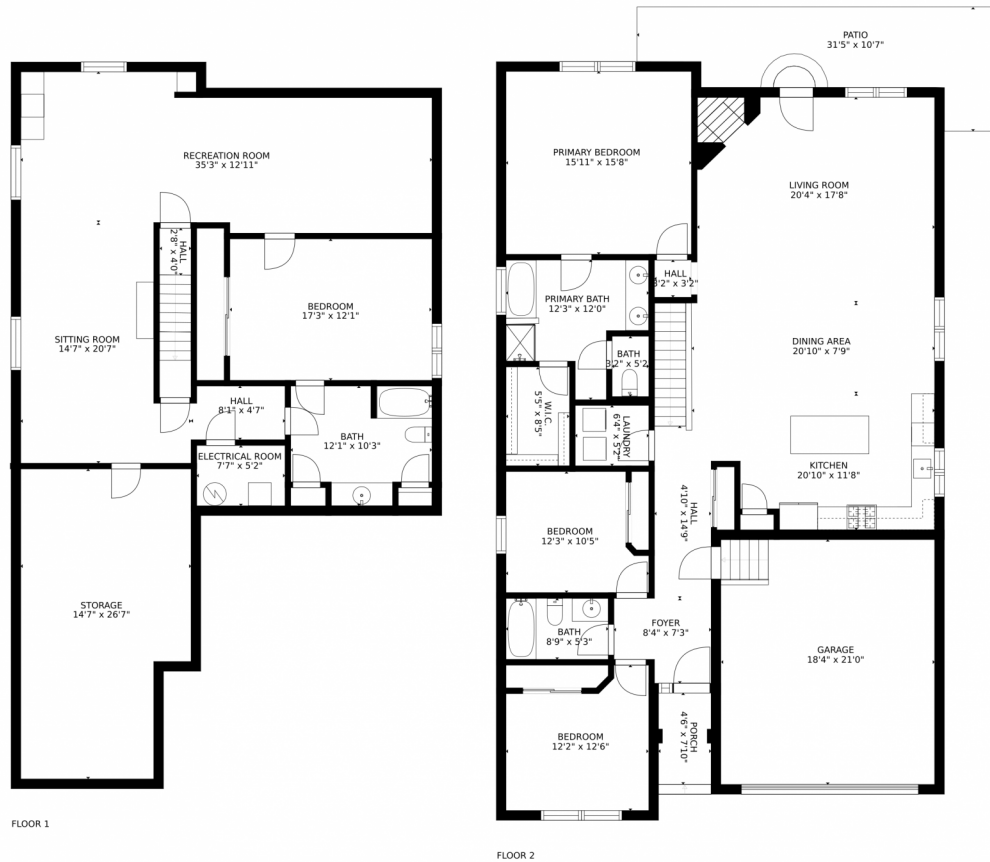

Scan code
 for more
 property
 details

Estimated areas

GLA FLOOR 1: 0 sq. ft, excluded 1739 sq. ft
GLA FLOOR 2: 1932 sq. ft, excluded 689 sq. ft
Total GLA 1932 sq. ft, total scanned area 4360 sq. ft

SIZES AND DIMENSIONS ARE APPROXIMATE, ACTUAL MAY VARY.

Estimated areas

GLA FLOOR 1: 0 sq. ft, excluded 1739 sq. ft
GLA FLOOR 2: 1932 sq. ft, excluded 689 sq. ft
Total GLA 1932 sq. ft, total scanned area 4360 sq. ft

SIZES AND DIMENSIONS ARE APPROXIMATE, ACTUAL MAY VARY.