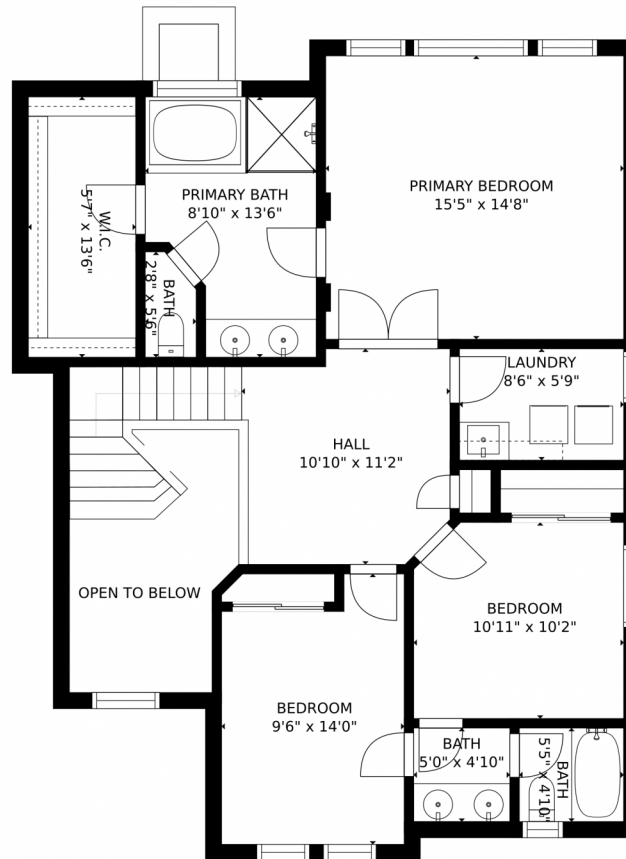

Estimated areas

Disclaimer: Sizes and Dimensions are Approximate, Actual May Vary.

Litng Li
303-591-8903
litng@litngrealty.com

Scan code
for more
property
details