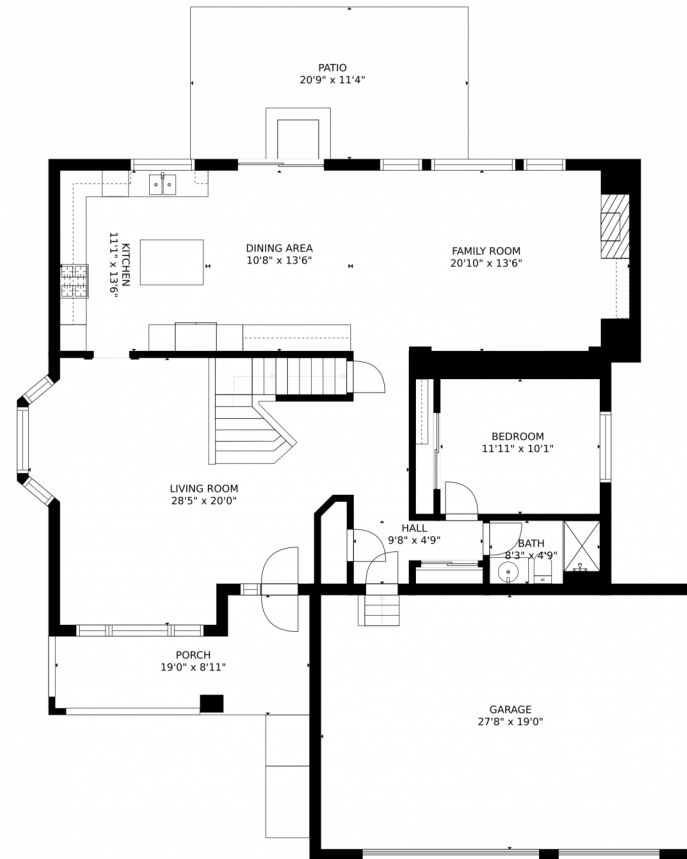

9822 Centre Circle, Parker, CO 80134 – Main Level

Estimated areas

Disclaimer: Sizes and Dimensions are Approximate, Actual May Vary.

Litng Li
303-591-8903
litng@litngrealty.com