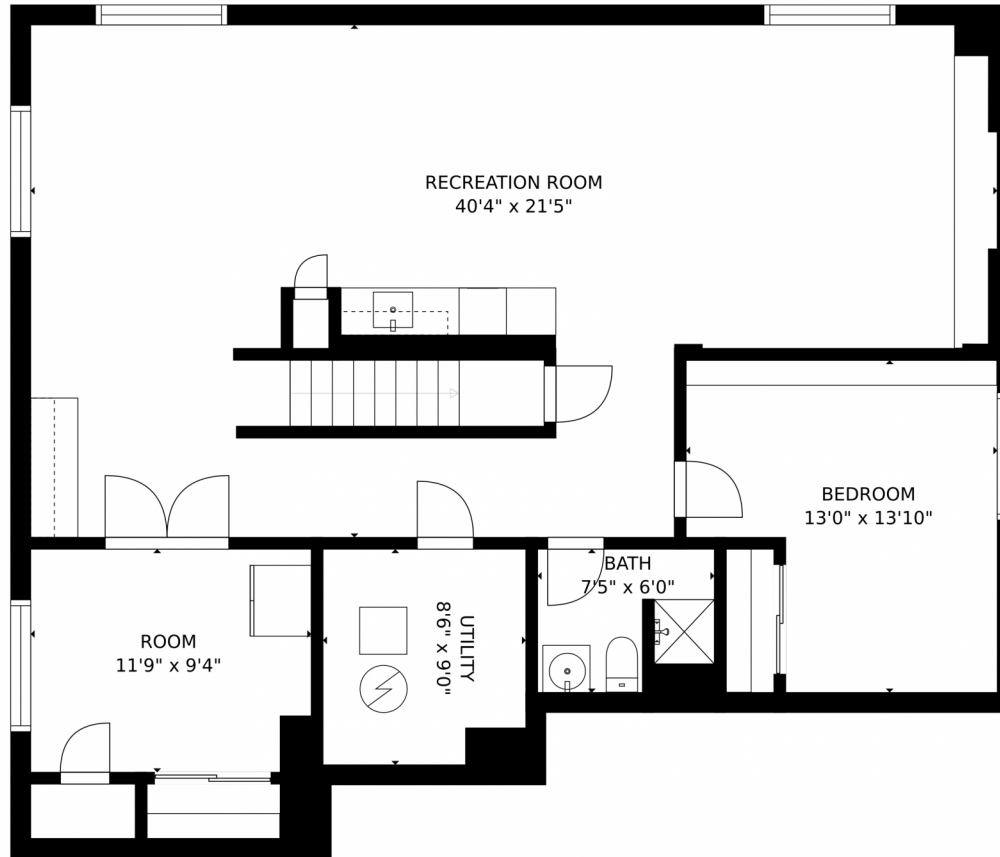

9822 Centre Circle, Parker, CO 80134 – Lower Level

Estimated areas

Disclaimer: Sizes and Dimensions are Approximate, Actual May Vary.

Liting Li
303-591-8903
liting@litingrealty.com