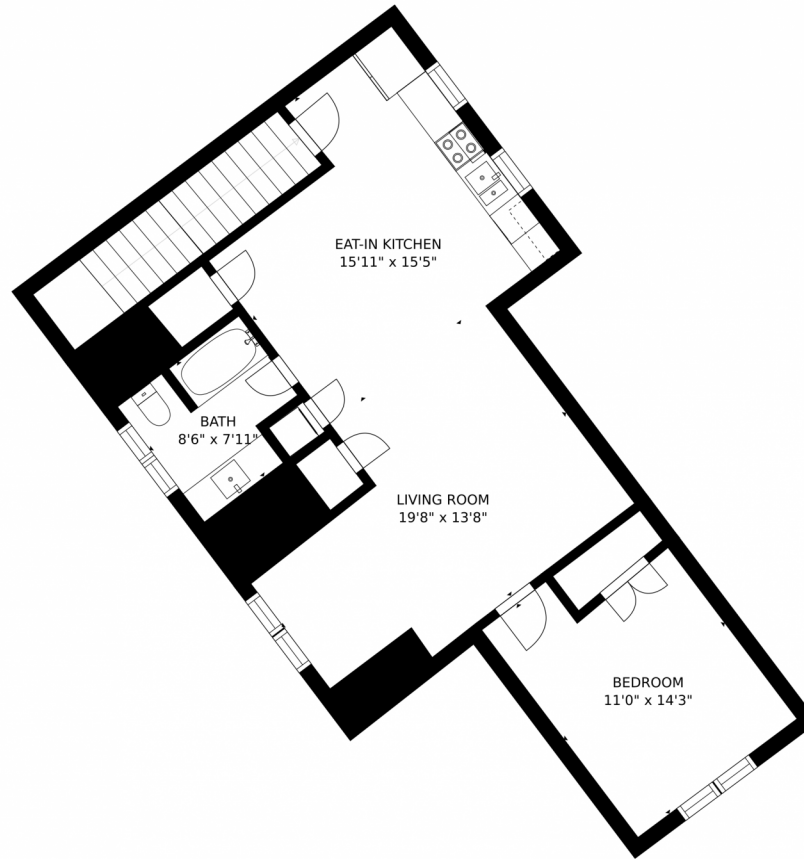

Estimated areas

Disclaimer: Sizes and Dimensions are Approximate, Actual May Vary.

Pandora & John Erlandson

303-888-6298

pandora@pandorajohnproperties.com

<https://www.pandorajohnproperties.com>

Scan code
for more
property
details