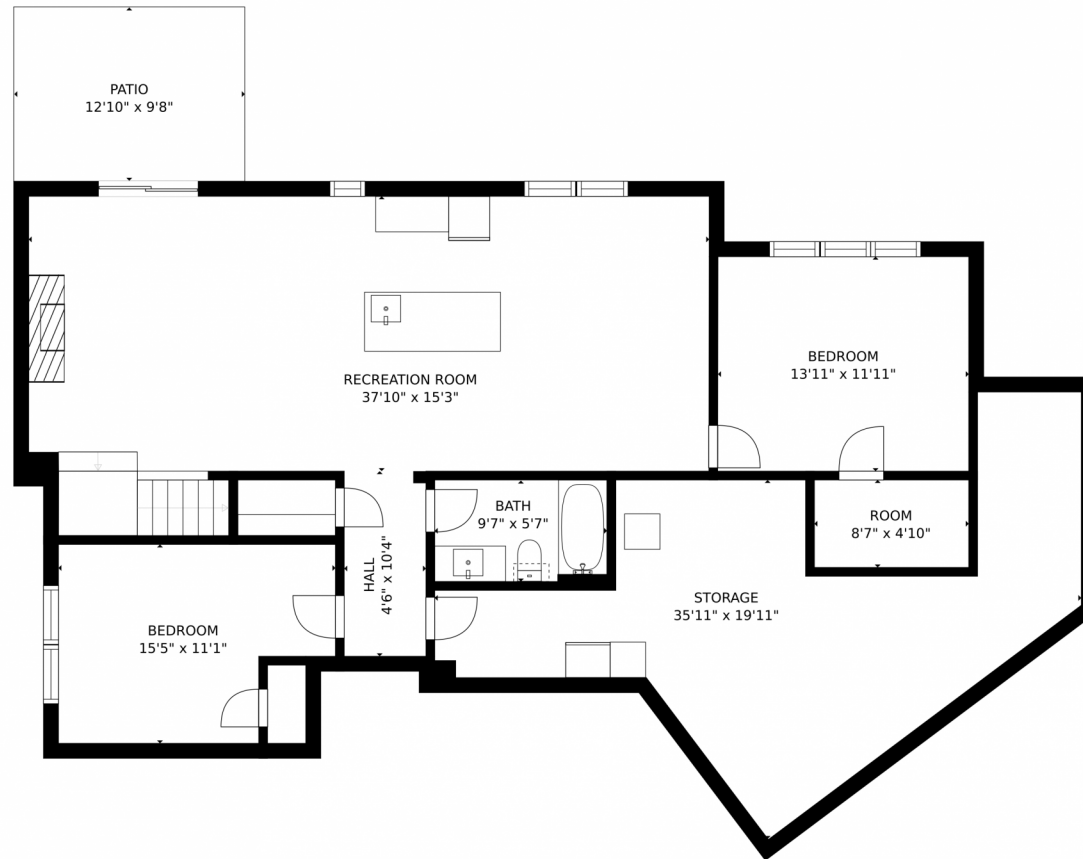

3377 Bronco Lane, Evergreen, CO 80439 – Lower Level

Estimated areas

Disclaimer: Sizes and Dimensions are Approximate, Actual May Vary.

Pandora & John Erlandson

303-888-6298

pandora@pandorajohnproperties.com

<https://www.pandorajohnproperties.com>

Scan code
for more
property
details