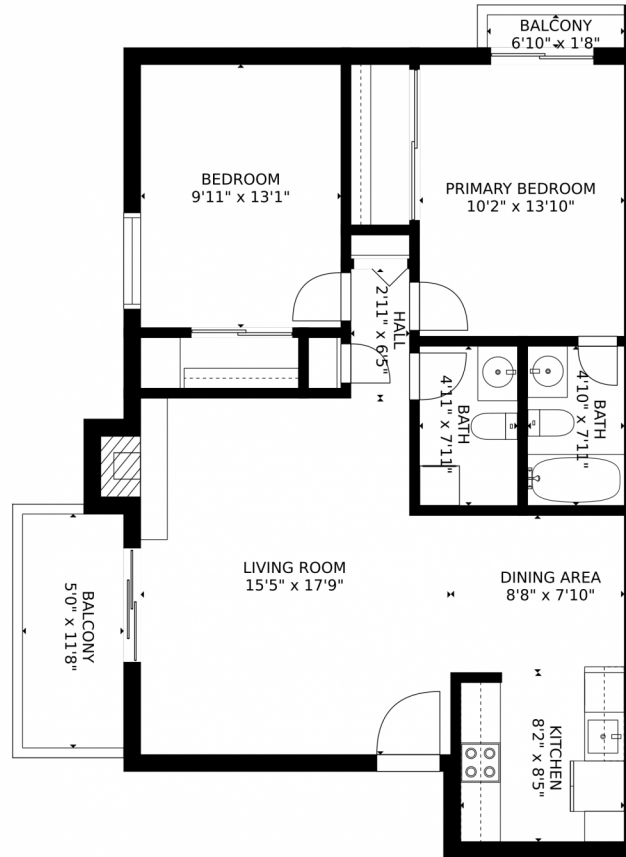

Estimated areas
GLA FLOOR 1: 964 sq. ft, excluded 98 sq. ft
Total GLA 964 sq. ft, total scanned area 1062 sq. ft

Disclaimer: Sizes and Dimensions are Approximate, Actual May Vary.

Danielle Marcus

303-669-7974

danielle@themarcusteam.com

<https://www.themarcusteam.com>

Scan code
for more
property
details