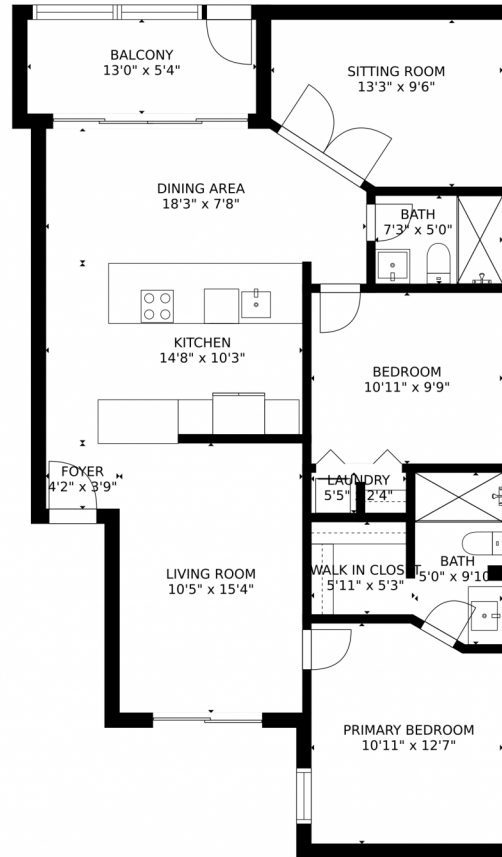

Single Family

1170 SQFT

**Peter Hemingway**  
954-638-4788  
peterprosells@gmail.com

Scan code for more property details

5322 Northeast 6th Avenue, Fort Lauderdale, FL 33334 – Main Floor

Estimated areas  
GLA FLOOR 1: 1106 sq. ft, excluded 70 sq. ft  
Total GLA 1106 sq. ft, total scanned area 1176 sq. ft  
SIZES AND DIMENSIONS ARE APPROXIMATE, ACTUAL MAY VARY.

Disclaimer: Sizes and Dimensions are Approximate, Actual May Vary.

**Peter Hemingway**  
954-638-4788  
peterprosells@gmail.com