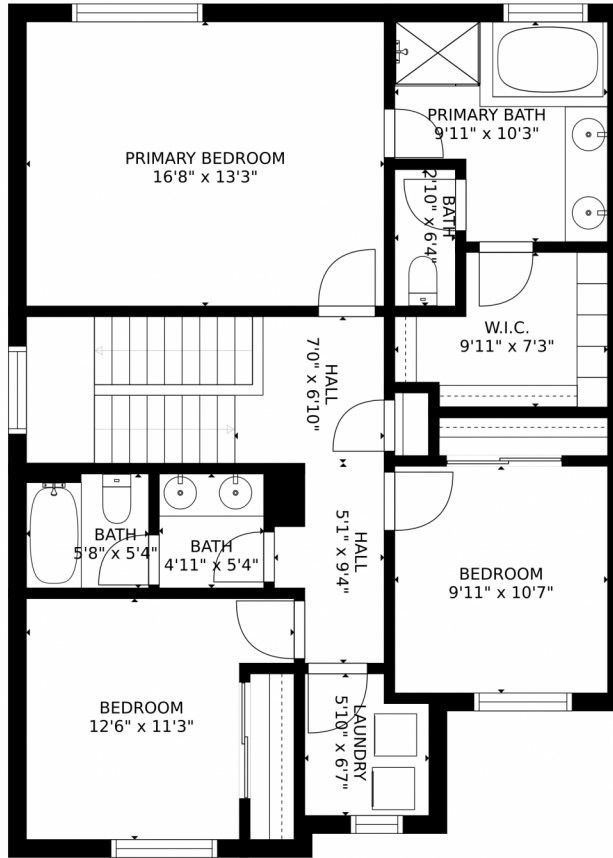

11184 Columbine Street, Longmont, CO 80504 – 2nd Level

Estimated areas

Disclaimer: Sizes and Dimensions are Approximate, Actual May Vary.

Beth Anne Demeter
720-320-1150
bethanne.demeter@gmail.com

Scan code for more property details