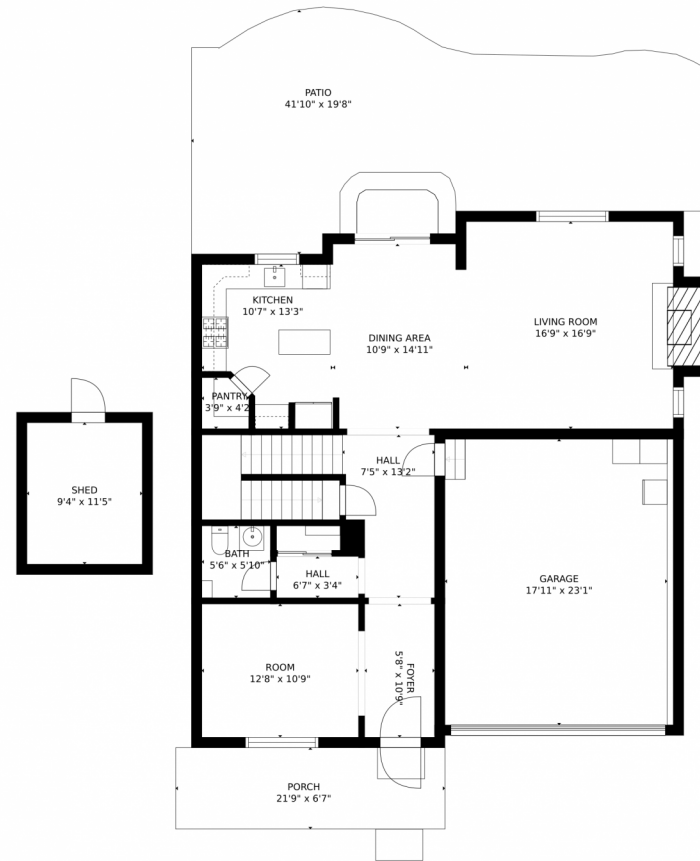

11184 Columbine Street, Longmont, CO 80504 – Main Level

Estimated areas

Disclaimer: Sizes and Dimensions are Approximate, Actual May Vary.

Beth Anne Demeter
720-320-1150
bethanne.demeter@gmail.com