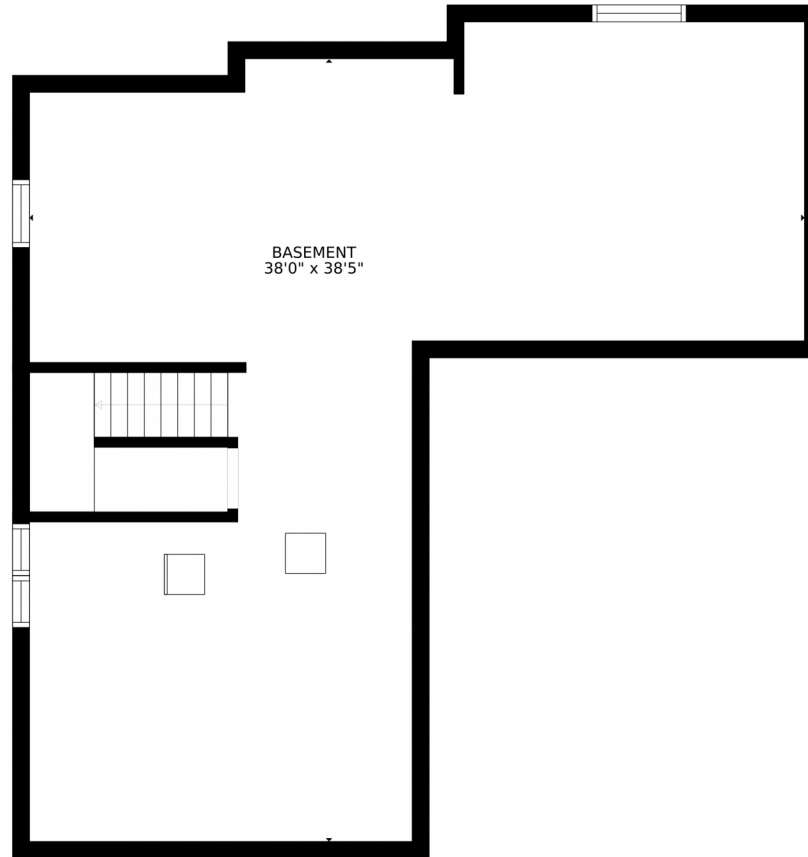

Estimated areas

SIZES AND DIMENSIONS ARE APPROXIMATE, ACTUAL MAY VARY.

Disclaimer: Sizes and Dimensions are Approximate, Actual May Vary.

Beth Anne Demeter
720-320-1150
bethanne.demeter@gmail.com