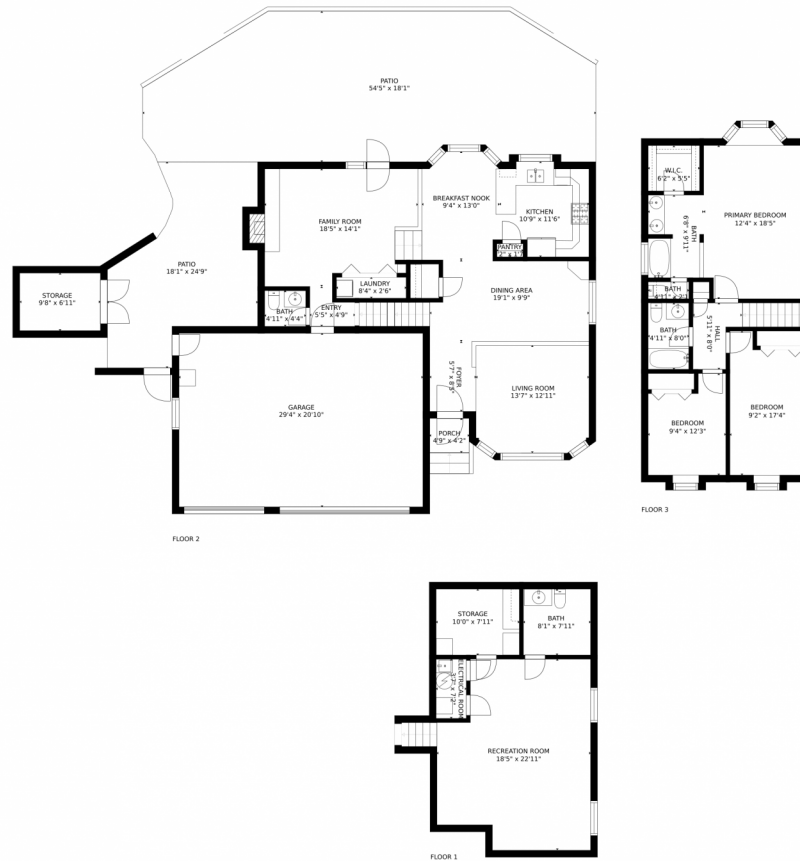

2360 Stoneridge Drive, Colorado Springs, CO 80919 – All Levels

Estimated areas

Disclaimer: Sizes and Dimensions are Approximate, Actual May Vary.

Eddie Hurt

719-339-3765

ehurt@erashields.com

<https://www.ColoradoSpringsRealEstate.com>

Scan code
for more
property
details