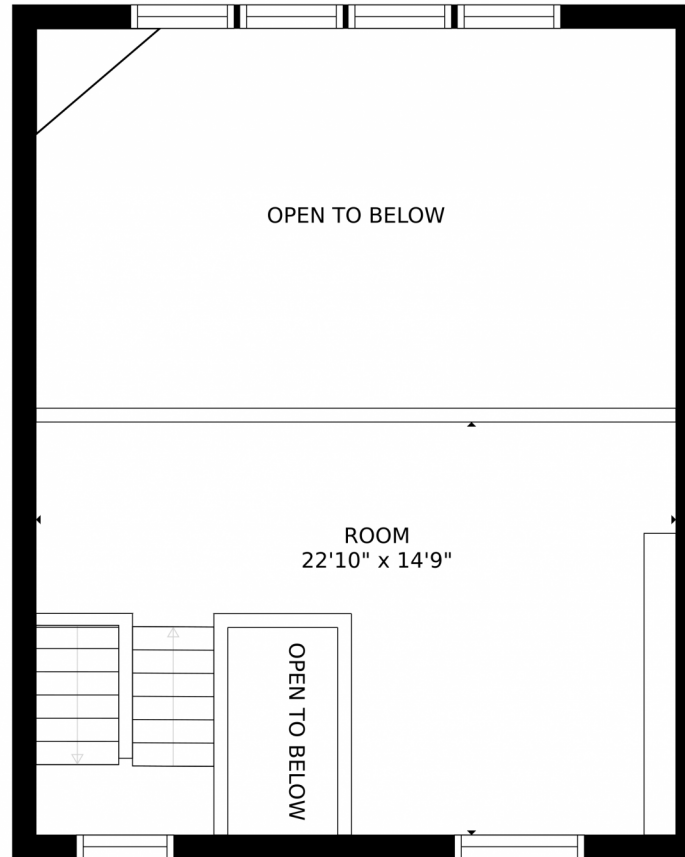

Estimated areas

Disclaimer: Sizes and Dimensions are Approximate, Actual May Vary.