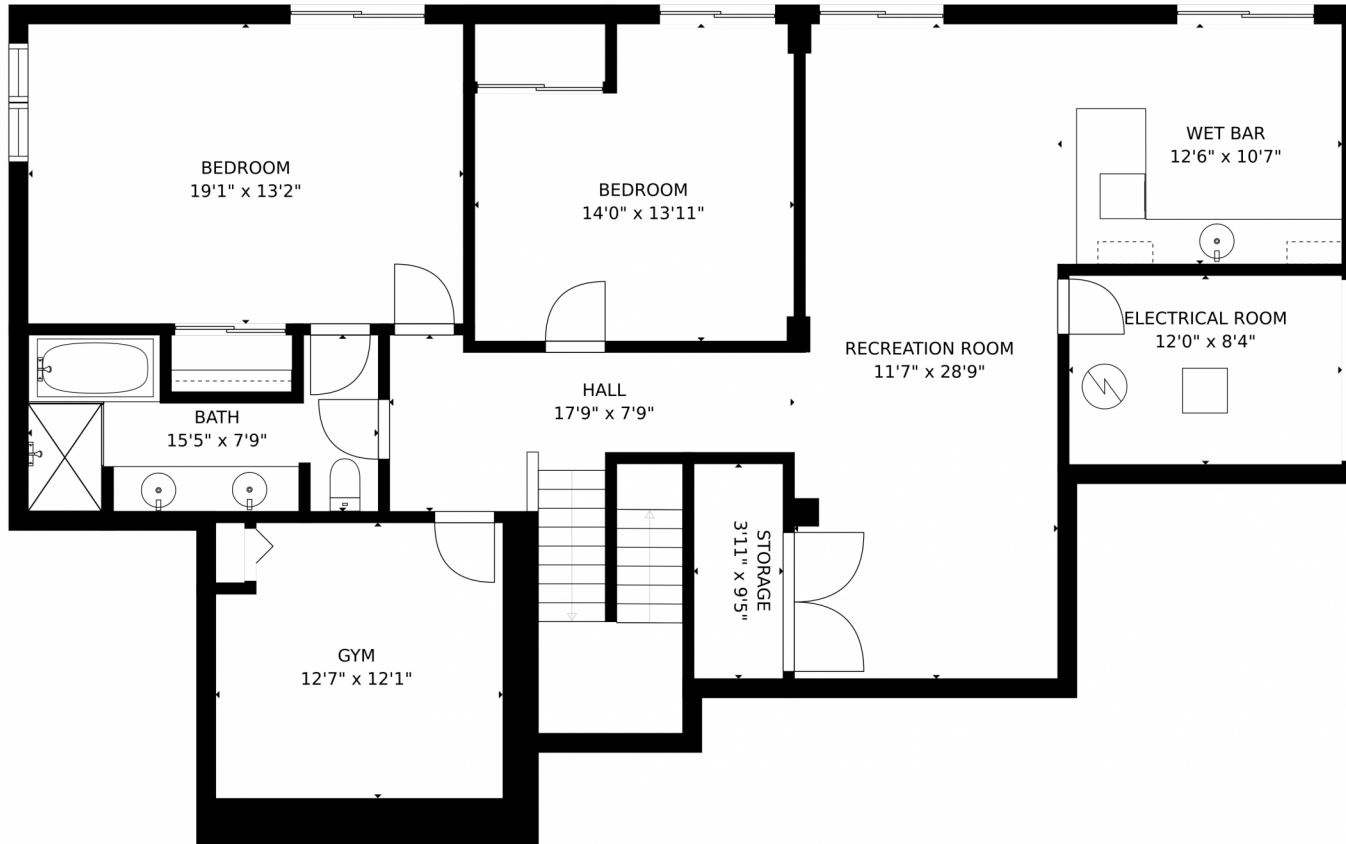

1607 PINE MOR ROAD, Franktown, CO 80116 – Basement

Estimated areas

Disclaimer: Sizes and Dimensions are Approximate, Actual May Vary.

Laura Rojas
281-610-4073
l.rojas@compass.com