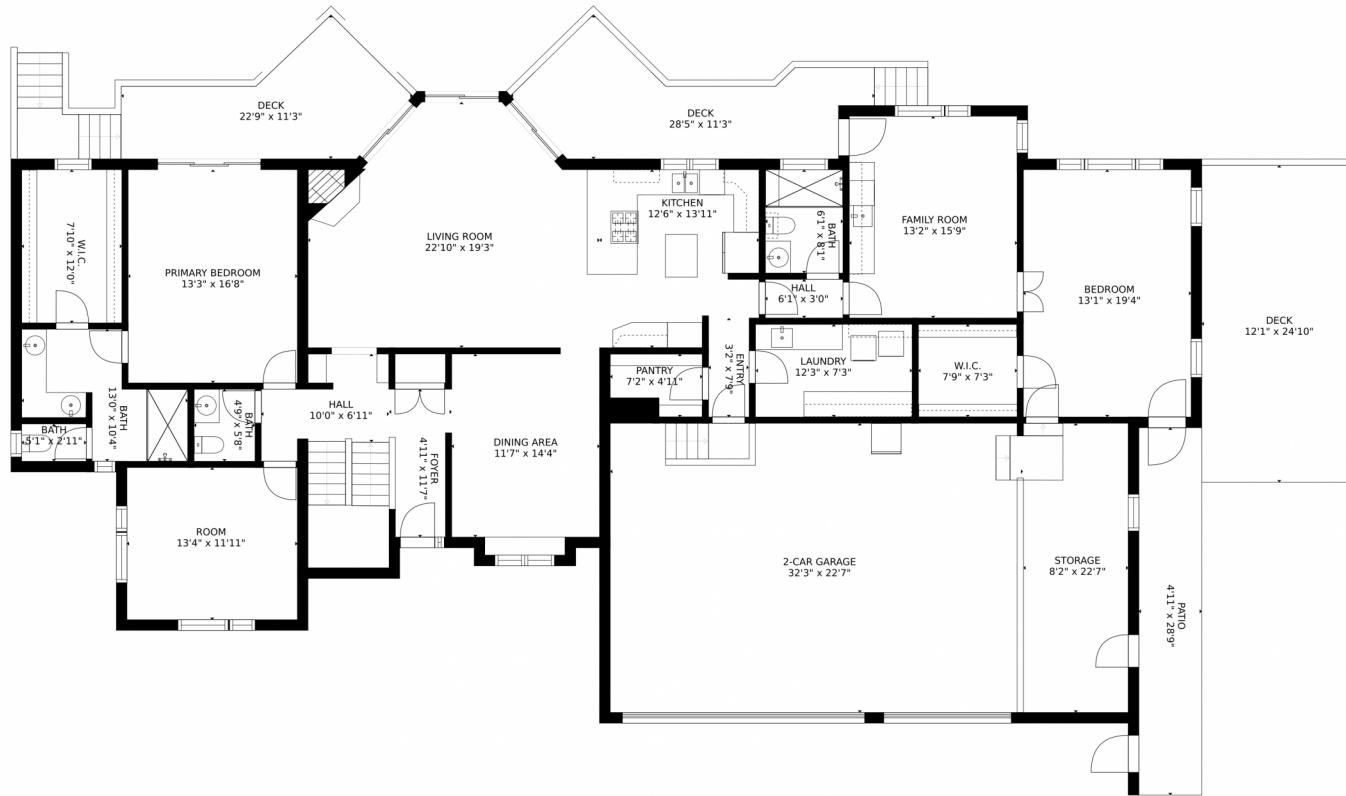

1607 PINE MOR ROAD, Franktown, CO 80116 – Main Level

Estimated areas

Disclaimer: Sizes and Dimensions are Approximate, Actual May Vary.

Laura Rojas
281-610-4073
l.rojas@compass.com

Scan code
for more
property
details