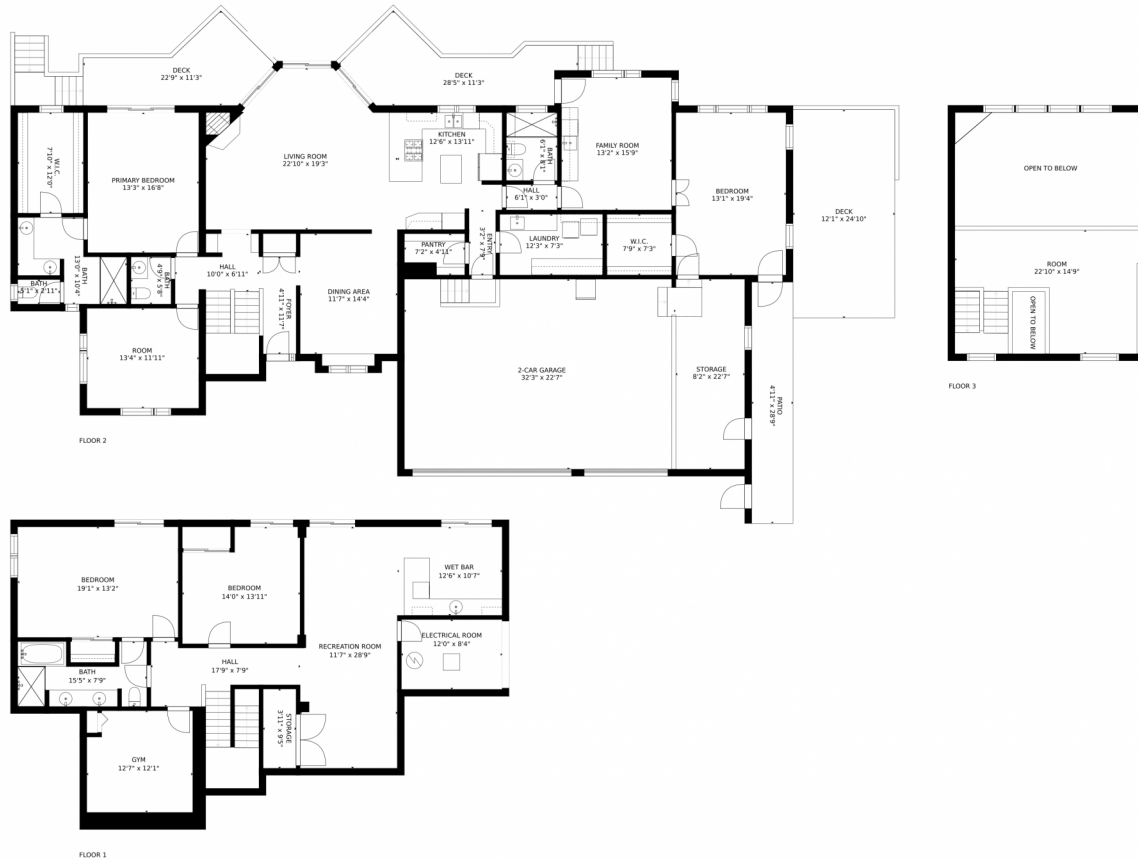

1607 PINE MOR ROAD, Franktown, CO 80116 – All Levels

Estimated areas

Disclaimer: Sizes and Dimensions are Approximate, Actual May Vary.

Laura Rojas
281-610-4073
l.rojas@compass.com

Scan code
for more
property
details