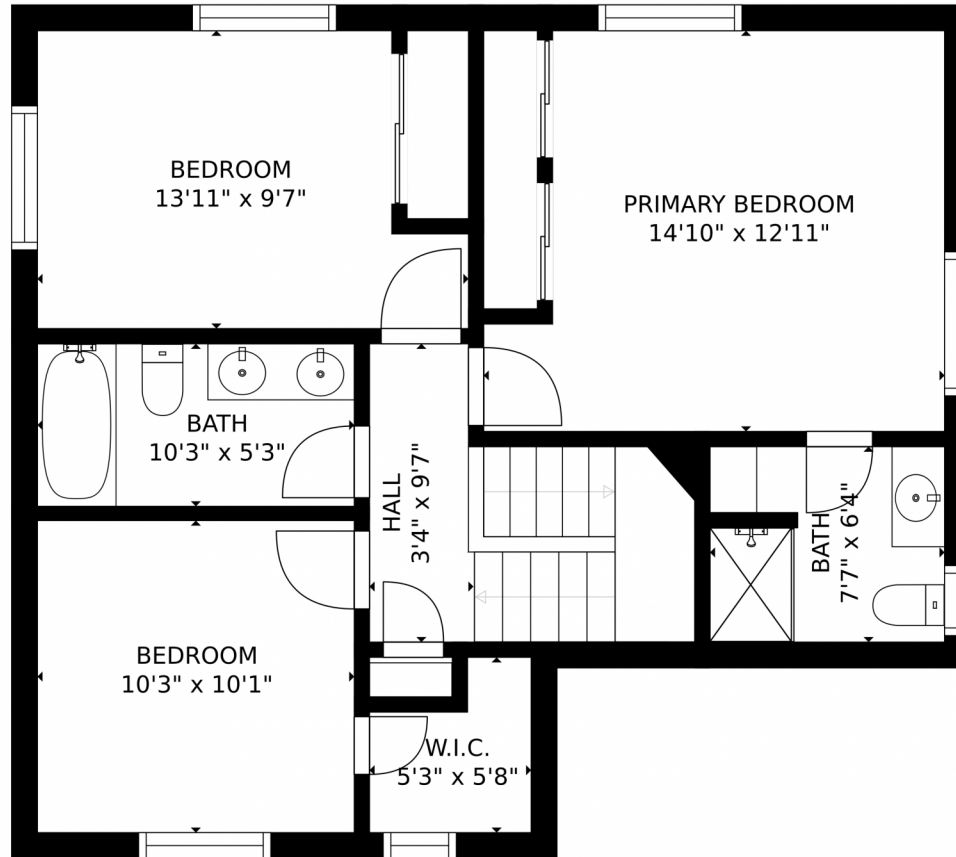

13212 Bryant Circle, Broomfield, CO 80020 – 2nd Level

Estimated areas

Disclaimer: Sizes and Dimensions are Approximate, Actual May Vary.

Taylor Haas

303-665-7368

taylorh@coloradorpm.com

<https://www.coloradorpm.com/available-rental-properties-denver>

Scan code
for more
property
details