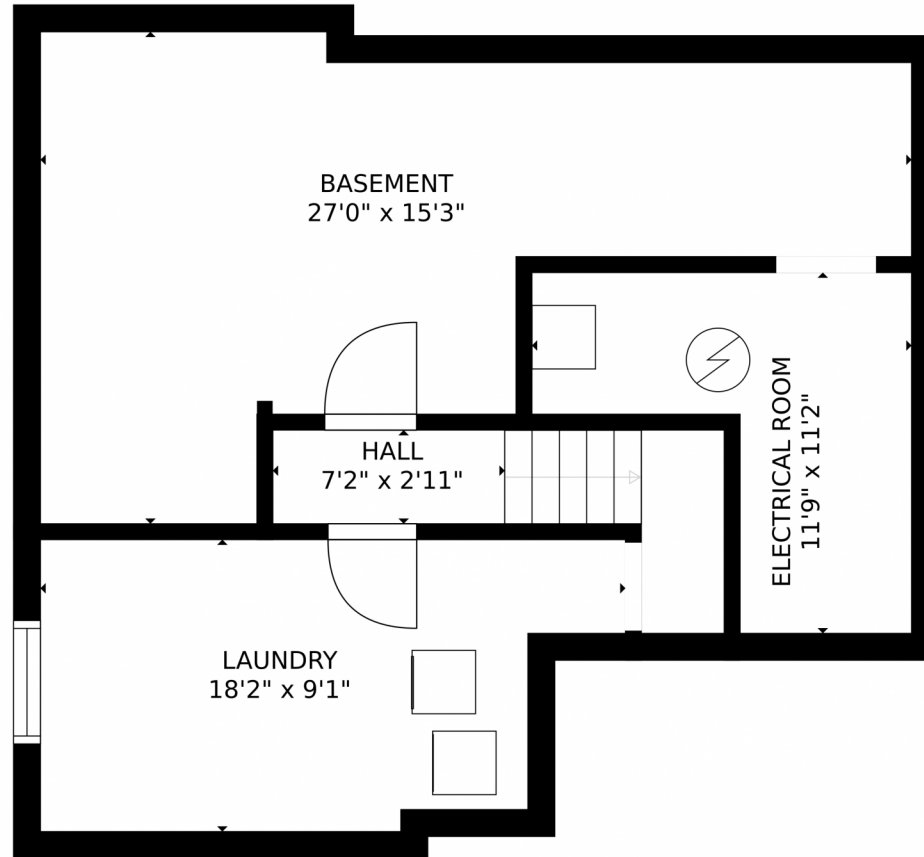

13212 Bryant Circle, Broomfield, CO 80020 – Lower Level

Estimated areas

Disclaimer: Sizes and Dimensions are Approximate, Actual May Vary.

Taylor Haas

303-665-7368

taylorh@coloradorpm.com

<https://www.coloradorpm.com/available-rental-properties-denver>

Scan code
for more
property
details