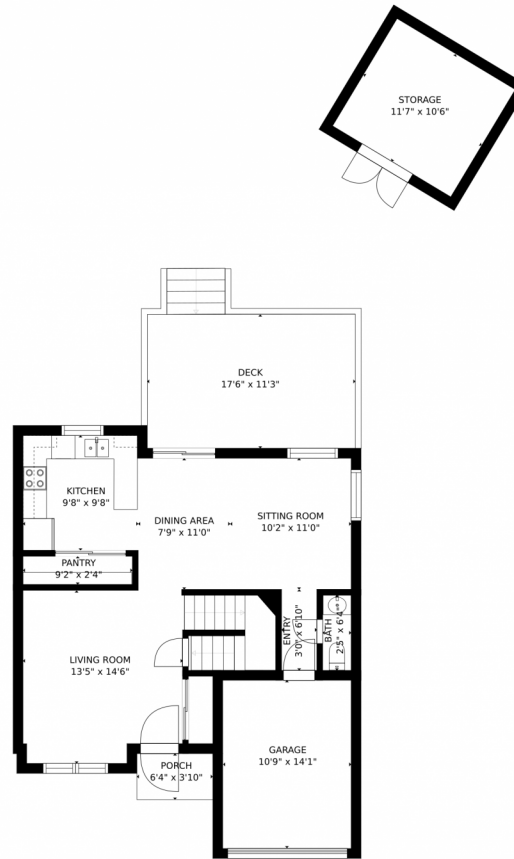

Estimated areas

SIZES AND DIMENSIONS ARE APPROXIMATE, ACTUAL MAY VARY.

Disclaimer: Sizes and Dimensions are Approximate, Actual May Vary.

Taylor Haas
303-665-7368
taylorh@coloradorpm.com
<https://www.coloradorpm.com/available-rental-properties-denver>

Scan code
for more
property
details