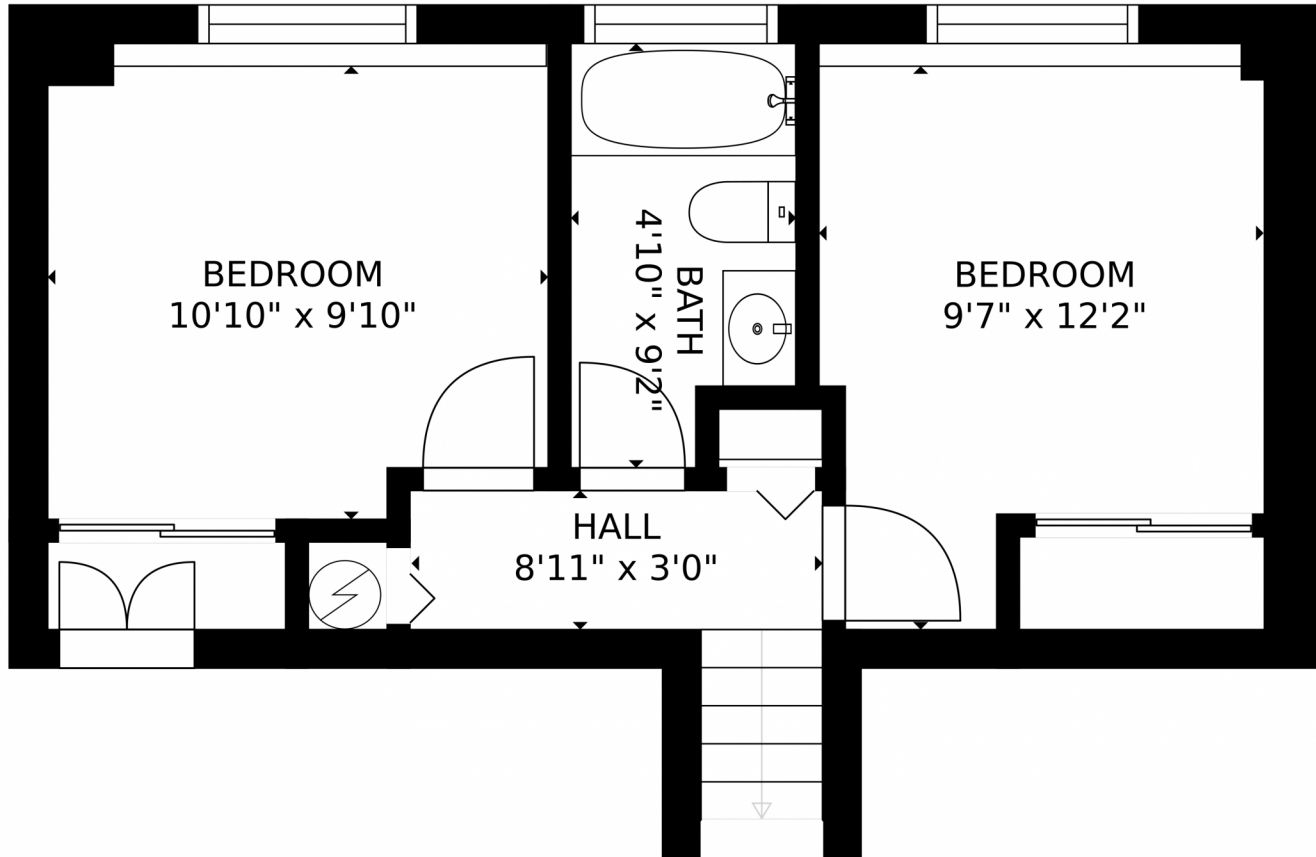

# 3019 West 107th Place #H, Westminster, CO 80031 – All Levels

Estimated areas  
GLA FLOOR 1: 0 sq. ft, excluded 427 sq. ft  
GLA FLOOR 2: 923 sq. ft, excluded 48 sq. ft  
Total GLA 923 sq. ft, total scanned area 1398 sq. ft  
SIZES AND DIMENSIONS ARE APPROXIMATE, ACTUAL MAY VARY.

Disclaimer: Sizes and Dimensions are Approximate, Actual May Vary.

**Taylor Haas**  
303-665-7368  
taylorh@coloradorpm.com  
<https://www.coloradorpm.com/available-rental-properties-denver>

3019 West 107th Place #H, Westminster, CO 80031 – Lower Level

Estimated areas  
GLA FLOOR 1: 0 sq. ft, excluded 427 sq. ft  
GLA FLOOR 2: 923 sq. ft, excluded 48 sq. ft  
Total GLA 923 sq. ft, total scanned area 1398 sq. ft  
SIZES AND DIMENSIONS ARE APPROXIMATE, ACTUAL MAY VARY.