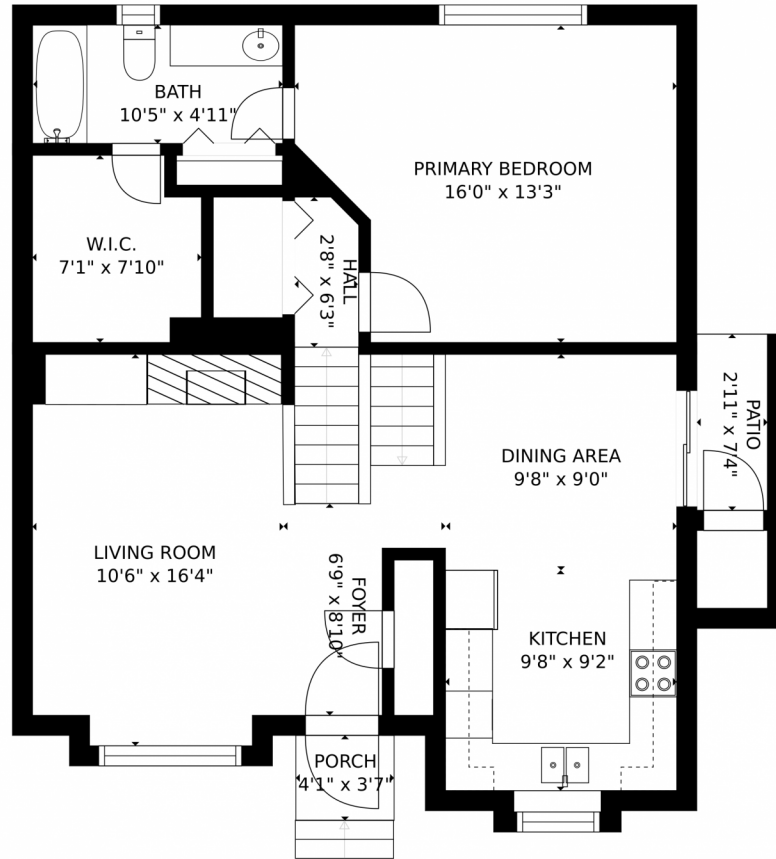

# 3019 West 107th Place #H, Westminster, CO 80031 – All Levels

Estimated areas  
GLA FLOOR 1: 0 sq. ft, excluded 427 sq. ft  
GLA FLOOR 2: 923 sq. ft, excluded 48 sq. ft  
Total GLA 923 sq. ft, total scanned area 1398 sq. ft  
SIZES AND DIMENSIONS ARE APPROXIMATE, ACTUAL MAY VARY.

Disclaimer: Sizes and Dimensions are Approximate, Actual May Vary.

**Taylor Haas**  
303-665-7368  
taylorh@coloradorpm.com  
<https://www.coloradorpm.com/available-rental-properties-denver>

3019 West 107th Place #H, Westminster, CO 80031 – Lower Level

Estimated areas  
GLA FLOOR 1: 0 sq. ft, excluded 427 sq. ft  
GLA FLOOR 2: 923 sq. ft, excluded 48 sq. ft  
Total GLA 923 sq. ft, total scanned area 1398 sq. ft  
SIZES AND DIMENSIONS ARE APPROXIMATE, ACTUAL MAY VARY.