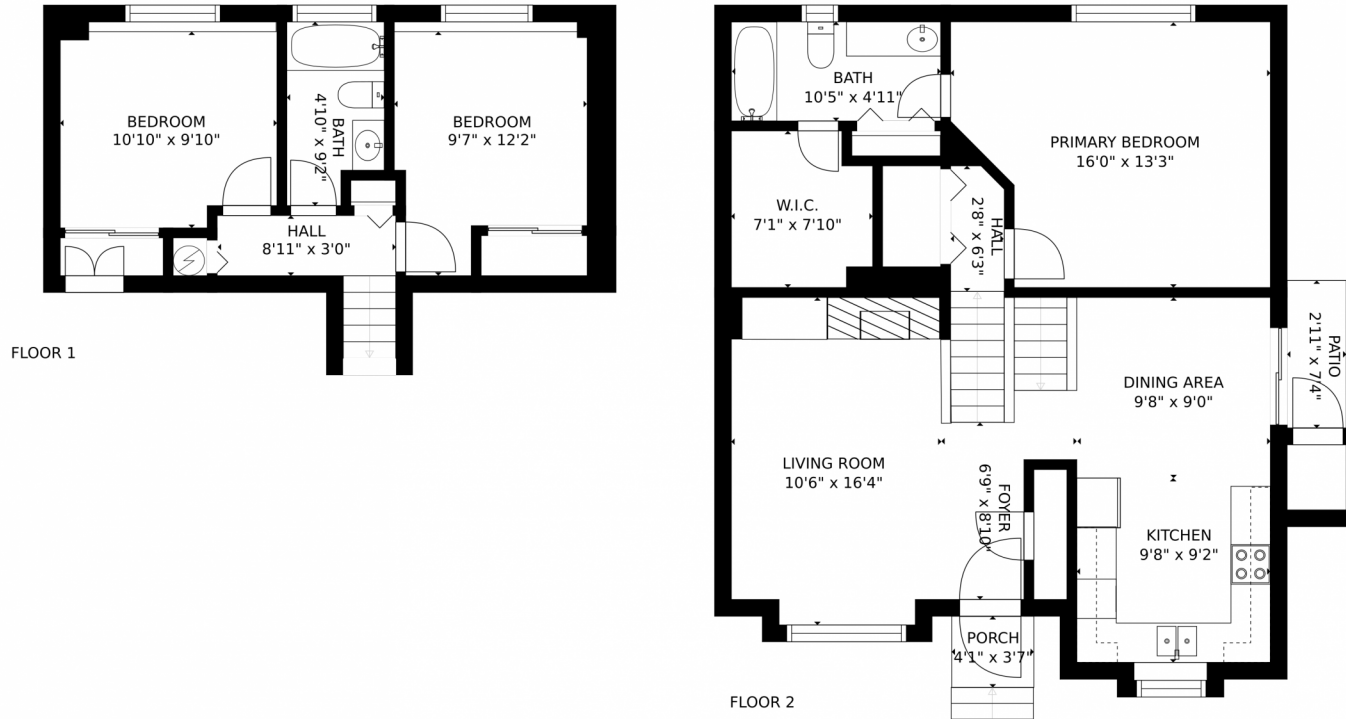

# 3019 West 107th Place #H, Westminster, CO 80031 – All Levels

Estimated areas  
GLA FLOOR 1: 0 sq. ft, excluded 427 sq. ft  
GLA FLOOR 2: 923 sq. ft, excluded 48 sq. ft  
Total GLA 923 sq. ft, total scanned area 1398 sq. ft  
SIZES AND DIMENSIONS ARE APPROXIMATE, ACTUAL MAY VARY.

Estimated areas  
GLA FLOOR 1: 0 sq. ft, excluded 427 sq. ft  
GLA FLOOR 2: 923 sq. ft, excluded 48 sq. ft  
Total GLA 923 sq. ft, total scanned area 1398 sq. ft  
SIZES AND DIMENSIONS ARE APPROXIMATE, ACTUAL MAY VARY.