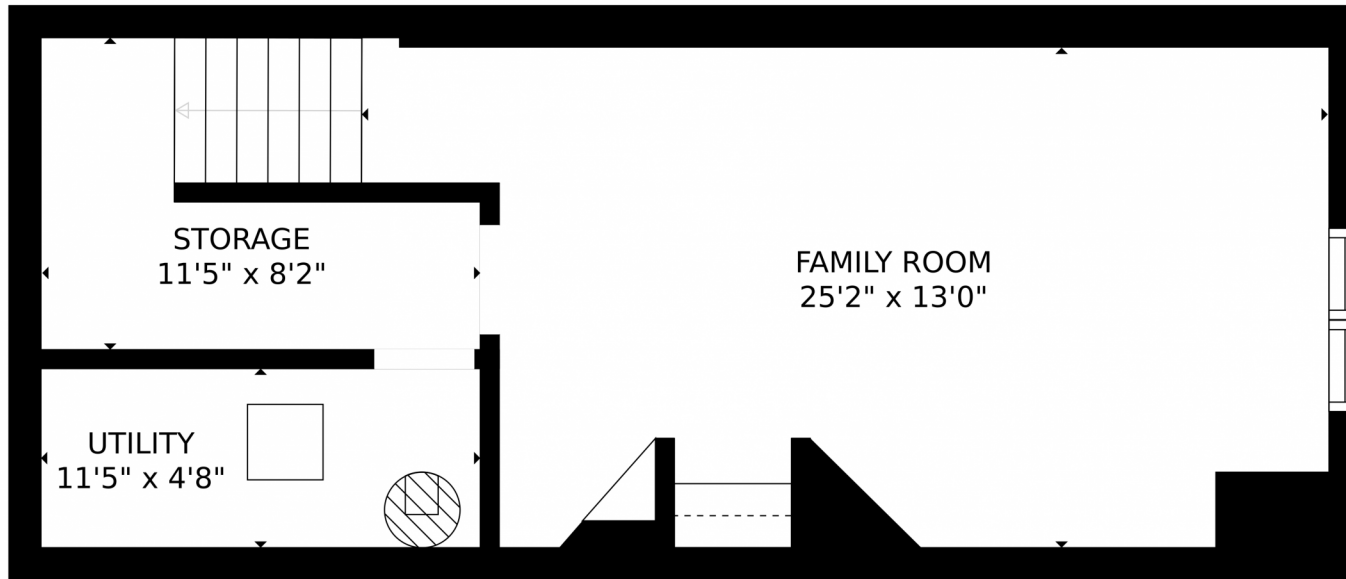

1571 West Briarhollow Lane, Highlands Ranch, CO 80129 – Basement

Estimated areas

Disclaimer: Sizes and Dimensions are Approximate, Actual May Vary.

Darrel Kanipe
303-521-4506
dkkanipe@aol.com