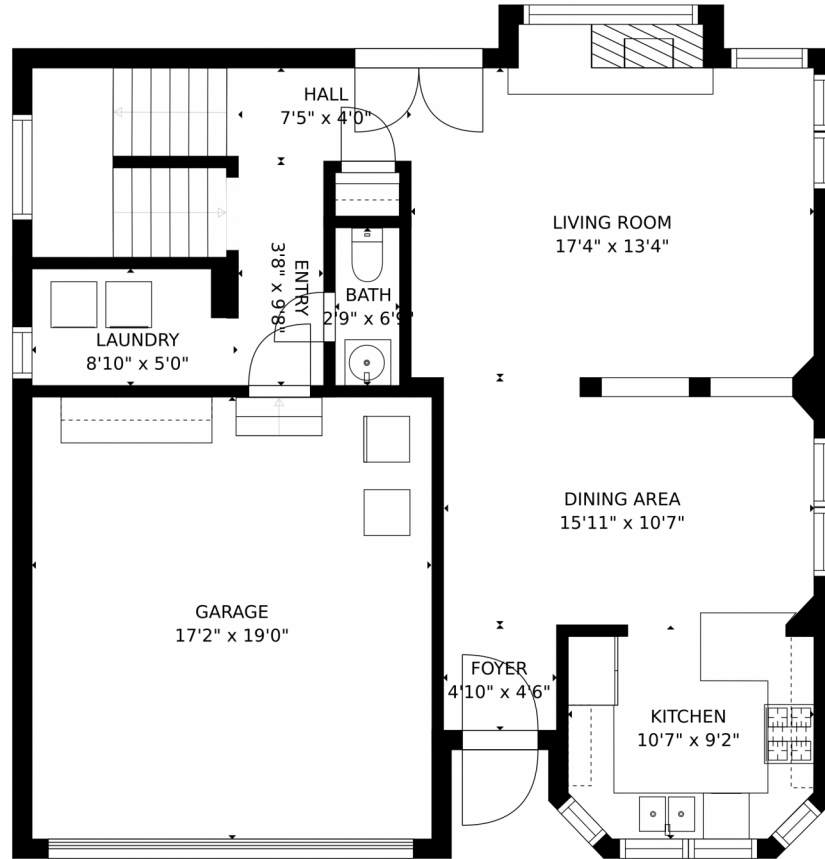

1571 West Briarhollow Lane, Highlands Ranch, CO 80129 – Main Level

Estimated areas

Disclaimer: Sizes and Dimensions are Approximate, Actual May Vary.

Darrel Kanipe
303-521-4506
dkkanipe@aol.com