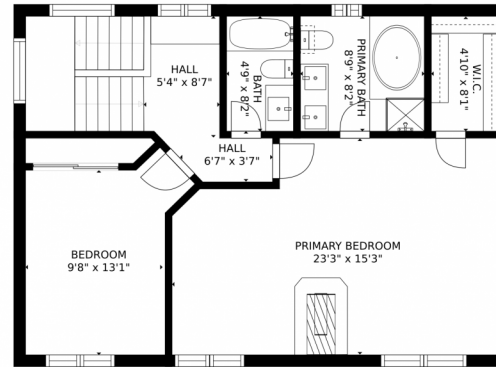

1571 West Briarhollow Lane, Highlands Ranch, CO 80129 – All Levels

FLOOR 3

Estimated areas

Disclaimer: Sizes and Dimensions are Approximate, Actual May Vary.

Darrel Kanipe
303-521-4506
dkkanipe@aol.com