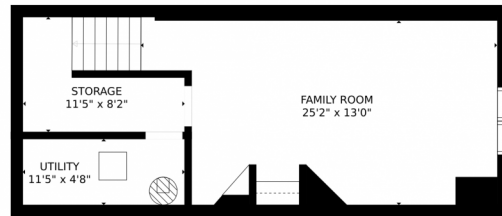

FLOOR 1

Estimated areas

Disclaimer: Sizes and Dimensions are Approximate, Actual May Vary.

Darrel Kanipe
303-521-4506
dkkanipe@aol.com