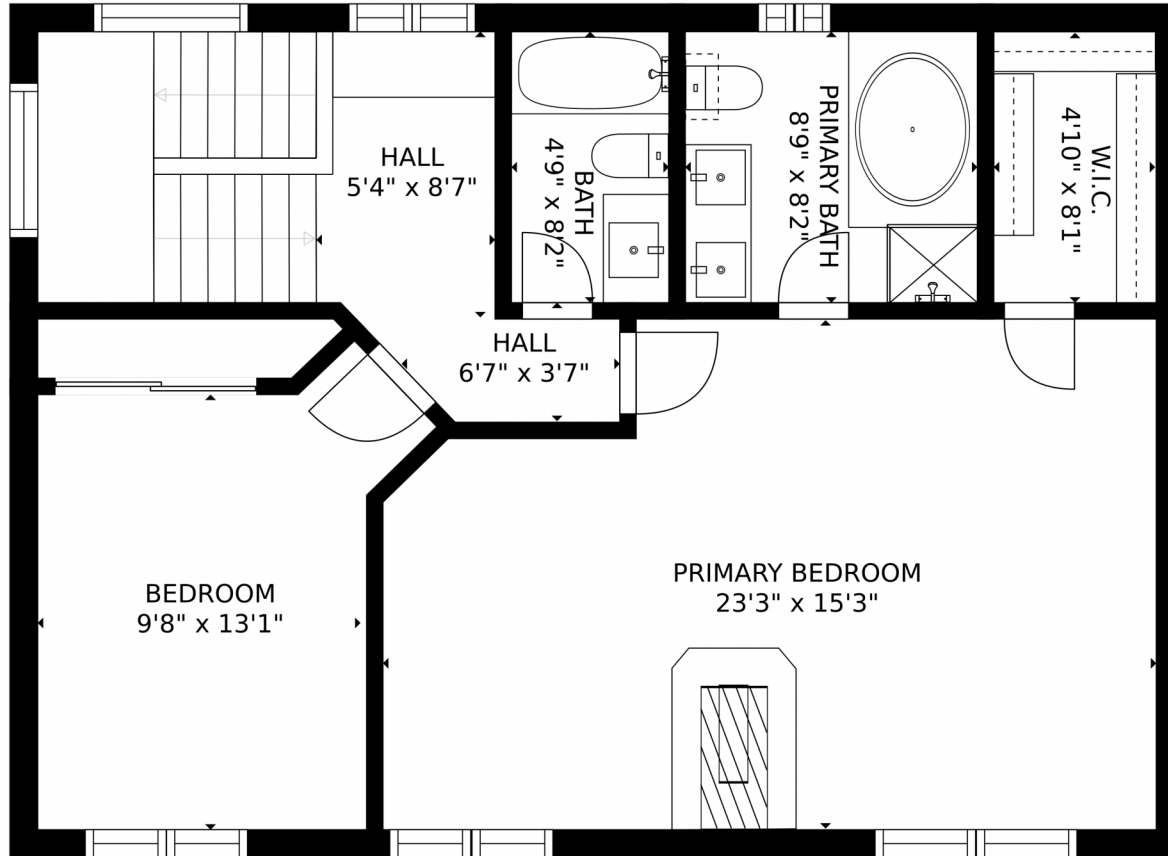

1571 West Briarhollow Lane, Highlands Ranch, CO 80129 – 2nd Level

Estimated areas

Disclaimer: Sizes and Dimensions are Approximate, Actual May Vary.

Darrel Kanipe
303-521-4506
dkkanipe@aol.com