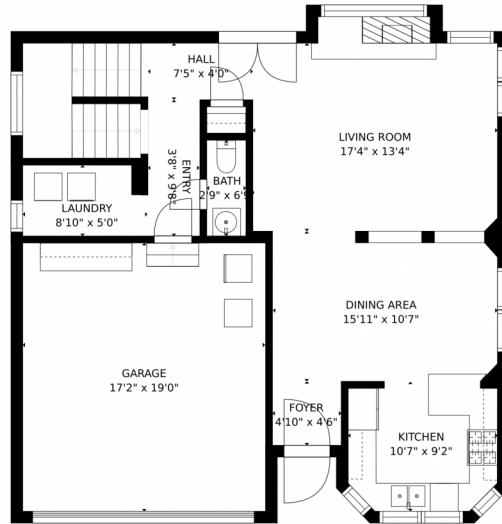

1571 West Briarhollow Lane, Highlands Ranch, CO 80129 – All Levels

FLOOR 2