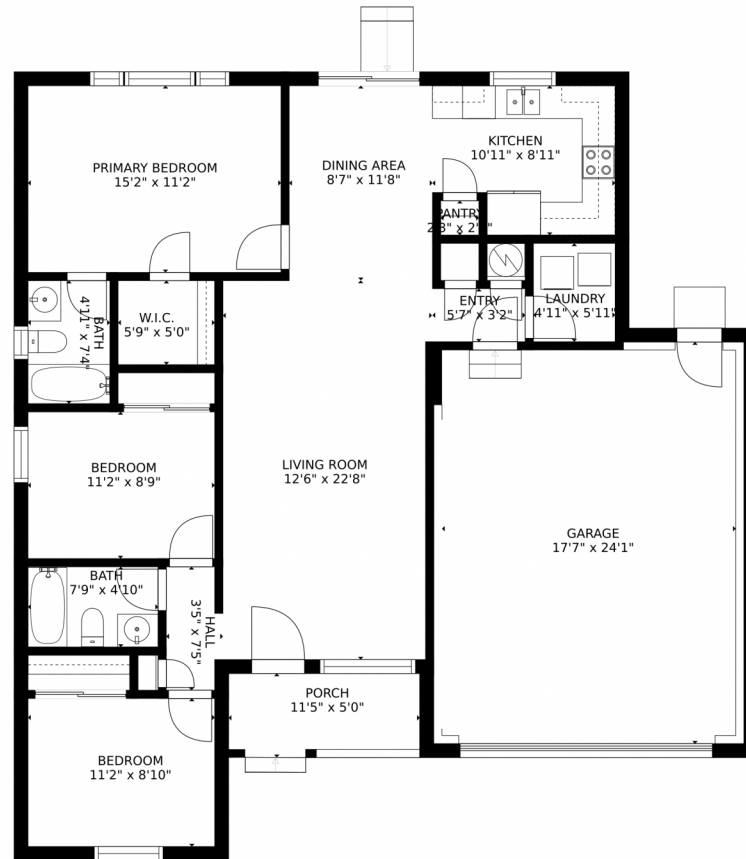

6490 Cache Drive, Colorado Springs, CO 80923 – Floor Plan

Estimated areas
GLA FLOOR 1: 1244 sq. ft, excluded 549 sq. ft
Total GLA 1244 sq. ft, total scanned area 1793 sq. ft

Disclaimer: Sizes and Dimensions are Approximate, Actual May Vary.

Taylor Haas
303-665-7368
taylorh@coloradorpm.com
<https://www.coloradorpm.com/available-rental-properties-denver>

Scan code
for more
property
details