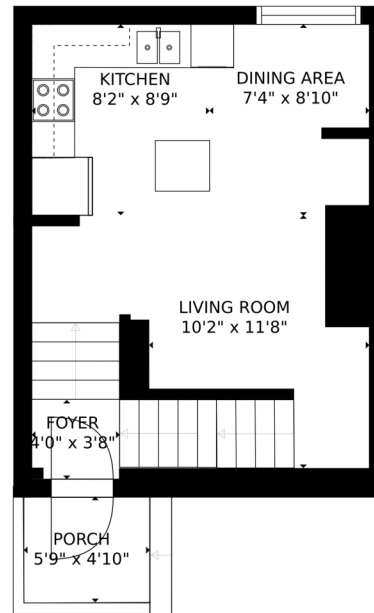

FLOOR 2

Estimated areas

Disclaimer: Sizes and Dimensions are Approximate, Actual May Vary.

Taylor Haas
303-665-7368
taylorh@coloradorpm.com
<https://www.coloradorpm.com/available-rental-properties-denv>

Scan code
for more
property
details