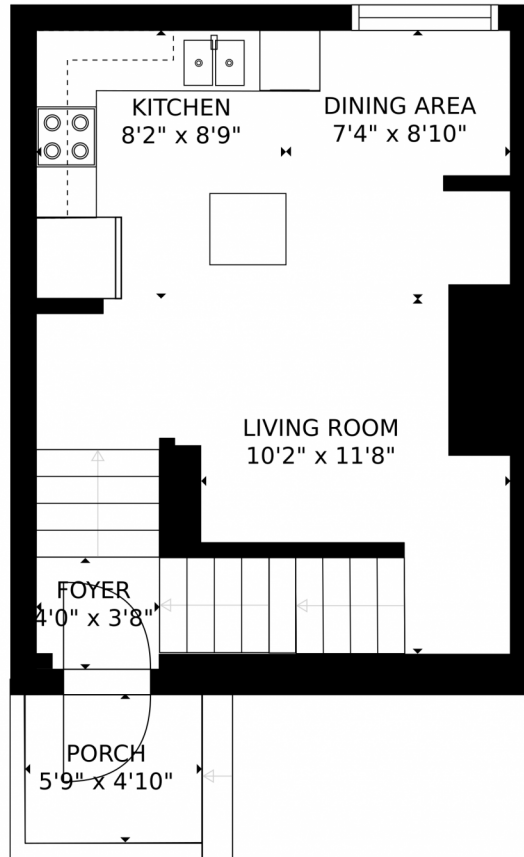

Estimated areas

Disclaimer: Sizes and Dimensions are Approximate, Actual May Vary.

Taylor Haas

303-665-7368

taylorh@coloradorpm.com

<https://www.coloradorpm.com/available-rental-properties-denver>

Scan code
for more
property
details