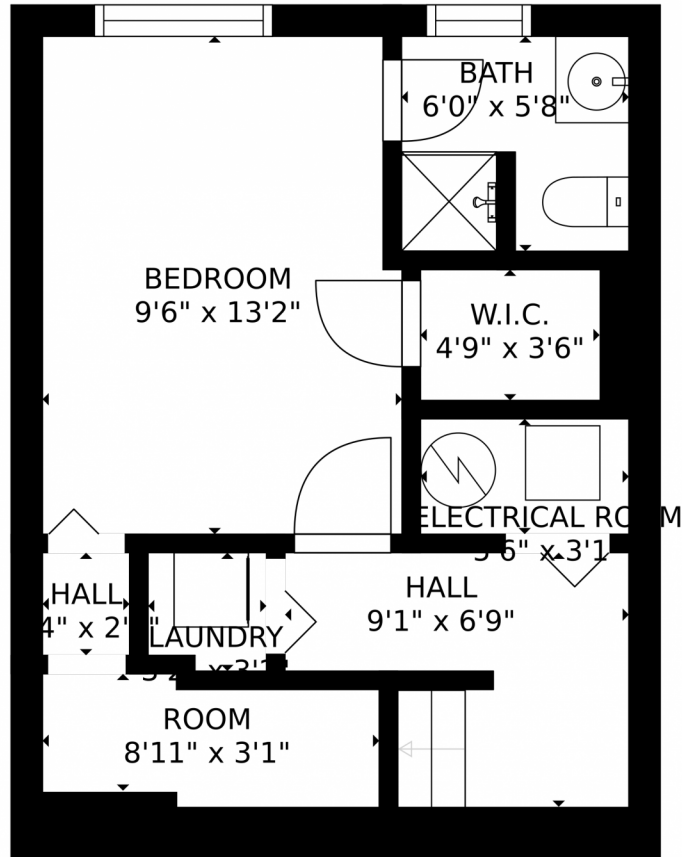

Estimated areas

Disclaimer: Sizes and Dimensions are Approximate, Actual May Vary.

Taylor Haas

303-665-7368

taylorh@coloradorpm.com

<https://www.coloradorpm.com/available-rental-properties-denver>

Scan code
for more
property
details