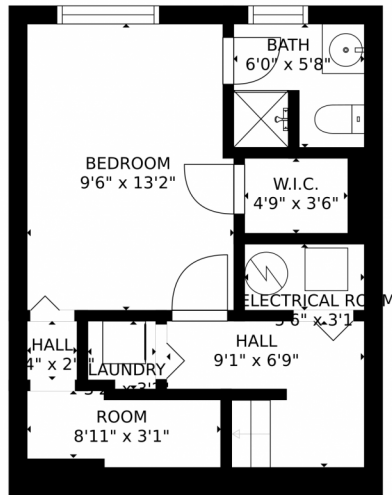

FLOOR 1

Estimated areas

Disclaimer: Sizes and Dimensions are Approximate, Actual May Vary.

Taylor Haas
303-665-7368
taylorh@coloradorpm.com
<https://www.coloradorpm.com/available-rental-properties-denv>

Scan code
for more
property
details