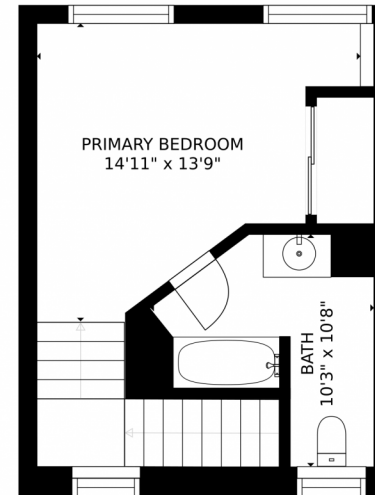

FLOOR 3

Estimated areas

Disclaimer: Sizes and Dimensions are Approximate, Actual May Vary.

Taylor Haas
303-665-7368
taylorh@coloradorpm.com
<https://www.coloradorpm.com/available-rental-properties-denv>

Scan code
for more
property
details