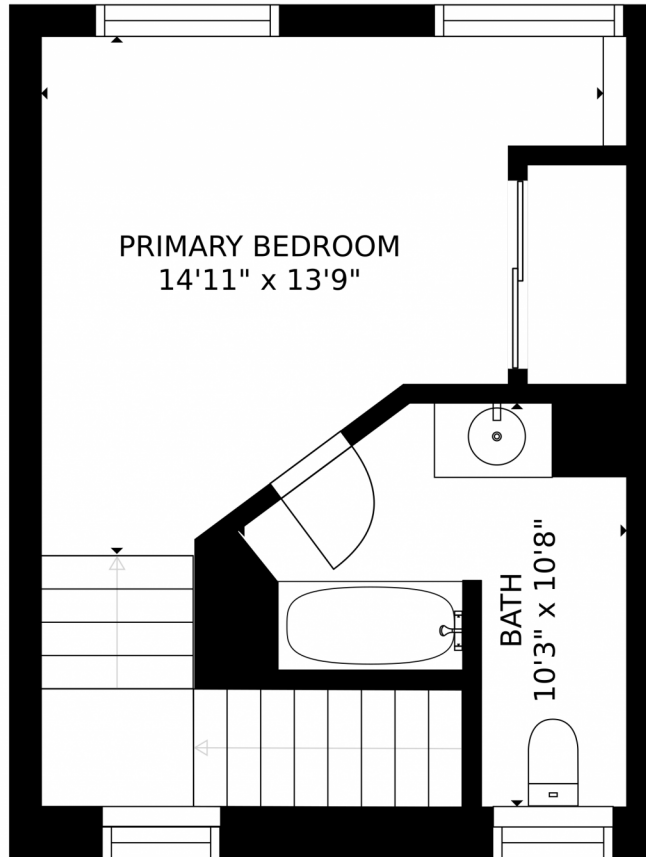

Estimated areas

Disclaimer: Sizes and Dimensions are Approximate, Actual May Vary.

Taylor Haas

303-665-7368

taylorh@coloradorpm.com

<https://www.coloradorpm.com/available-rental-properties-denver>

Scan code
for more
property
details