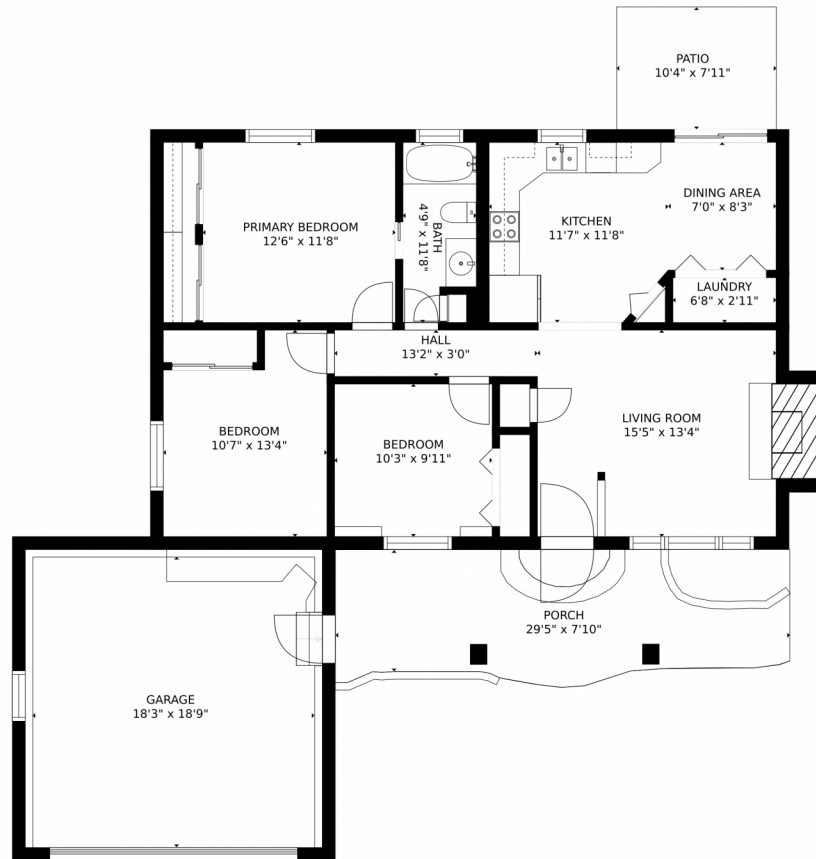

# 718 23rd Street Southwest, Loveland, CO 80537 – Floor Plan

Disclaimer: Sizes and Dimensions are Approximate, Actual May Vary.

**Taylor Haas**  
303-665-7368  
taylorh@coloradorpm.com  
<https://www.coloradorpm.com/available-rental-properties-denver>