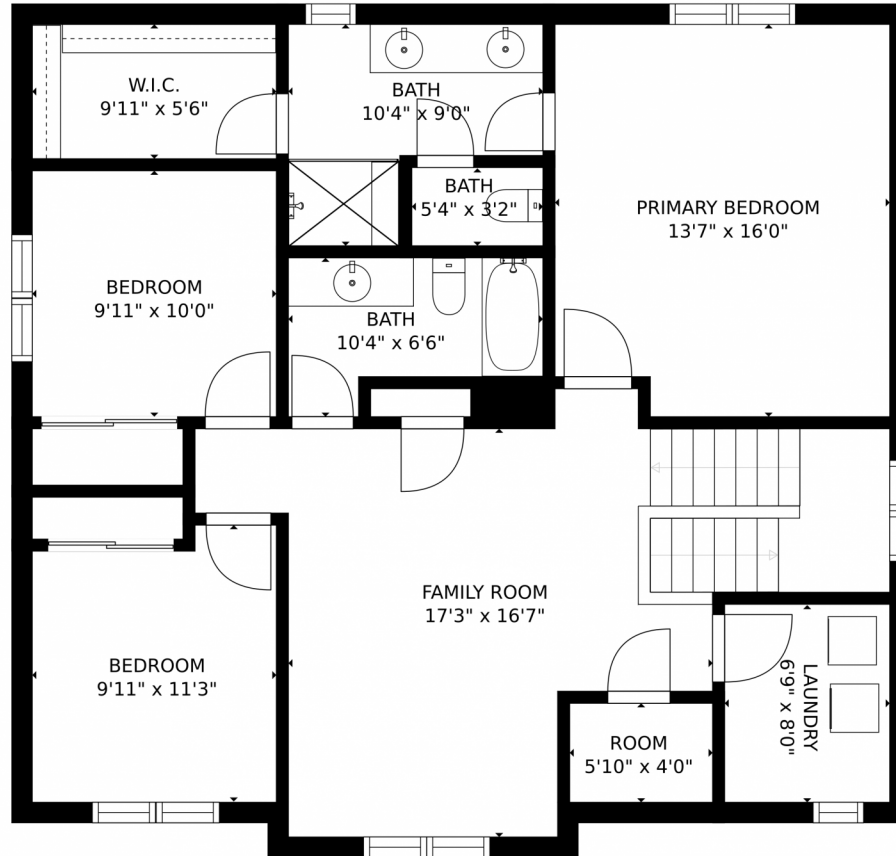

2702 Big Empty Place, Berthoud, CO 80513 – Upper Level

Estimated areas

GLA FLOOR 1: 1099 sq. ft, excluded 537 sq. ft
GLA FLOOR 2: 1237 sq. ft, excluded 0 sq. ft
Total GLA 2336 sq. ft, total scanned area 2873 sq. ft

Disclaimer: Sizes and Dimensions are Approximate, Actual May Vary.

Marla Cody
303-241-1718
cody6895@hotmail.com