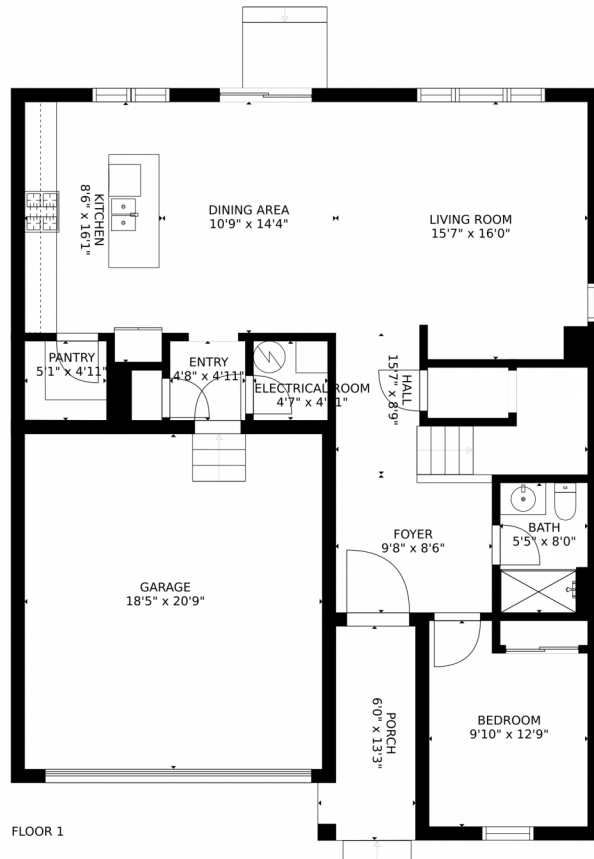

2702 Big Empty Place, Berthoud, CO 80513 – All Levels

Estimated areas

GLA FLOOR 1: 1099 sq. ft, excluded 537 sq. ft
GLA FLOOR 2: 1237 sq. ft, excluded 0 sq. ft
Total GLA 2336 sq. ft, total scanned area 2873 sq. ft

Disclaimer: Sizes and Dimensions are Approximate, Actual May Vary.

Marla Cody
303-241-1718
cody6895@hotmail.com

Scan code
for more
property
details