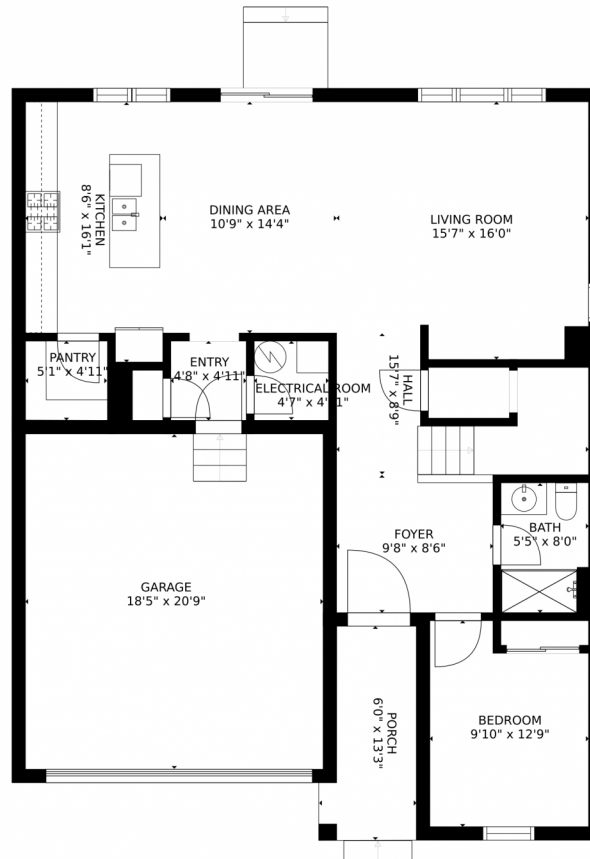

2702 Big Empty Place, Berthoud, CO 80513 — Main Level

Estimated areas

GLA FLOOR 1: 1099 sq. ft, excluded 537 sq. ft
GLA FLOOR 2: 1237 sq. ft, excluded 0 sq. ft
Total GLA 2336 sq. ft, total scanned area 2873 sq. ft

Disclaimer: Sizes and Dimensions are Approximate, Actual May Vary.

Marla Cody
303-241-1718
cody6895@hotmail.com