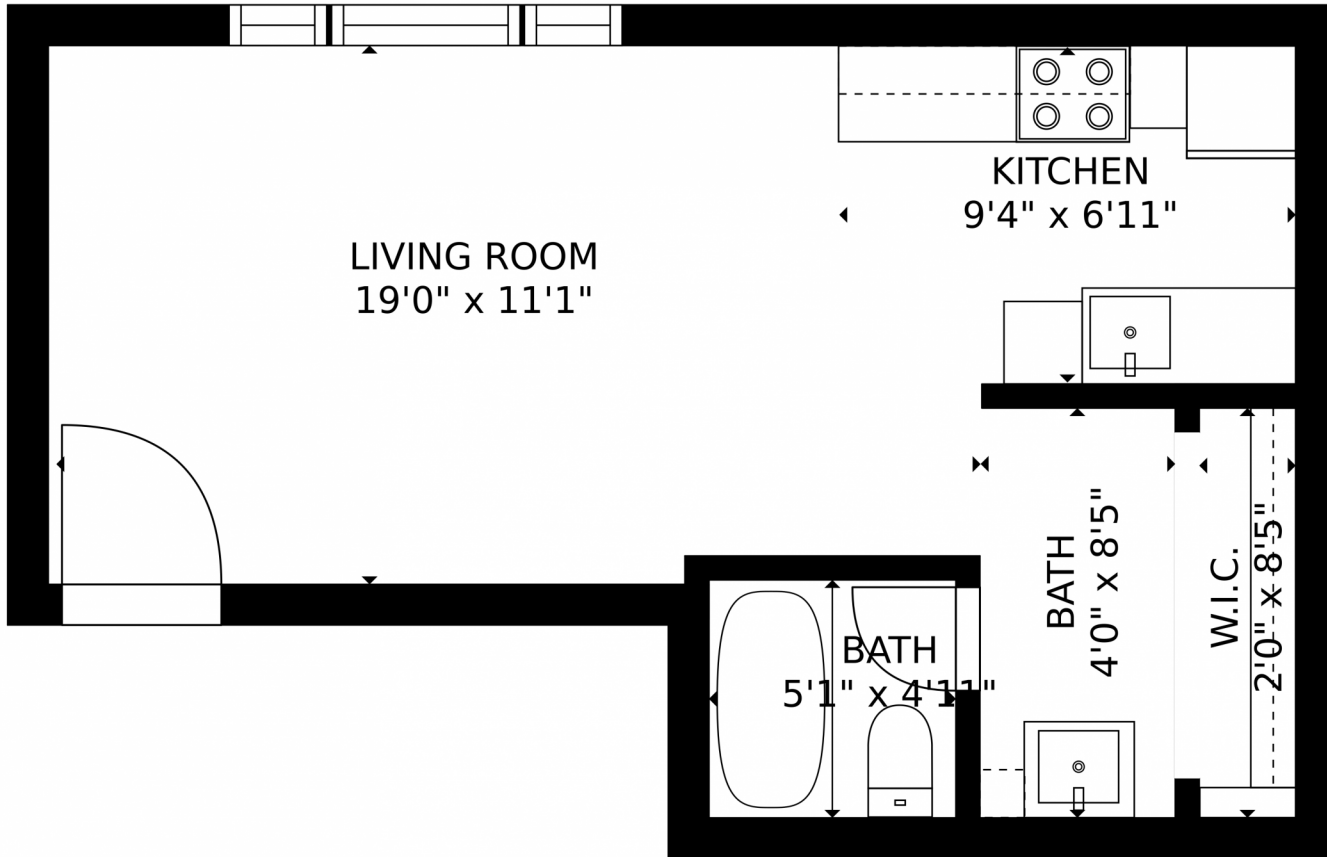

Estimated areas
GLA FLOOR 1: 413 sq. ft, excluded 0 sq. ft
Total GLA 413 sq. ft, total scanned area 413 sq. ft

Disclaimer: Sizes and Dimensions are Approximate, Actual May Vary.

Taylor Haas
303-665-7368
taylorh@coloradorpm.com
<https://www.coloradorpm.com/available-rental-properties-denver>