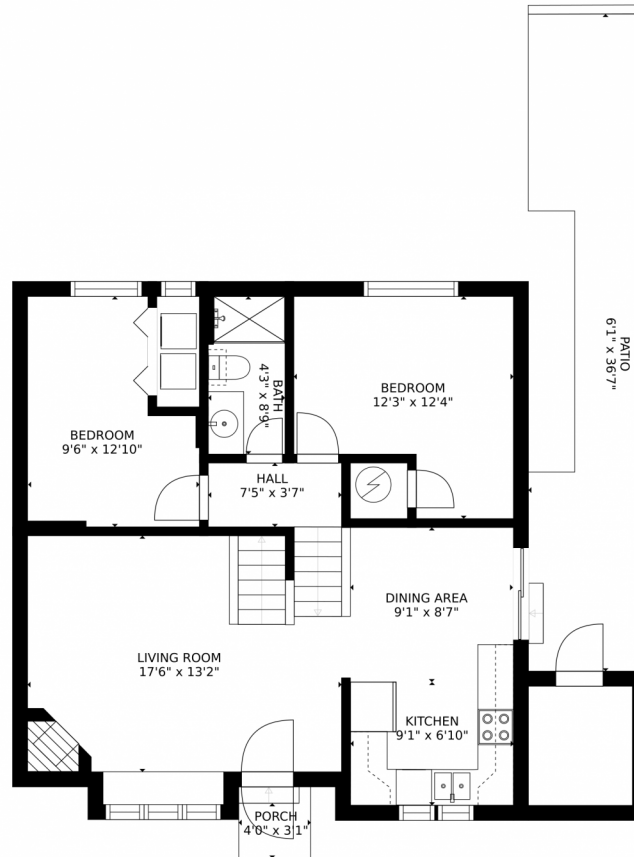

3049 W 107th Pl #H, Westminster, CO 80031 – Main Level

Estimated areas

GLA FLOOR 1: 842 sq. ft, excluded 258 sq. ft
GLA FLOOR 2: 425 sq. ft, excluded 248 sq. ft
Total GLA 1267 sq. ft, total scanned area 1773 sq. ft

Disclaimer: Sizes and Dimensions are Approximate, Actual May Vary.

Taylor Haas

303-665-7368

taylorh@coloradorpm.com

<https://www.coloradorpm.com/available-rental-properties-denver>

Scan code
for more
property
details