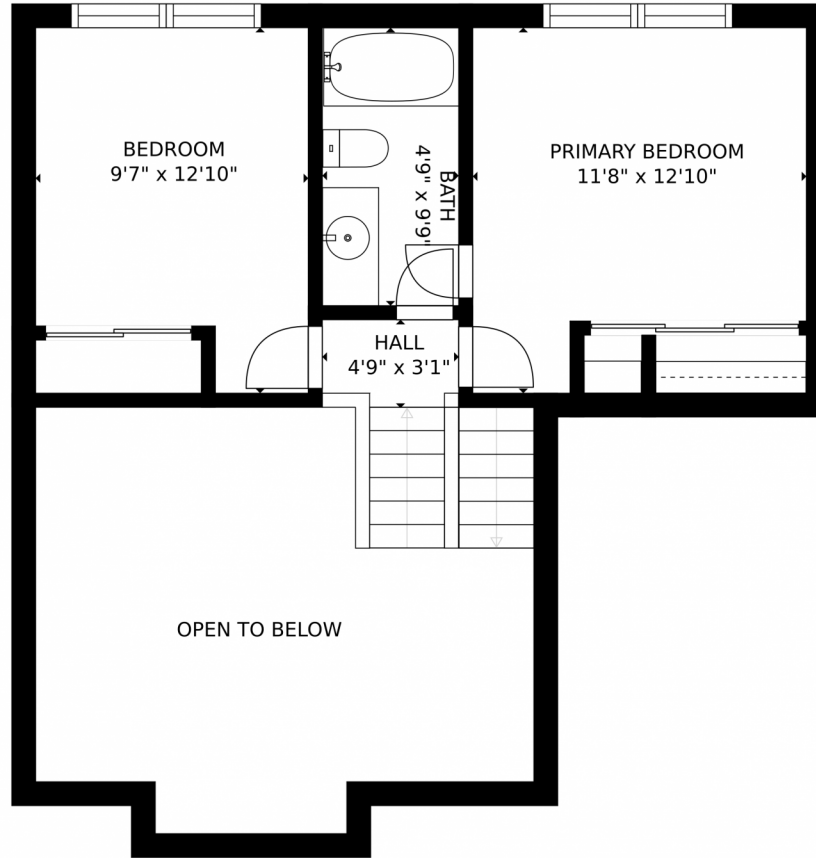

### Estimated areas

GLA FLOOR 1: 842 sq. ft, excluded 258 sq. ft  
GLA FLOOR 2: 425 sq. ft, excluded 248 sq. ft  
Total GLA 1267 sq. ft, total scanned area 1773 sq. ft

SIZES AND DIMENSIONS ARE APPROXIMATE, ACTUAL MAY VARY.

Estimated areas  
GLA FLOOR 1: 842 sq. ft, excluded 258 sq. ft  
GLA FLOOR 2: 425 sq. ft, excluded 248 sq. ft  
Total GLA 1267 sq. ft, total scanned area 1773 sq. ft  
SIZES AND DIMENSIONS ARE APPROXIMATE, ACTUAL MAY VARY.