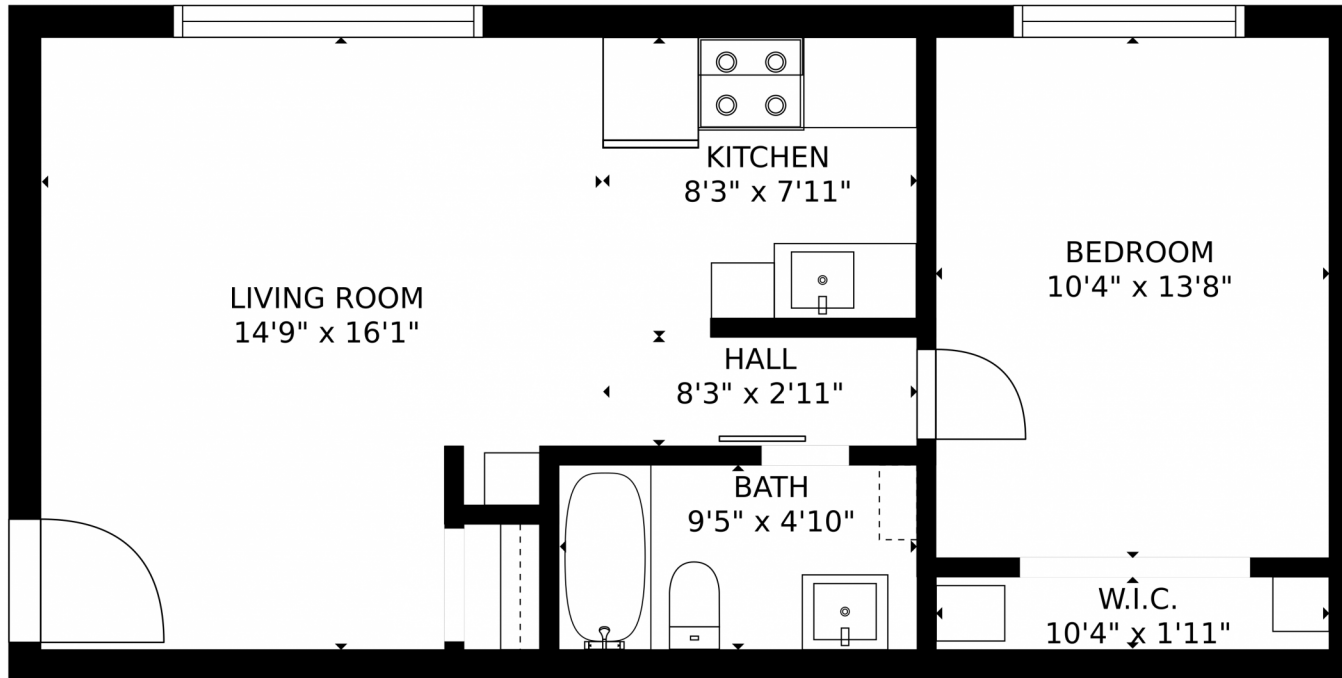

 Single Family  700 SQFT

Taylor Haas
303-665-7368
taylorh@coloradorpm.com
<https://www.coloradorpm.com/available-rental-properties-denver>

7755 West 12th Avenue #105, Lakewood, CO 80214 – Floor Plan

Estimated areas
GLA FLOOR 1: 632 sq. ft, excluded 0 sq. ft
Total GLA 632 sq. ft, total scanned area 632 sq. ft
SIZES AND DIMENSIONS ARE APPROXIMATE, ACTUAL MAY VARY.