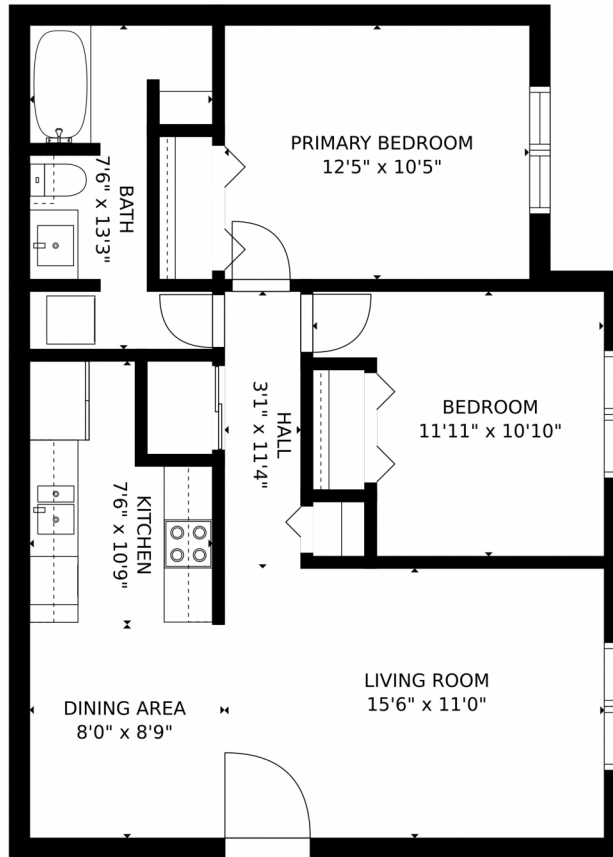

16359 West 10th Avenue, Golden, CO 80401 – Main Level

Estimated areas
GLA FLOOR 1: 844 sq. ft, excluded 0 sq. ft
Total GLA 844 sq. ft, total scanned area 844 sq. ft

Disclaimer: Sizes and Dimensions are Approximate, Actual May Vary.

Taylor Haas
303-665-7368
taylorh@coloradorpm.com
<https://www.coloradorpm.com/available-rental-properties-denver>