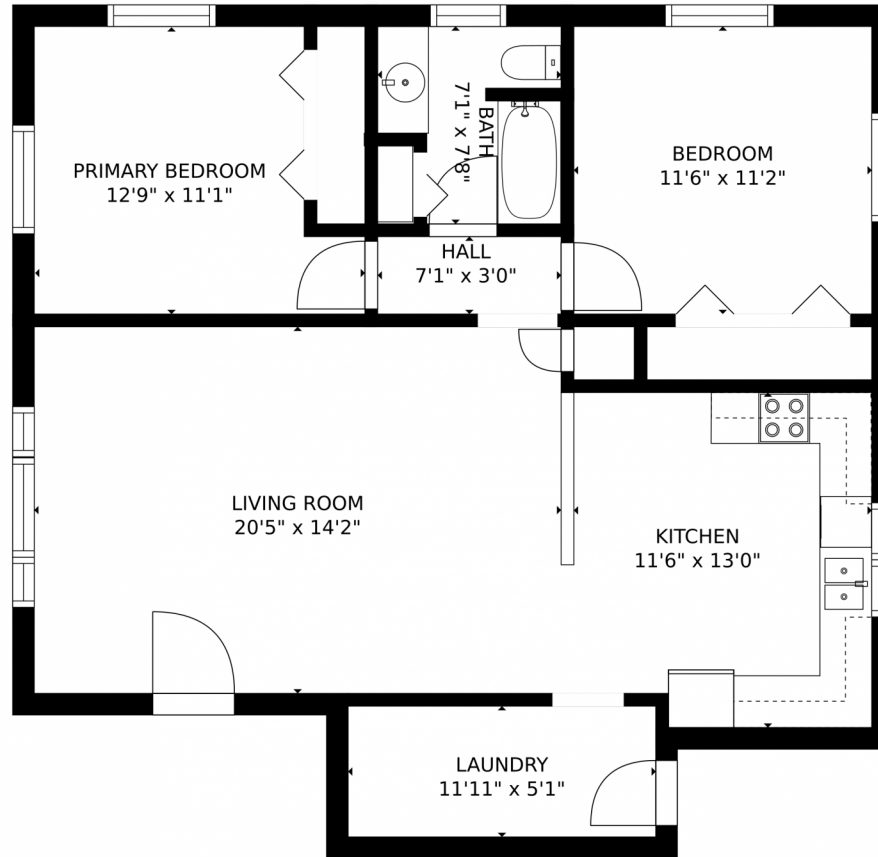

639 Jessup St - A, Brighton, CO 80601 – Main Level

Estimated areas
GLA FLOOR 1: 1024 sq. ft, excluded 0 sq. ft
Total GLA 1024 sq. ft, total scanned area 1024 sq. ft

Disclaimer: Sizes and Dimensions are Approximate, Actual May Vary.

Taylor Haas
303-665-7368
taylorh@coloradorpm.com
<https://www.coloradorpm.com/available-rental-properties-denver>