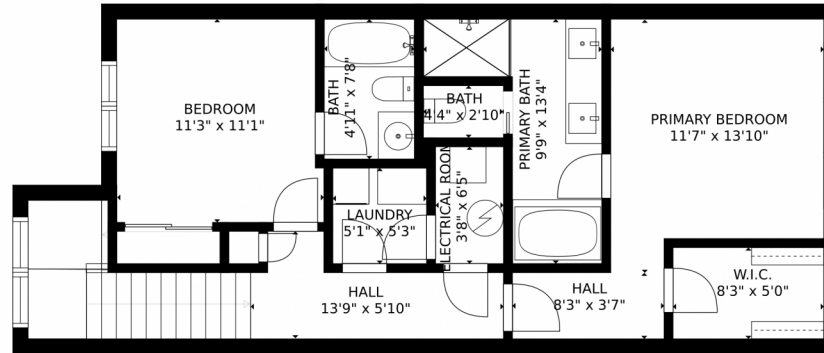

2700 East Louisiana Avenue, Denver, CO 80210 – All Levels

FLOOR 2