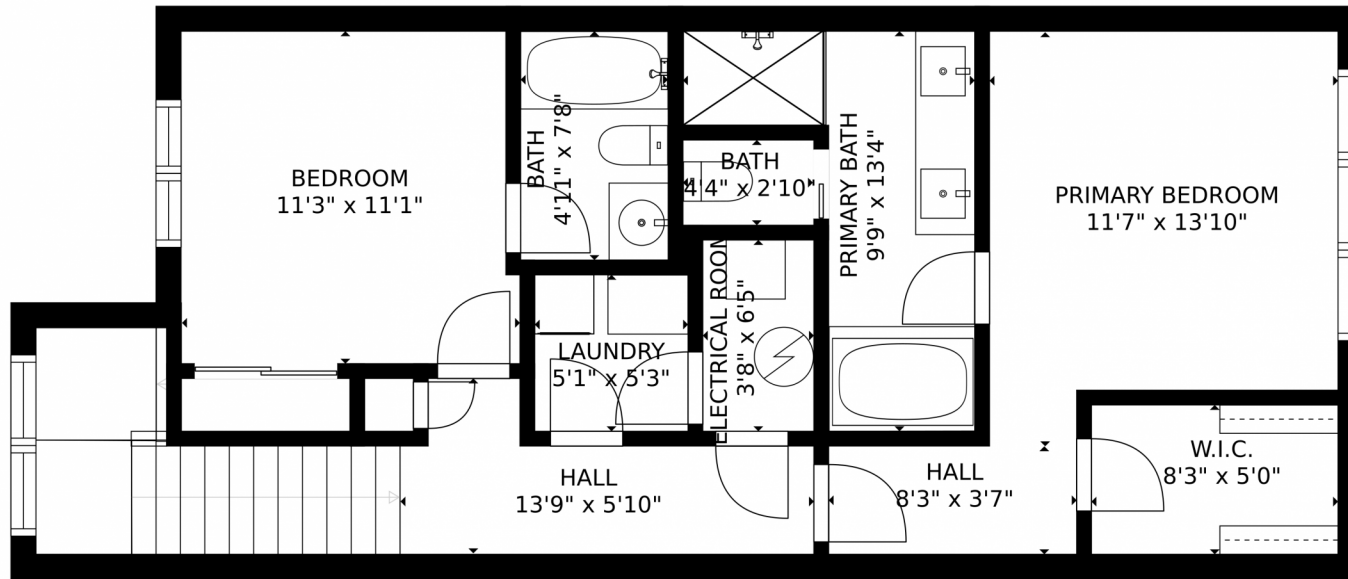

2700 East Louisiana Avenue, Denver, CO 80210 – Second Level

Estimated areas

GLA FLOOR 1: 0 sq. ft, excluded 905 sq. ft.
GLA FLOOR 2: 789 sq. ft, excluded 24 sq. ft.
Total GLA 789 sq. ft, total scanned area 1718 sq. ft.

Disclaimer: Sizes and Dimensions are Approximate, Actual May Vary.

Taylor Haas

303-665-7368

taylorh@coloradorpm.com

<https://www.coloradorpm.com/available-rental-properties-denver>

Scan code
for more
property
details