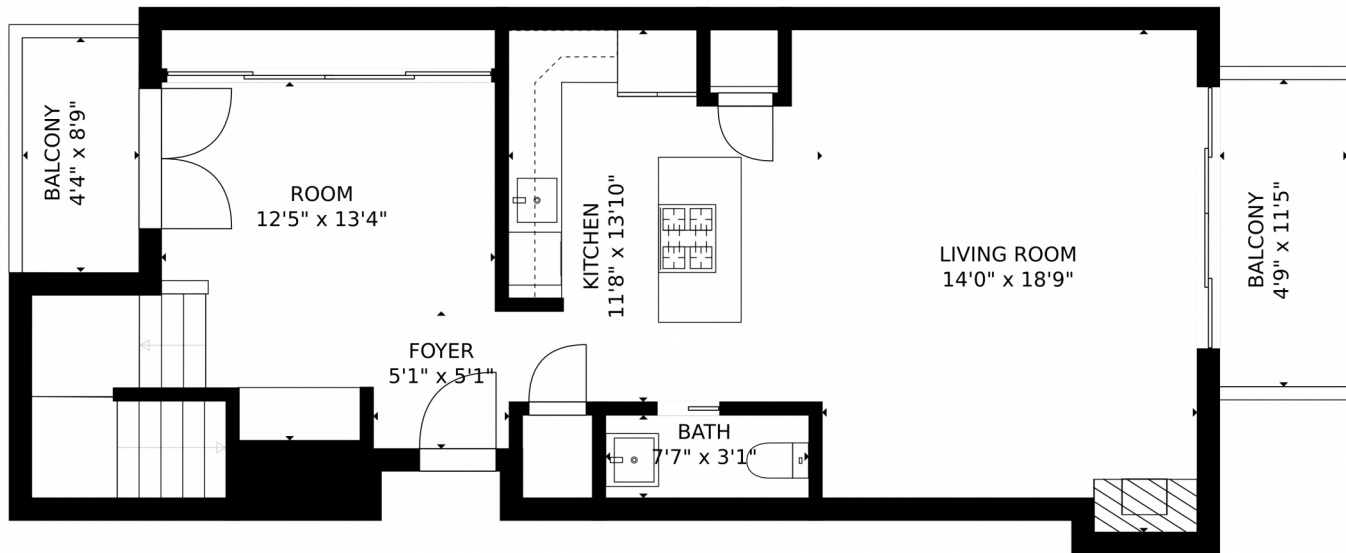

Single Family

1439 SQFT

**Taylor Haas**

303-665-7368

taylorh@coloradorpm.com

<https://www.coloradorpm.com/available-rental-properties-denv>

Scan code  
for more  
property  
details

Estimated areas  
GLA FLOOR 1: 0 sq. ft, excluded 905 sq. ft  
GLA FLOOR 2: 789 sq. ft, excluded 24 sq. ft  
Total GLA 789 sq. ft, total scanned area 1718 sq. ft  
SIZES AND DIMENSIONS ARE APPROXIMATE, ACTUAL MAY VARY.

Disclaimer: Sizes and Dimensions are Approximate, Actual May Vary.

**Taylor Haas**  
303-665-7368  
taylorh@coloradorpm.com  
<https://www.coloradorpm.com/available-rental-properties-denver>

2700 East Louisiana Avenue, Denver, CO 80210 – Second Level

Estimated areas

GLA FLOOR 1: 0 sq. ft, excluded 905 sq. ft.  
GLA FLOOR 2: 789 sq. ft, excluded 24 sq. ft.  
Total GLA 789 sq. ft, total scanned area 1718 sq. ft.

SIZES AND DIMENSIONS ARE APPROXIMATE, ACTUAL MAY VARY.

### Estimated areas

GLA FLOOR 1: 0 sq. ft, excluded 905 sq. ft  
GLA FLOOR 2: 789 sq. ft, excluded 24 sq. ft  
Total GLA 789 sq. ft, total scanned area 1718 sq. ft

SIZES AND DIMENSIONS ARE APPROXIMATE, ACTUAL MAY VARY.