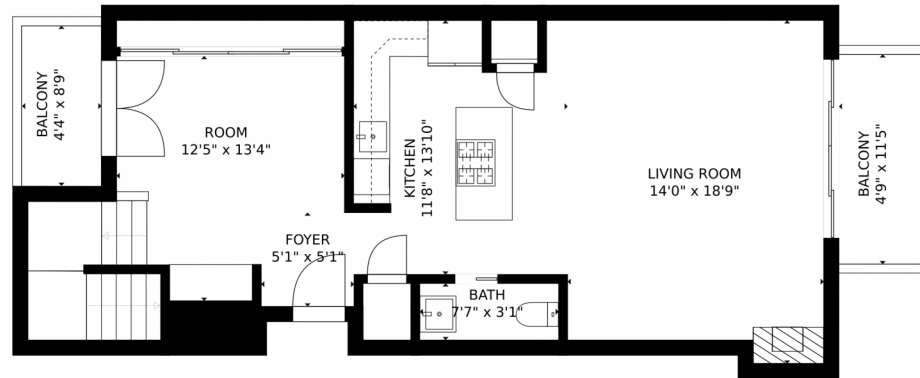

FLOOR 1

Estimated areas

GLA FLOOR 1: 0 sq. ft, excluded 905 sq. ft
GLA FLOOR 2: 789 sq. ft, excluded 24 sq. ft
Total GLA 789 sq. ft, total scanned area 1718 sq. ft

Disclaimer: Sizes and Dimensions are Approximate, Actual May Vary.

Taylor Haas

303-665-7368

taylorh@coloradorpm.com

<https://www.coloradorpm.com/available-rental-properties-denver>

Scan code
for more
property
details