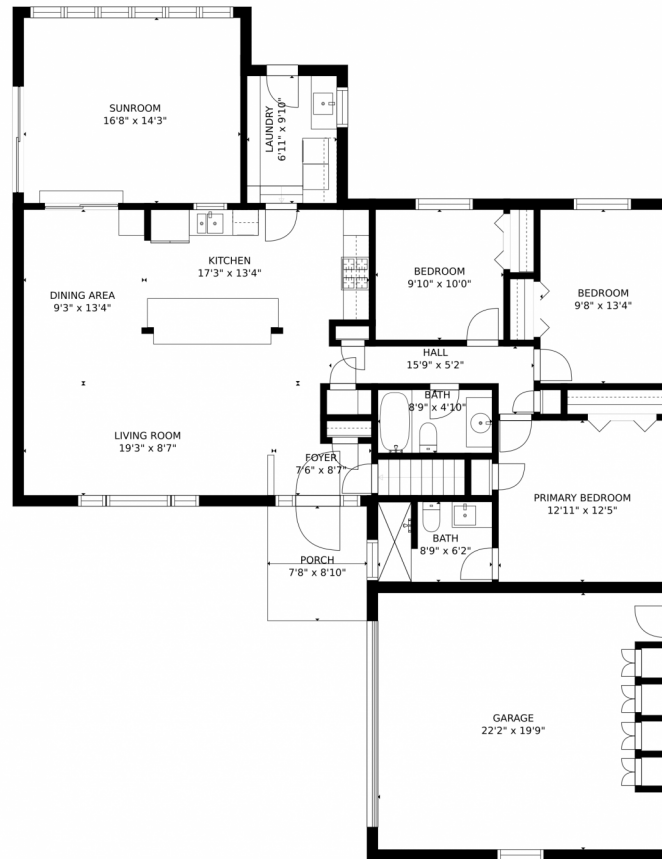

8406 West Woodard Drive, Lakewood, CO 80227 – Main Floor

Estimated areas

GLA FLOOR 1: 0 sq. ft, excluded 722 sq. ft
GLA FLOOR 2: 1622 sq. ft, excluded 623 sq. ft
Total GLA 1622 sq. ft, total scanned area 2967 sq. ft

Disclaimer: Sizes and Dimensions are Approximate, Actual May Vary.

Colleen Vandendriessche
303-877-7440
colleen@relopros.com