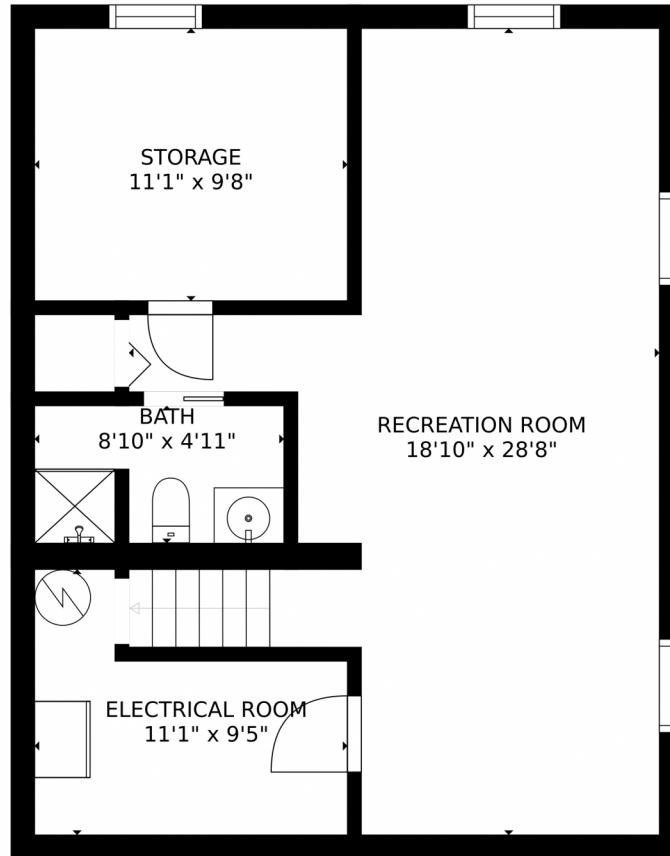

Estimated areas

GLA FLOOR 1: 0 sq. ft, excluded 722 sq. ft
GLA FLOOR 2: 1622 sq. ft, excluded 623 sq. ft
Total GLA 1622 sq. ft, total scanned area 2967 sq. ft

Disclaimer: Sizes and Dimensions are Approximate, Actual May Vary.

Colleen Vandendriessche
303-877-7440
colleen@relopros.com