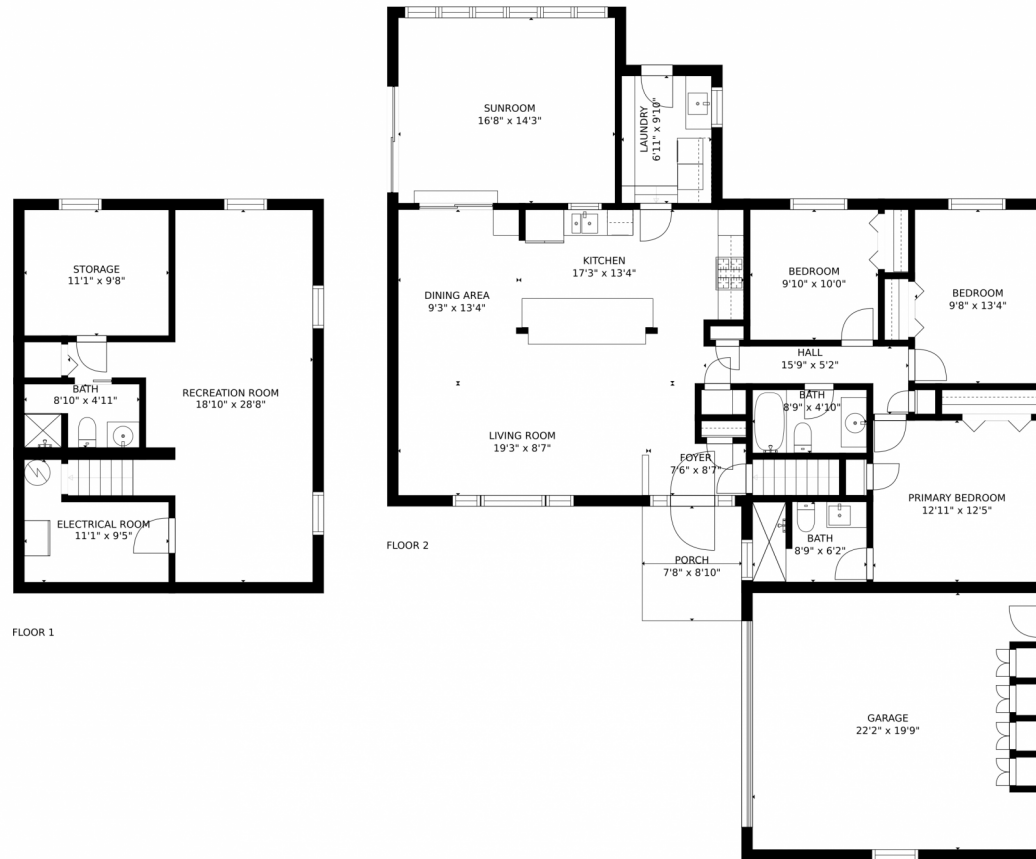

8406 West Woodard Drive, Lakewood, CO 80227 – All Floors

Estimated areas

GLA FLOOR 1: 0 sq. ft, excluded 722 sq. ft
GLA FLOOR 2: 1622 sq. ft, excluded 623 sq. ft
Total GLA 1622 sq. ft, total scanned area 2967 sq. ft

Disclaimer: Sizes and Dimensions are Approximate, Actual May Vary.

Colleen Vandendriessche
303-877-7440
colleen@relopros.com