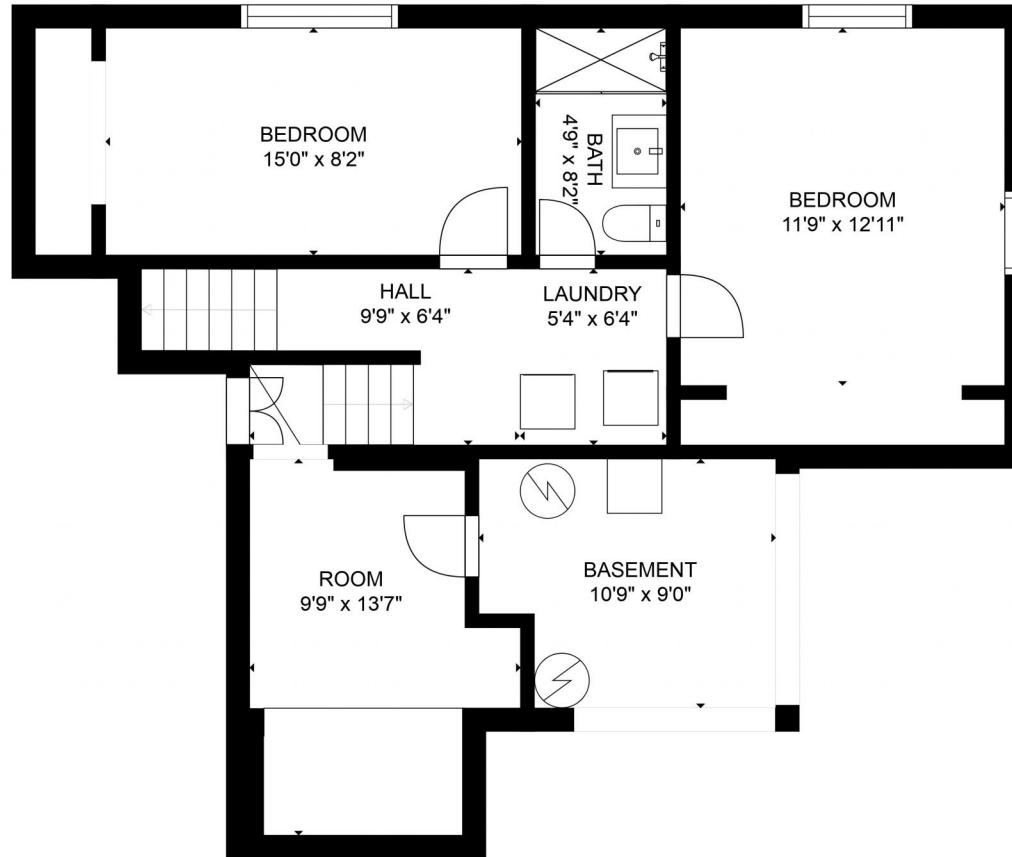

1259 Nelson St, Lakewood, CO 80215 – Bottom Floor

Estimated areas

GLA FLOOR 1: 0 sq. ft, excluded 814 sq. ft
GLA FLOOR 2: 614 sq. ft, excluded 447 sq. ft
Total GLA 614 sq. ft, total scanned area 1875 sq. ft

Disclaimer: Sizes and Dimensions are Approximate, Actual May Vary.

Taylor Haas

303-665-7368

taylorh@coloradorpm.com

<https://www.coloradorpm.com/available-rental-properties-denver>

Scan code
for more
property
details