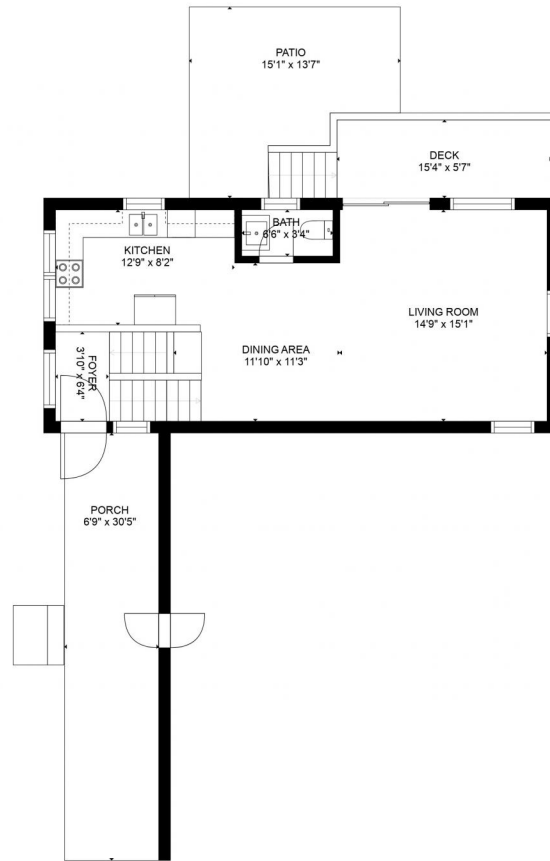

1259 Nelson St, Lakewood, CO 80215 – Main Floor

Estimated areas

GLA FLOOR 1: 0 sq. ft, excluded 814 sq. ft
GLA FLOOR 2: 614 sq. ft, excluded 447 sq. ft
Total GLA 614 sq. ft, total scanned area 1875 sq. ft

Disclaimer: Sizes and Dimensions are Approximate, Actual May Vary.

Taylor Haas
303-665-7368
taylorh@coloradorpm.com
<https://www.coloradorpm.com/available-rental-properties-denver>

Scan code
for more
property
details