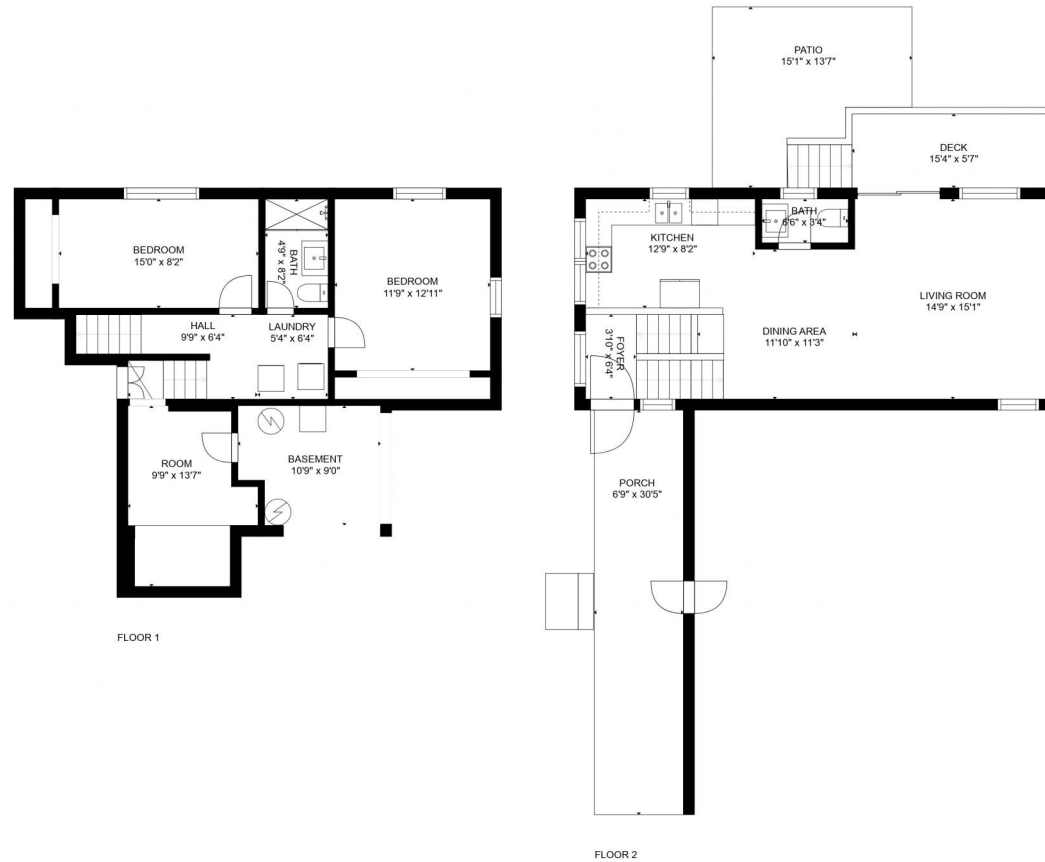

Estimated areas

GLA FLOOR 1: 0 sq. ft, excluded 814 sq. ft
GLA FLOOR 2: 614 sq. ft, excluded 447 sq. ft
Total GLA 614 sq. ft, total scanned area 1875 sq. ft

Disclaimer: Sizes and Dimensions are Approximate, Actual May Vary.

Taylor Haas

303-665-7368

taylorh@coloradorpm.com

<https://www.coloradorpm.com/available-rental-properties-denver>

Scan code
for more
property
details