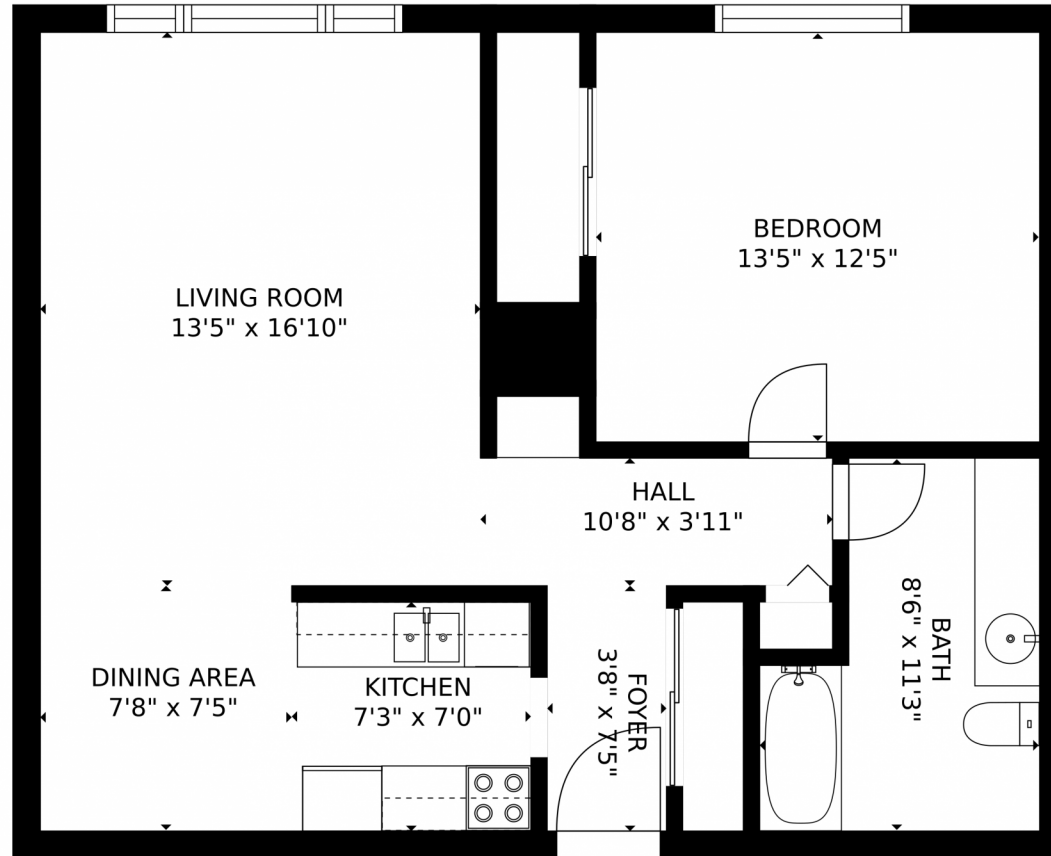

Estimated areas
GLA FLOOR 1: 831 sq. ft, excluded 0 sq. ft
Total GLA 831 sq. ft, total scanned area 831 sq. ft

Disclaimer: Sizes and Dimensions are Approximate, Actual May Vary.

Taylor Haas
303-665-7368
taylorh@coloradorpm.com
<https://www.coloradorpm.com/available-rental-properties-denver>

Scan code
for more
property
details