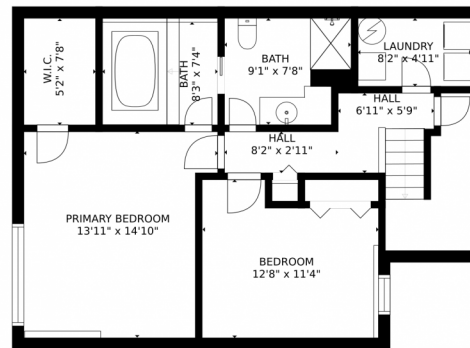

FLOOR 1

Estimated areas

GLA FLOOR 1: 0 sq. ft, excluded 792 sq. ft
GLA FLOOR 2: 848 sq. ft, excluded 550 sq. ft
Total GLA 848 sq. ft, total scanned area 2190 sq. ft

Disclaimer: Sizes and Dimensions are Approximate, Actual May Vary.

Taylor Haas

303-665-7368

taylorh@coloradorpm.com

<https://www.coloradorpm.com/available-rental-properties-denver>

Scan code
for more
property
details