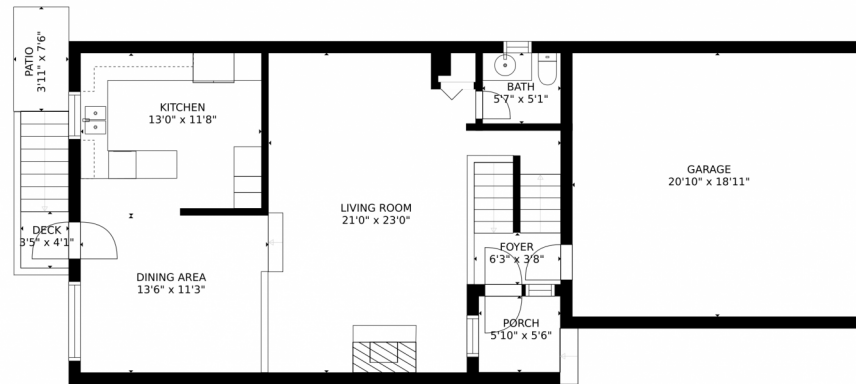

6528 W. Mississippi, Lakewood, CO 80232 – All Levels

FLOOR 2