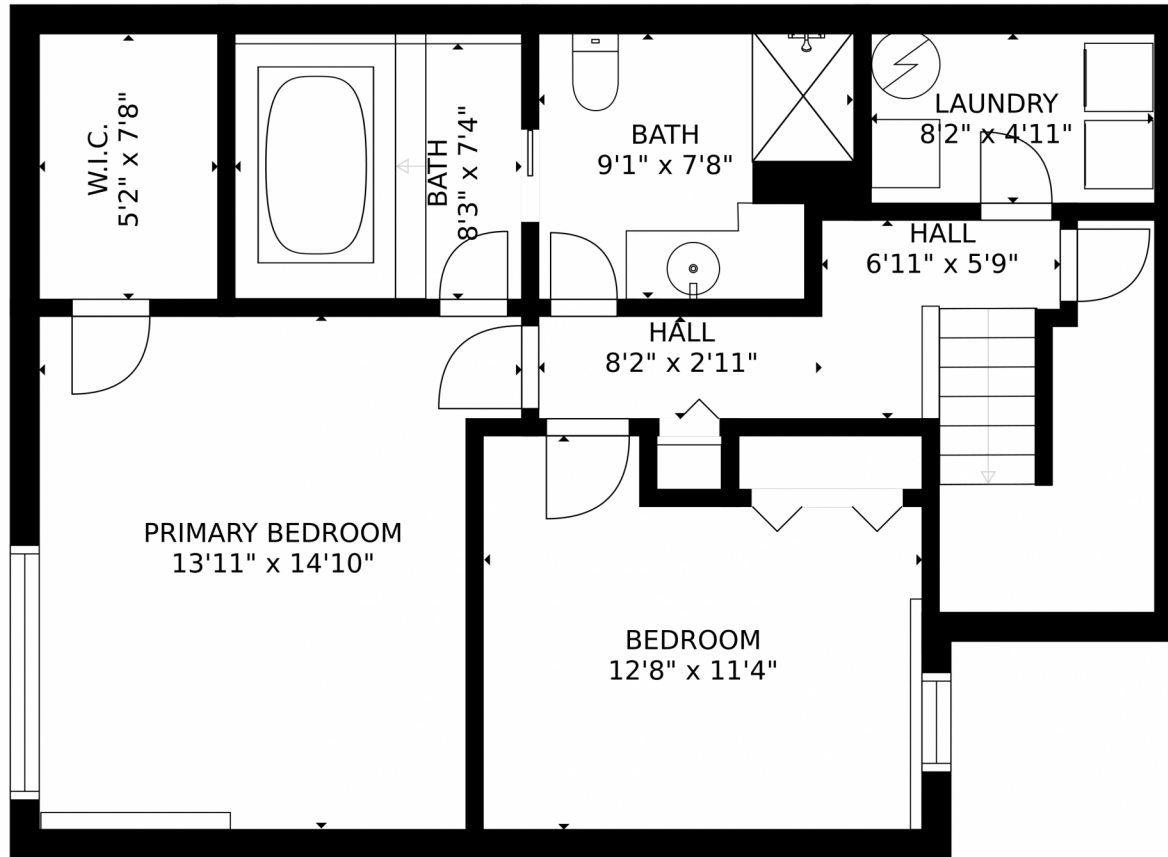

 Single Family  822 SQFT

Taylor Haas
303-665-7368
taylorh@coloradorpm.com
<https://www.coloradorpm.com/available-rental-properties-denver>

Estimated areas

GLA FLOOR 1: 0 sq. ft, excluded 792 sq. ft
GLA FLOOR 2: 848 sq. ft, excluded 550 sq. ft
Total GLA 848 sq. ft, total scanned area 2190 sq. ft

SIZES AND DIMENSIONS ARE APPROXIMATE, ACTUAL MAY VARY.

Disclaimer: Sizes and Dimensions are Approximate, Actual May Vary.

Taylor Haas

303-665-7368

taylorh@coloradorpm.com

<https://www.coloradorpm.com/available-rental-properties-denver>

Scan code
for more
property
details

6528 W. Mississippi, Lakewood, CO 80232 – Lower Level

Estimated areas
GLA FLOOR 1: 0 sq. ft, excluded 792 sq. ft
GLA FLOOR 2: 848 sq. ft, excluded 550 sq. ft
Total GLA 848 sq. ft, total scanned area 2190 sq. ft
SIZES AND DIMENSIONS ARE APPROXIMATE, ACTUAL MAY VARY.

FLOOR 2

FLOOR 1

Estimated areas

GLA FLOOR 1: 0 sq. ft, excluded 792 sq. ft
GLA FLOOR 2: 848 sq. ft, excluded 550 sq. ft
Total GLA 848 sq. ft, total scanned area 2190 sq. ft

SIZES AND DIMENSIONS ARE APPROXIMATE, ACTUAL MAY VARY.