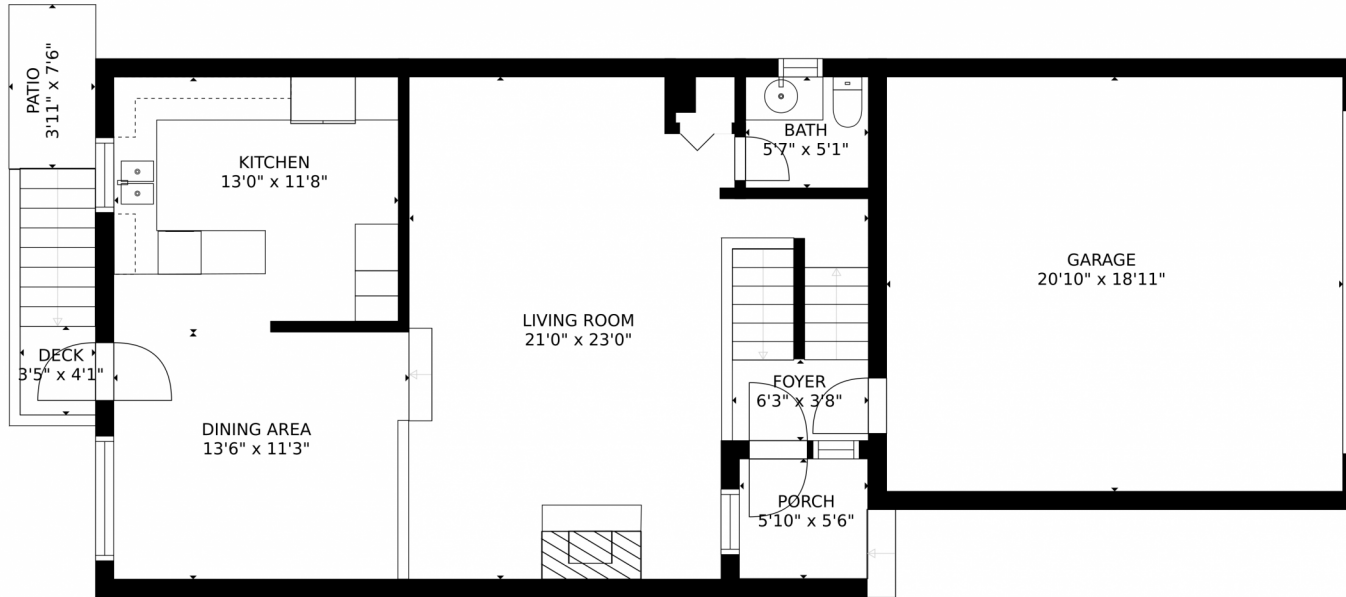

Estimated areas

GLA FLOOR 1: 0 sq. ft, excluded 792 sq. ft
GLA FLOOR 2: 848 sq. ft, excluded 550 sq. ft
Total GLA 848 sq. ft, total scanned area 2190 sq. ft

Disclaimer: Sizes and Dimensions are Approximate, Actual May Vary.

Taylor Haas

303-665-7368

taylorh@coloradorpm.com

<https://www.coloradorpm.com/available-rental-properties-denver>

Scan code
for more
property
details