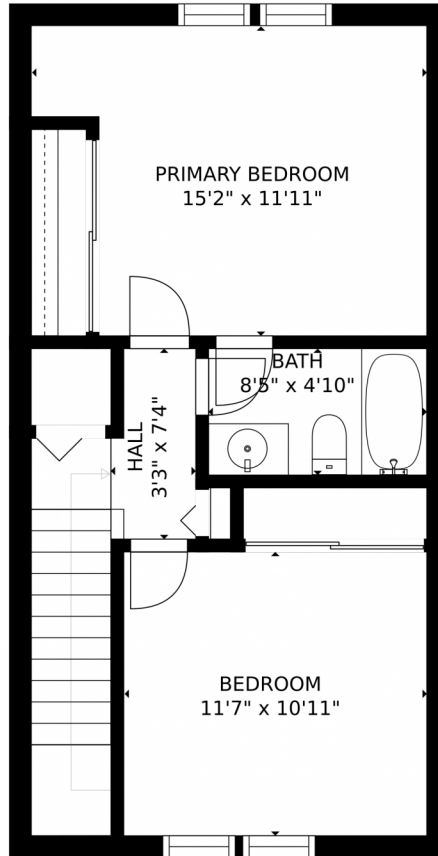

Estimated areas

Disclaimer: Sizes and Dimensions are Approximate, Actual May Vary.

Taylor Haas

303-665-7368

taylorh@coloradorm.com

<https://www.coloradorm.com/available-rental-properties-denver>

Scan code
for more
property
details