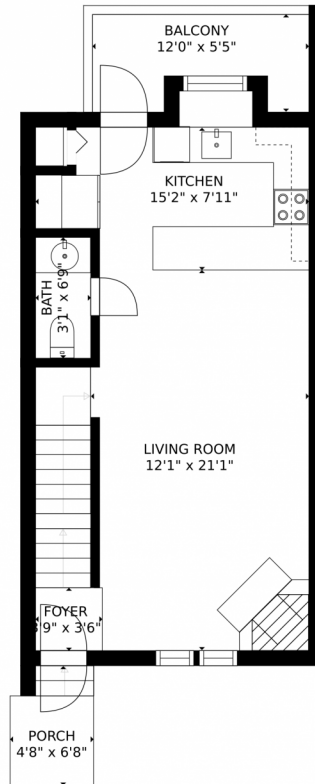

9681 W Chatfield #C, Littleton, CO 80128 – All

FLOOR 2

Estimated areas

Disclaimer: Sizes and Dimensions are Approximate, Actual May Vary.

Taylor Haas

303-665-7368

taylorh@coloradorpm.com

<https://www.coloradorpm.com/available-rental-properties-denver>

Scan code
for more
property
details