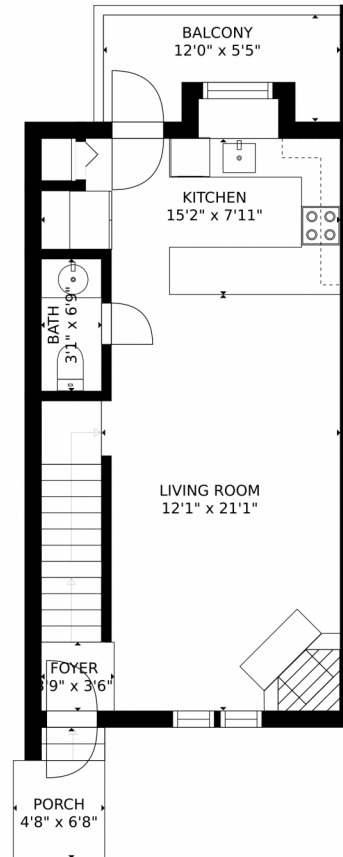

Estimated areas

Disclaimer: Sizes and Dimensions are Approximate, Actual May Vary.

Taylor Haas

303-665-7368

taylorh@coloradorpm.com

<https://www.coloradorpm.com/available-rental-properties-denver>

Scan code
for more
property
details