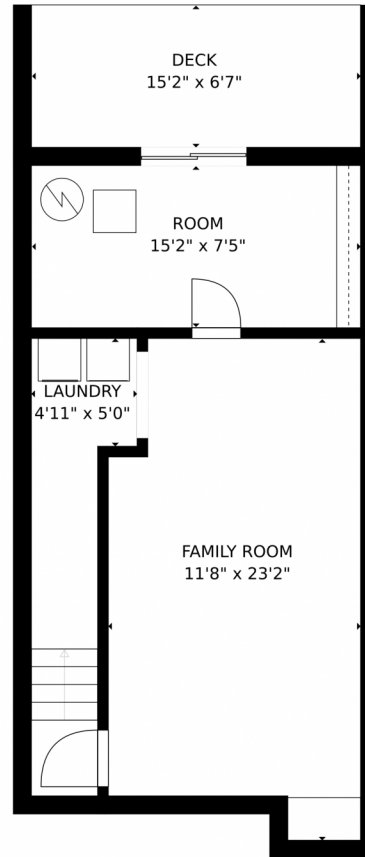

9681 W Chatfield #C, Littleton, CO 80128 – Bottom Floor

Estimated areas

Disclaimer: Sizes and Dimensions are Approximate, Actual May Vary.

Taylor Haas

303-665-7368

taylorh@coloradorpm.com

<https://www.coloradorpm.com/available-rental-properties-denver>

Scan code
for more
property
details