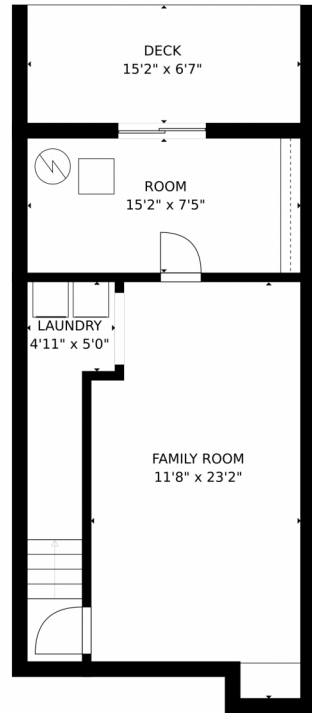

9681 W Chatfield #C, Littleton, CO 80128 – All

FLOOR 1