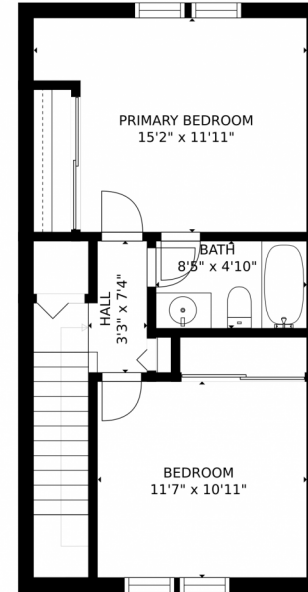

FLOOR 3

Estimated areas

Disclaimer: Sizes and Dimensions are Approximate, Actual May Vary.

Taylor Haas

303-665-7368

taylorh@coloradorpm.com

<https://www.coloradorpm.com/available-rental-properties-denver>

Scan code
for more
property
details