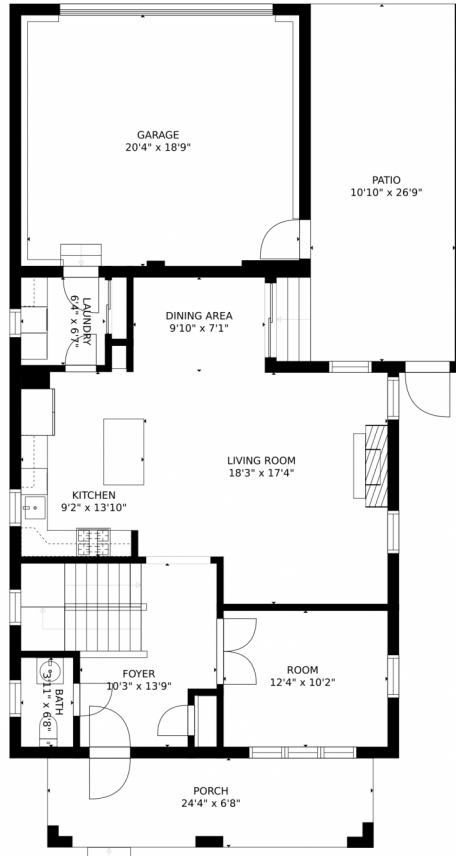

Estimated areas

Disclaimer: Sizes and Dimensions are Approximate, Actual May Vary.

Taylor Haas

303-665-7368

taylorh@coloradorpm.com

<https://www.coloradorpm.com/available-rental-properties-denver>

Scan code
for more
property
details