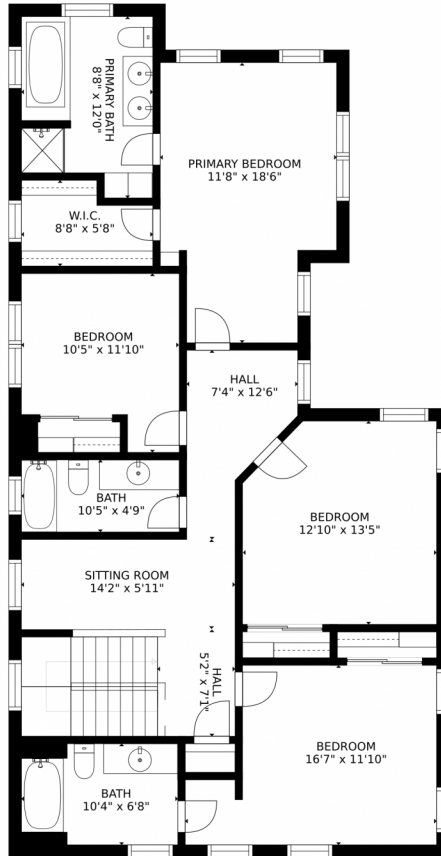

1519 Greenlee Way, Lafayette, CO 80026 – 2nd Floor

Estimated areas

Disclaimer: Sizes and Dimensions are Approximate, Actual May Vary.

Taylor Haas

303-665-7368

taylorh@coloradorpm.com

<https://www.coloradorpm.com/available-rental-properties-denver>

Scan code
for more
property
details