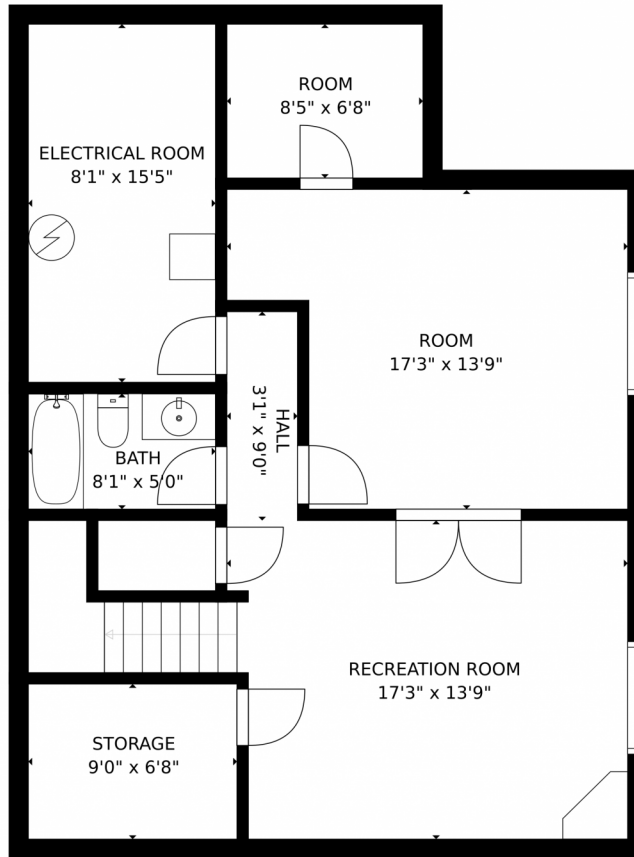

1519 Greenlee Way, Lafayette, CO 80026 – Bottom Floor

Estimated areas

Disclaimer: Sizes and Dimensions are Approximate, Actual May Vary.

Taylor Haas

303-665-7368

taylorh@coloradorpm.com

<https://www.coloradorpm.com/available-rental-properties-denver>

Scan code
for more
property
details