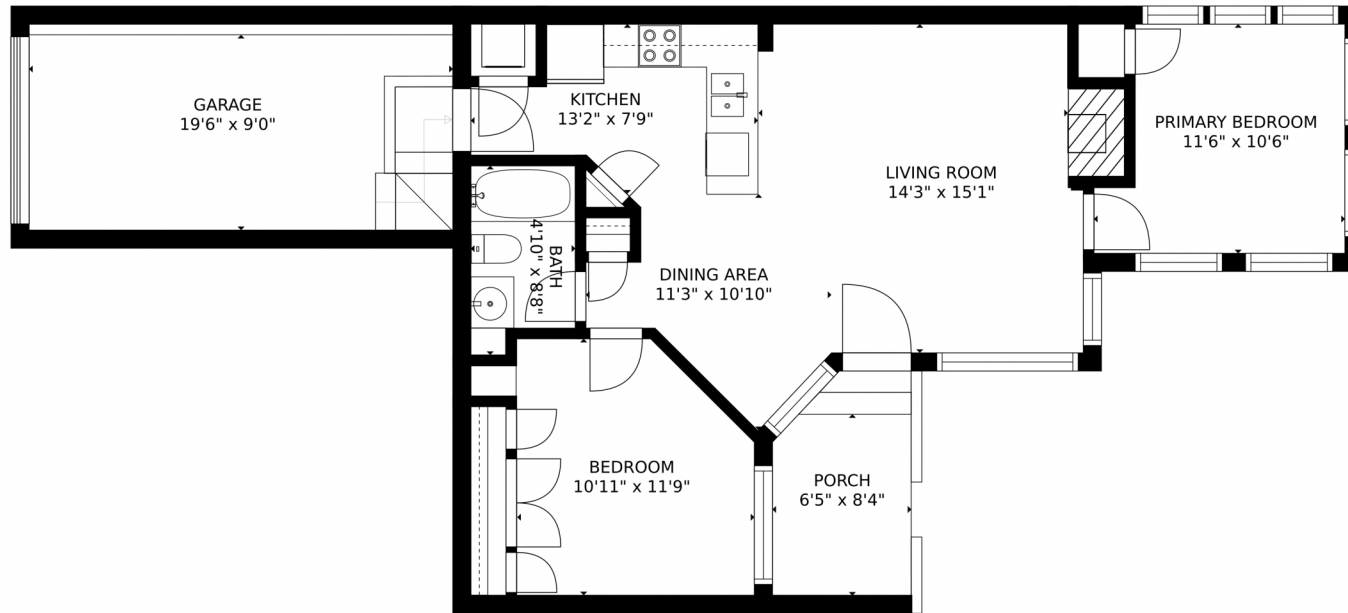

Estimated areas
GLA FLOOR 1: 816 sq. ft, excluded 287 sq. ft
Total GLA 816 sq. ft, total scanned area 1103 sq. ft

Disclaimer: Sizes and Dimensions are Approximate, Actual May Vary.

Taylor Haas
303-665-7368
taylorh@coloradorpm.com
<https://www.coloradorpm.com/available-rental-properties-denver>

Scan code
for more
property
details