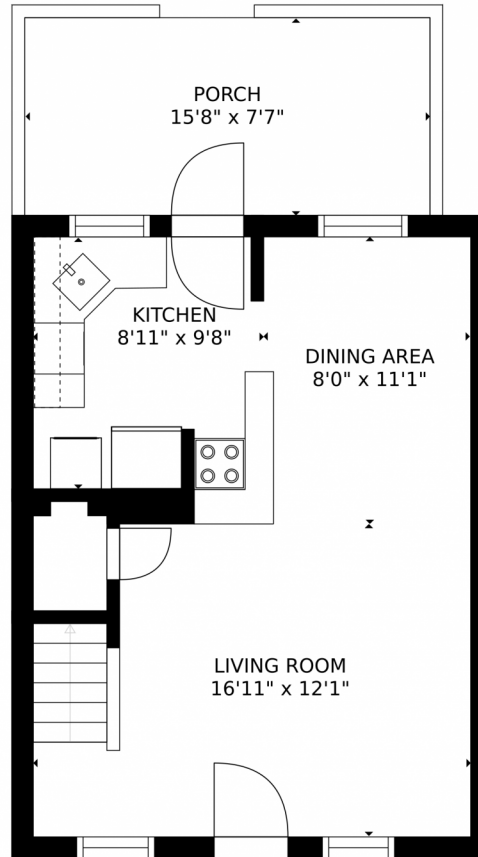


 Single Family  836 SQFT

Taylor Haas
303-665-7368
taylorh@coloradorpm.com
<https://www.coloradorpm.com/available-rental-properties-denv>

Estimated areas
GLA FLOOR 1: 462 sq. ft, excluded 120 sq. ft
GLA FLOOR 2: 462 sq. ft, excluded 0 sq. ft
Total GLA 924 sq. ft, total scanned area 1044 sq. ft
SIZES AND DIMENSIONS ARE APPROXIMATE, ACTUAL MAY VARY.

Disclaimer: Sizes and Dimensions are Approximate, Actual May Vary.

Taylor Haas
303-665-7368
taylorh@coloradorpm.com
<https://www.coloradorpm.com/available-rental-properties-denver>

Estimated areas
GLA FLOOR 1: 462 sq. ft, excluded 120 sq. ft
GLA FLOOR 2: 462 sq. ft, excluded 0 sq. ft
Total GLA 924 sq. ft, total scanned area 1044 sq. ft
SIZES AND DIMENSIONS ARE APPROXIMATE, ACTUAL MAY VARY.

Disclaimer: Sizes and Dimensions are Approximate, Actual May Vary.

Taylor Haas
303-665-7368
taylorh@coloradorpm.com
<https://www.coloradorpm.com/available-rental-properties-denver>

FLOOR 1

FLOOR 2

Estimated areas

GLA FLOOR 1: 462 sq. ft, excluded 120 sq. ft
GLA FLOOR 2: 462 sq. ft, excluded 0 sq. ft
Total GLA 924 sq. ft, total scanned area 1044 sq. ft

SIZES AND DIMENSIONS ARE APPROXIMATE, ACTUAL MAY VARY.

Disclaimer: Sizes and Dimensions are Approximate, Actual May Vary.