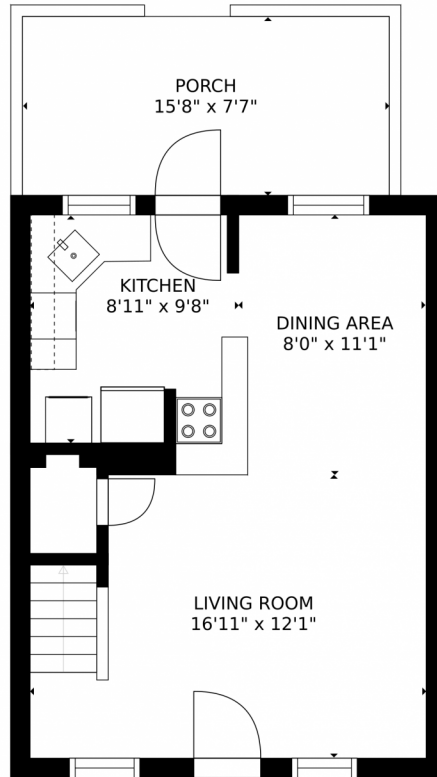

FLOOR 1

FLOOR 2

Estimated areas

GLA FLOOR 1: 462 sq. ft, excluded 120 sq. ft
GLA FLOOR 2: 462 sq. ft, excluded 0 sq. ft
Total GLA 924 sq. ft, total scanned area 1044 sq. ft

Disclaimer: Sizes and Dimensions are Approximate, Actual May Vary.

Taylor Haas

303-665-7368

taylorh@coloradorpm.com

<https://www.coloradorpm.com/available-rental-properties-denver>

Scan code
for more
property
details