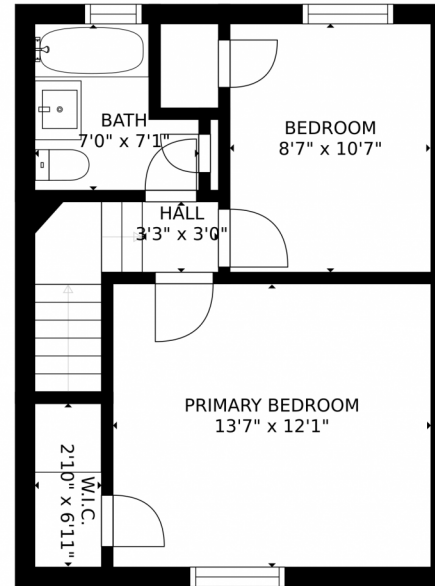

FLOOR 2

Estimated areas

GLA FLOOR 1: 462 sq. ft, excluded 120 sq. ft
GLA FLOOR 2: 462 sq. ft, excluded 0 sq. ft
Total GLA 924 sq. ft, total scanned area 1044 sq. ft

Disclaimer: Sizes and Dimensions are Approximate, Actual May Vary.

Taylor Haas

303-665-7368

taylorh@coloradorpm.com

<https://www.coloradorpm.com/available-rental-properties-denver>

Scan code
for more
property
details