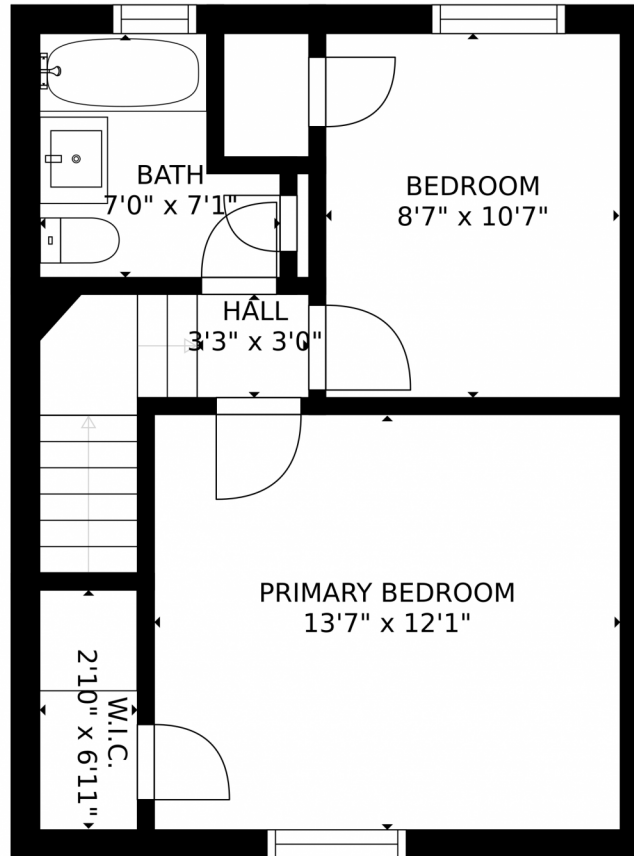


 Single Family  836 SQFT

Taylor Haas
303-665-7368
taylorh@coloradorpm.com
<https://www.coloradorpm.com/available-rental-properties-denv>

Estimated areas
GLA FLOOR 1: 462 sq. ft, excluded 120 sq. ft
GLA FLOOR 2: 462 sq. ft, excluded 0 sq. ft
Total GLA 924 sq. ft, total scanned area 1044 sq. ft
SIZES AND DIMENSIONS ARE APPROXIMATE, ACTUAL MAY VARY.

Disclaimer: Sizes and Dimensions are Approximate, Actual May Vary.

Taylor Haas
303-665-7368
taylorh@coloradorpm.com
<https://www.coloradorpm.com/available-rental-properties-denver>

Estimated areas
GLA FLOOR 1: 462 sq. ft, excluded 120 sq. ft
GLA FLOOR 2: 462 sq. ft, excluded 0 sq. ft
Total GLA 924 sq. ft, total scanned area 1044 sq. ft
SIZES AND DIMENSIONS ARE APPROXIMATE, ACTUAL MAY VARY.

Disclaimer: Sizes and Dimensions are Approximate, Actual May Vary.

Taylor Haas
303-665-7368
taylorh@coloradorpm.com
<https://www.coloradorpm.com/available-rental-properties-denver>

FLOOR 1

FLOOR 2

Estimated areas

GLA FLOOR 1: 462 sq. ft, excluded 120 sq. ft
GLA FLOOR 2: 462 sq. ft, excluded 0 sq. ft
Total GLA 924 sq. ft, total scanned area 1044 sq. ft

SIZES AND DIMENSIONS ARE APPROXIMATE, ACTUAL MAY VARY.

Disclaimer: Sizes and Dimensions are Approximate, Actual May Vary.