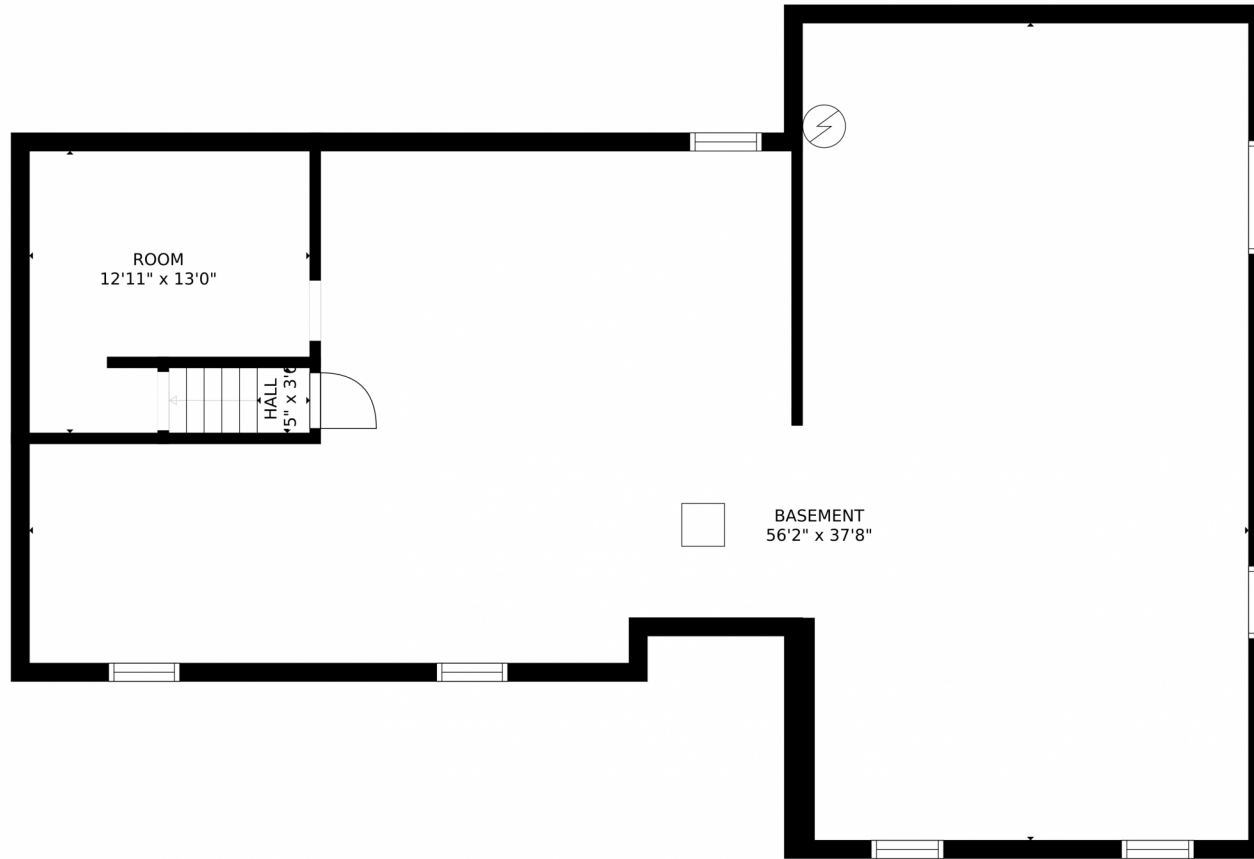

6920 Colorado 79
Bennett, CO 80102

 Single Family  4680 SQFT

Tammie Higgins
720-626-6749
jthiggins2@msn.com

6920 Colorado 79, Bennett, CO 80102 – First Floor

Estimated areas

GLA FLOOR 1: 0 sq. ft. excluded 1758 sq. ft.
GLA FLOOR 2: 0 sq. ft. excluded 2078 sq. ft.
GLA FLOOR 3: 2148 sq. ft. excluded 941 sq. ft.
Total GLA 2148 sq. ft. total scanned area 6925 sq. ft.

SIZES AND DIMENSIONS ARE APPROXIMATE, ACTUAL MAY VARY.

Disclaimer: Sizes and Dimensions are Approximate, Actual May Vary.

Tammie Higgins
720-626-6749
jthiggins2@msn.com

Scan code
for more
property
details

6920 Colorado 79, Bennett, CO 80102 – Basement

Estimated areas
GLA FLOOR 1: 0 sq. ft, excluded 1758 sq. ft.
GLA FLOOR 2: 0 sq. ft, excluded 2079 sq. ft.
GLA FLOOR 3: 2148 sq. ft, excluded 941 sq. ft.
Total GLA 2148 sq. ft, total scanned area 6925 sq. ft.
SIZES AND DIMENSIONS ARE APPROXIMATE, ACTUAL MAY VARY.

Disclaimer: Sizes and Dimensions are Approximate, Actual May Vary.

Tammie Higgins
720-626-6749
jthiggins2@msn.com

Estimated areas

GLA FLOOR 1: 0 sq. ft, excluded 1758 sq. ft.
GLA FLOOR 2: 0 sq. ft, excluded 2078 sq. ft.
GLA FLOOR 3: 2148 sq. ft, excluded 941 sq. ft.
Total GLA 2148 sq. ft, total scanned area 6925 sq. ft.