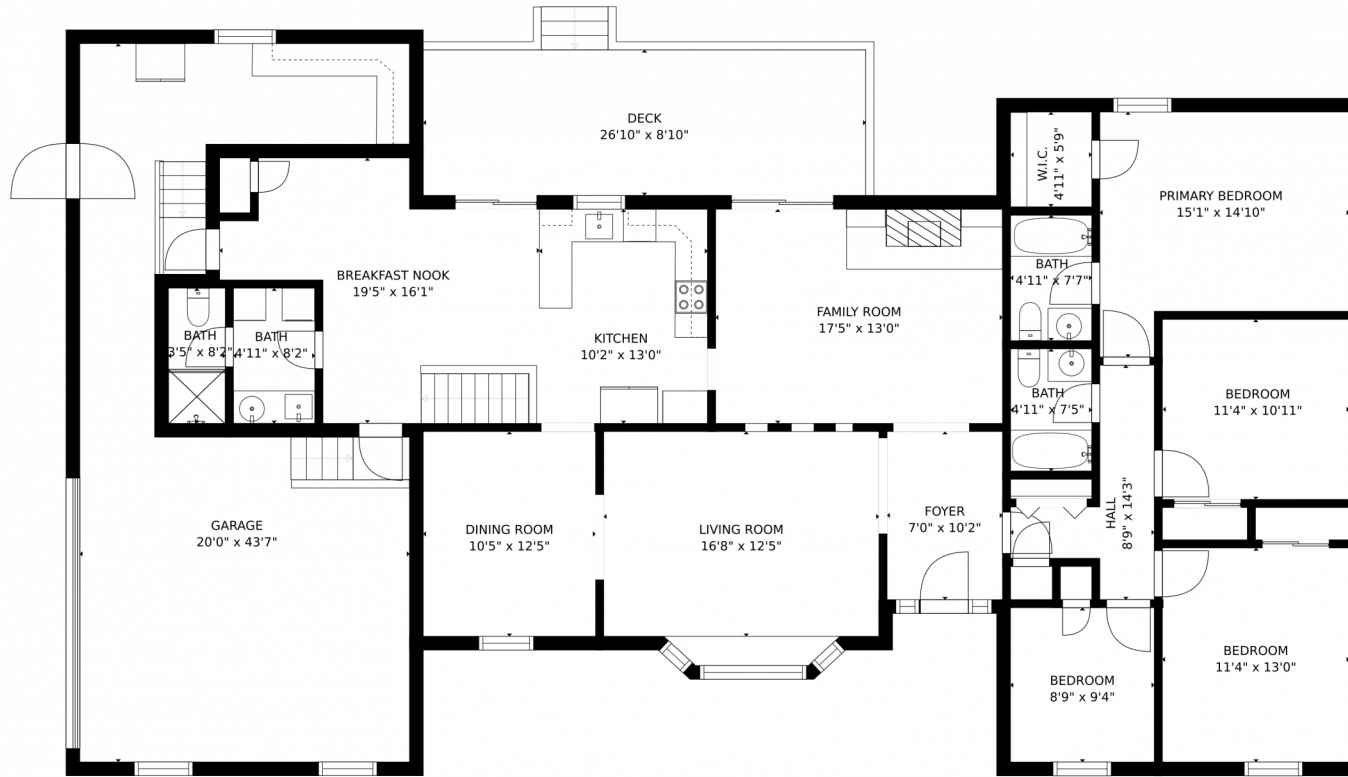

6920 Colorado 79, Bennett, CO 80102 – First Floor

Estimated areas

Disclaimer: Sizes and Dimensions are Approximate, Actual May Vary.

Tammie Higgins
720-626-6749
jthiggins2@msn.com

Scan code
for more
property
details