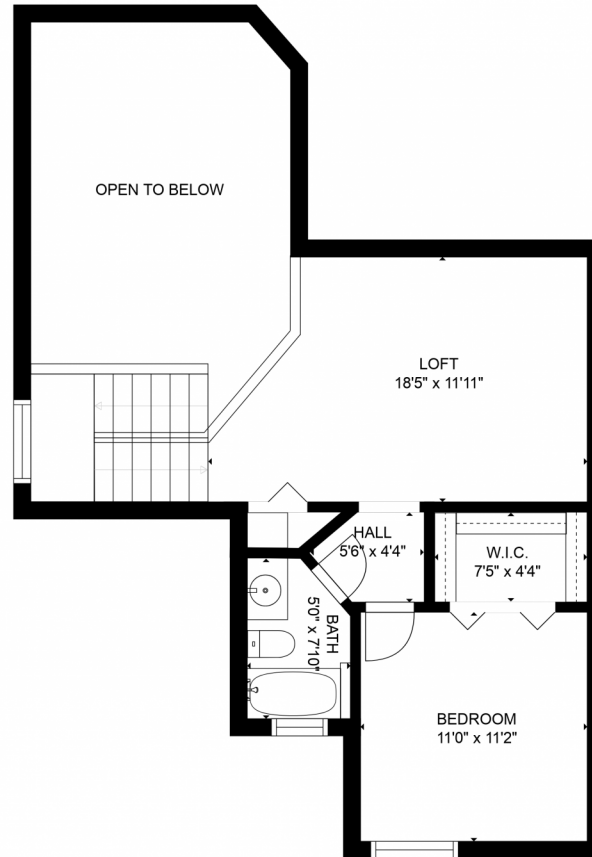

Estimated areas

GLA FLOOR 1: 1088 sq. ft, excluded 341 sq. ft
GLA FLOOR 2: 574 sq. ft, excluded 245 sq. ft
Total GLA 1662 sq. ft, total scanned area 2248 sq. ft

Disclaimer: Sizes and Dimensions are Approximate, Actual May Vary.

Meirav Susi
954-214-4810
meirav@bellsouth.net
<https://www.MeiravSells.com>