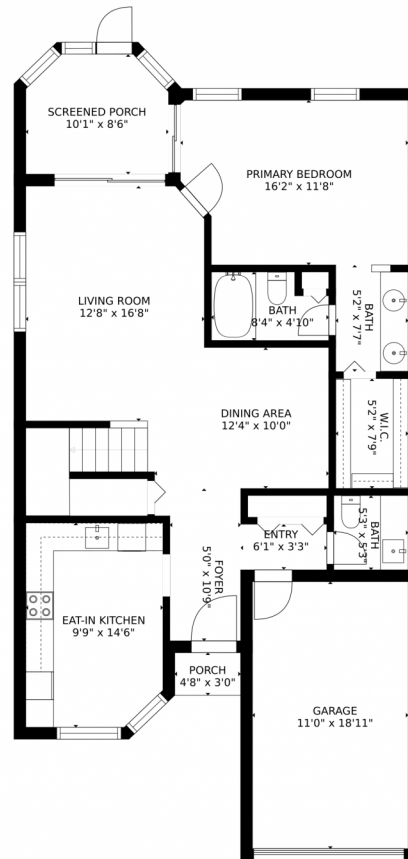

8414 Northwest 78th Court, Tamarac, FL 33321 — 1st floor

Estimated areas

GLA FLOOR 1: 1088 sq. ft, excluded 341 sq. ft
GLA FLOOR 2: 574 sq. ft, excluded 245 sq. ft
Total GLA 1662 sq. ft, total scanned area 2248 sq. ft

Disclaimer: Sizes and Dimensions are Approximate, Actual May Vary.

Meirav Susi
954-214-4810
meirav@bellsouth.net
<https://www.MeiravSells.com>

Scan code
for more
property
details