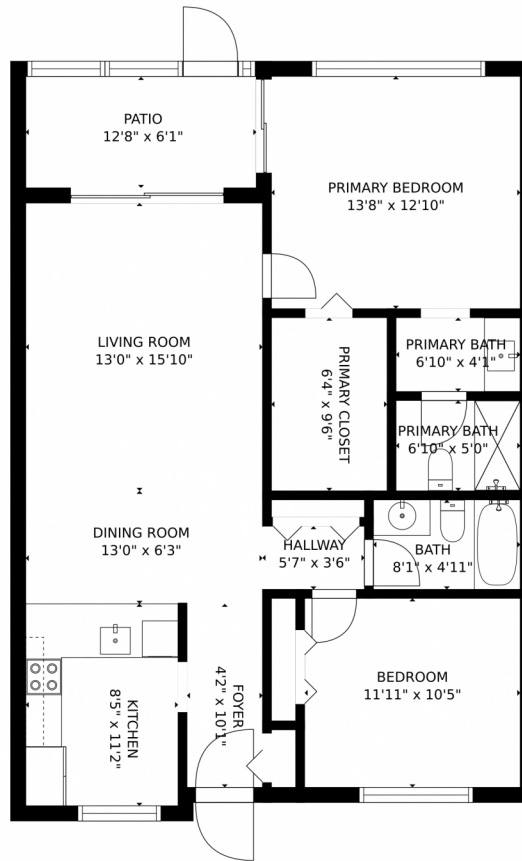

2710 Nassau Bend, Coconut Creek, FL 33066 – All Levels

Estimated areas

GLA FLOOR 1: 1096 sq. ft, excluded 78 sq. ft
Total GLA 1096 sq. ft, total scanned area 1174 sq. ft

Disclaimer: Sizes and Dimensions are Approximate, Actual May Vary.

Crystal Beatty
954-465-8384
crystalsellssouthflorida@gmail.com
<https://www.therachaelbarachgroup.com/>