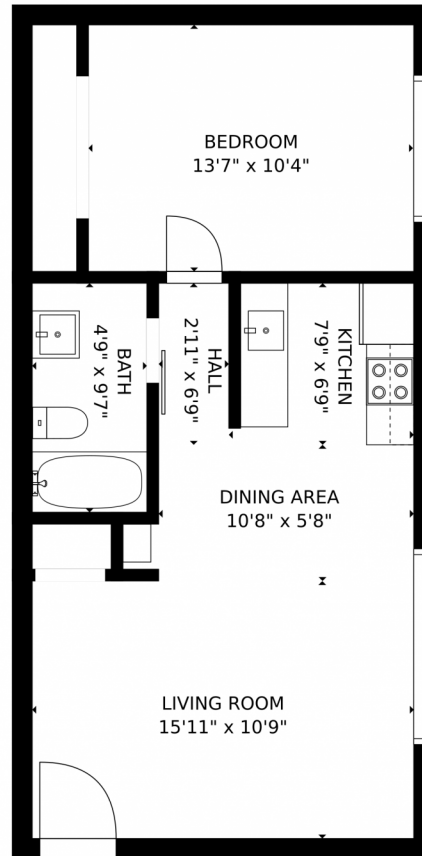

7755 West 12th Avenue #102, Lakewood, CO 80214 — All

Estimated areas
GLA FLOOR 1: 628 sq. ft, excluded 0 sq. ft
Total GLA 628 sq. ft, total scanned area 628 sq. ft

Disclaimer: Sizes and Dimensions are Approximate, Actual May Vary.

Taylor Haas
303-665-7368
taylorh@coloradorpm.com
<https://www.coloradorpm.com/available-rental-properties-denver>