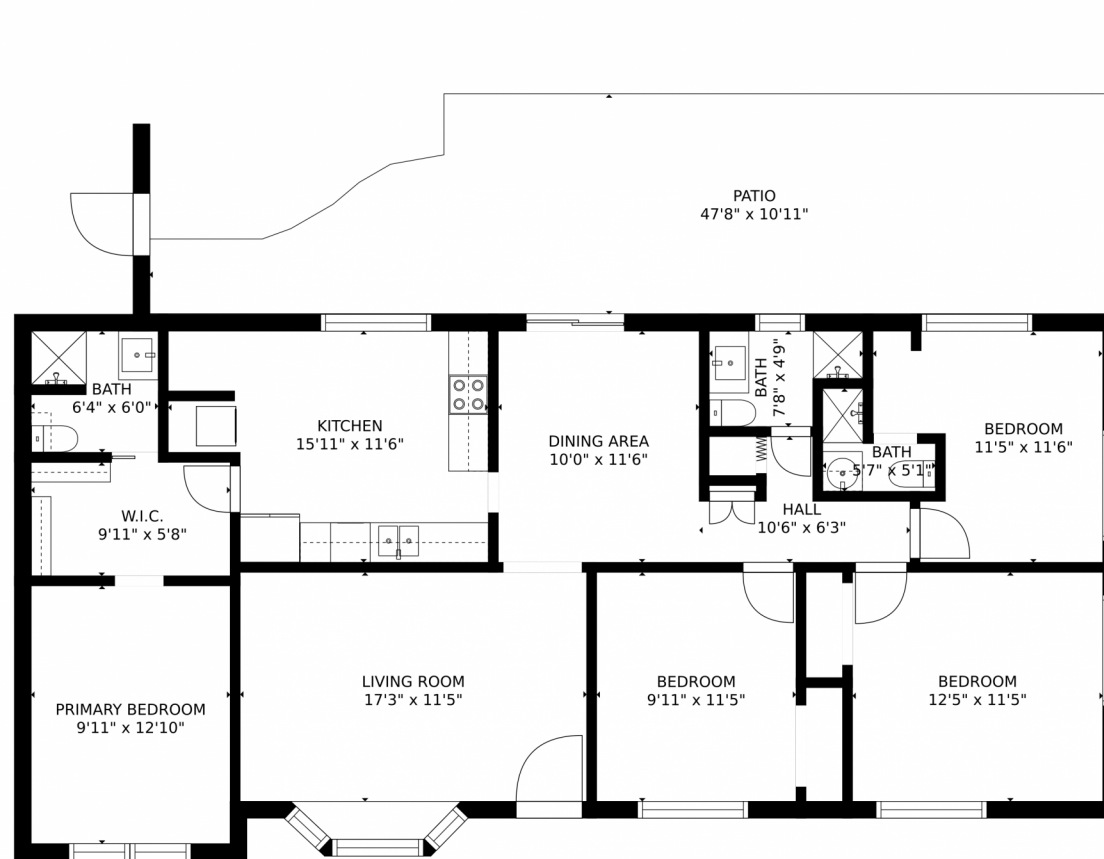

Estimated areas
GLA FLOOR 1: 1413 sq. ft, excluded 437 sq. ft
Total GLA 1413 sq. ft, total scanned area 1850 sq. ft

Disclaimer: Sizes and Dimensions are Approximate, Actual May Vary.

Taylor Haas
303-665-7368
taylorh@coloradorpm.com
<https://www.coloradorpm.com/available-rental-properties-denver>