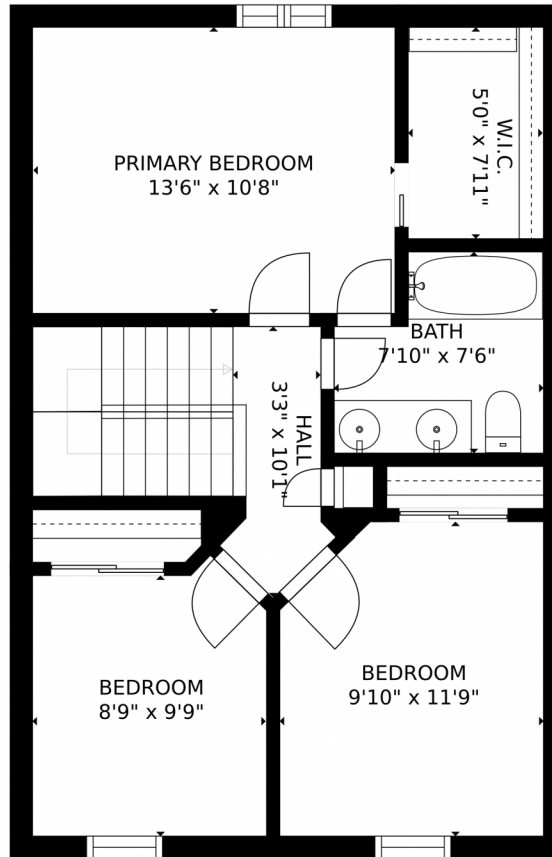

### Estimated areas

GLA FLOOR 1: 611 sq. ft, excluded 646 sq. ft  
GLA FLOOR 2: 661 sq. ft, excluded 0 sq. ft  
Total GLA 1272 sq. ft, total scanned area 1918 sq. ft

SIZES AND DIMENSIONS ARE APPROXIMATE, ACTUAL MAY VARY.

6154 Shamrock Circle, Frederick, CO 80530 – Upper Level

Estimated areas  
GLA FLOOR 1: 611 sq. ft, excluded 646 sq. ft  
GLA FLOOR 2: 661 sq. ft, excluded 0 sq. ft  
Total GLA 1272 sq. ft, total scanned area 1918 sq. ft  
SIZES AND DIMENSIONS ARE APPROXIMATE, ACTUAL MAY VARY.