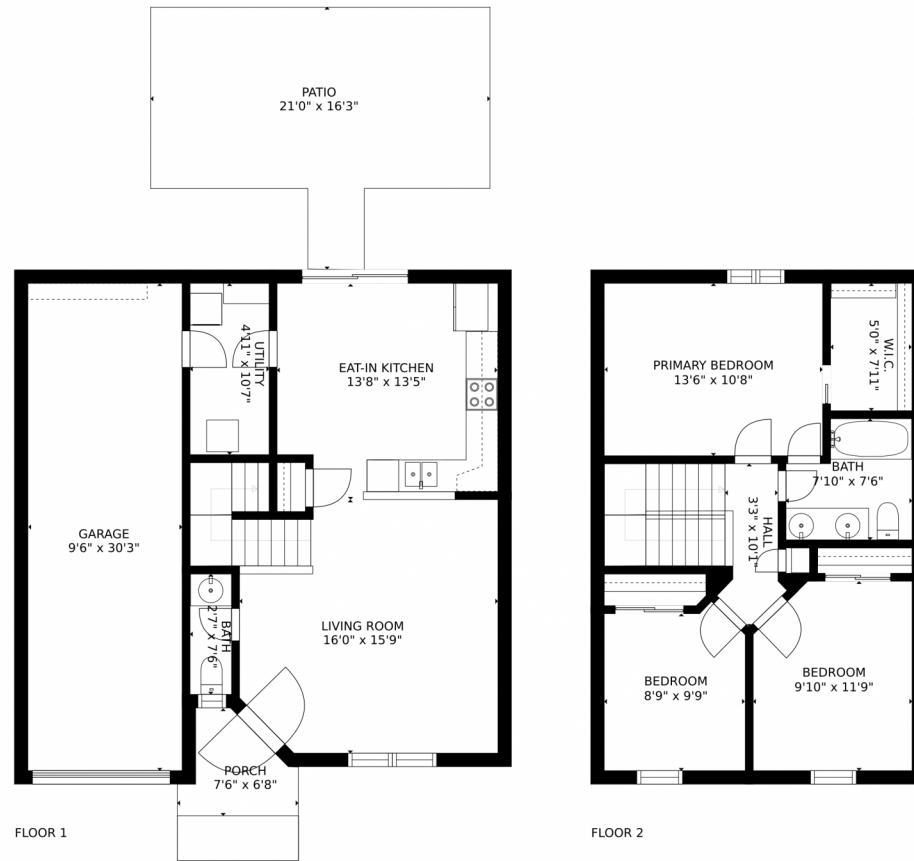

6154 Shamrock Circle, Frederick, CO 80530 – All Levels

Estimated areas

GLA FLOOR 1: 611 sq. ft, excluded 646 sq. ft
GLA FLOOR 2: 661 sq. ft, excluded 0 sq. ft
Total GLA 1272 sq. ft, total scanned area 1918 sq. ft

Disclaimer: Sizes and Dimensions are Approximate, Actual May Vary.

Katherine Beach

949-633-8724

Katherine@moorerealestatec21.com

<https://katherinebryantbeach.c21.com>

Scan code
for more
property
details