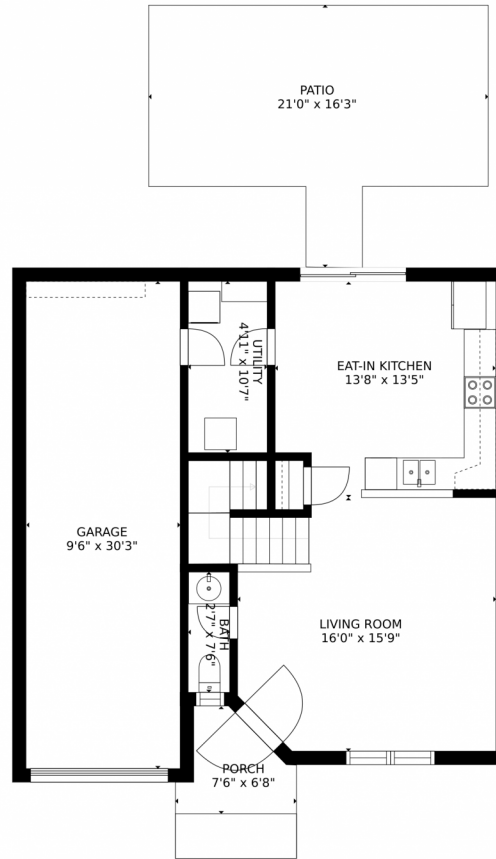

6154 Shamrock Circle, Frederick, CO 80530 – Main Level

Estimated areas

GLA FLOOR 1: 611 sq. ft, excluded 646 sq. ft
GLA FLOOR 2: 661 sq. ft, excluded 0 sq. ft
Total GLA 1272 sq. ft, total scanned area 1918 sq. ft

Disclaimer: Sizes and Dimensions are Approximate, Actual May Vary.

Katherine Beach

949-633-8724

Katherine@moorerealestatec21.com

<https://katherinebryantbeach.c21.com>

Scan code
for more
property
details