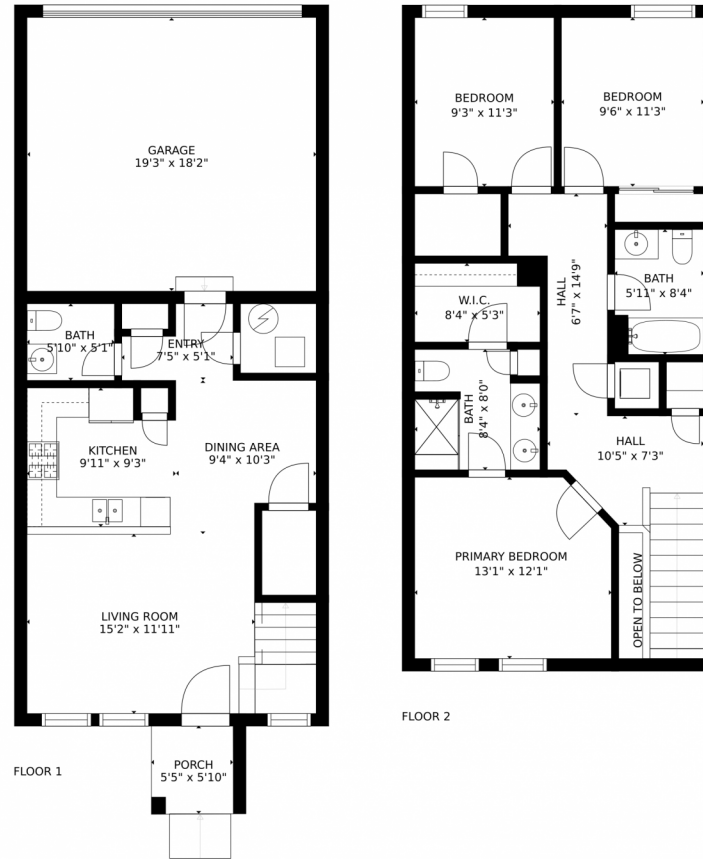

16244 East 47th Drive, Denver, CO 80239 – All Levels

Estimated areas

GLA FLOOR 1: 606 sq. ft, excluded 431 sq. ft
GLA FLOOR 2: 914 sq. ft, excluded 15 sq. ft
Total GLA 1520 sq. ft, total scanned area 1966 sq. ft

Disclaimer: Sizes and Dimensions are Approximate, Actual May Vary.

Taylor Haas

303-665-7368

taylorh@coloradorpm.com

<https://www.coloradorpm.com/available-rental-properties-denver>

Scan code
for more
property
details