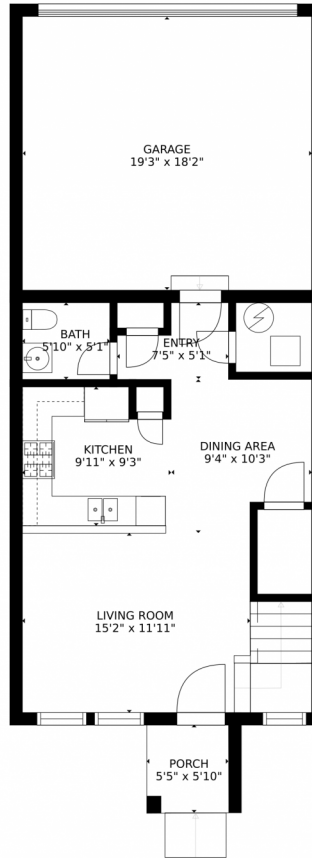

16244 East 47th Drive, Denver, CO 80239 – Main Level

Estimated areas

GLA FLOOR 1: 606 sq. ft, excluded 431 sq. ft
GLA FLOOR 2: 914 sq. ft, excluded 15 sq. ft
Total GLA 1520 sq. ft, total scanned area 1966 sq. ft

Disclaimer: Sizes and Dimensions are Approximate, Actual May Vary.

Taylor Haas

303-665-7368

taylorh@coloradorpm.com

<https://www.coloradorpm.com/available-rental-properties-denver>

Scan code
for more
property
details