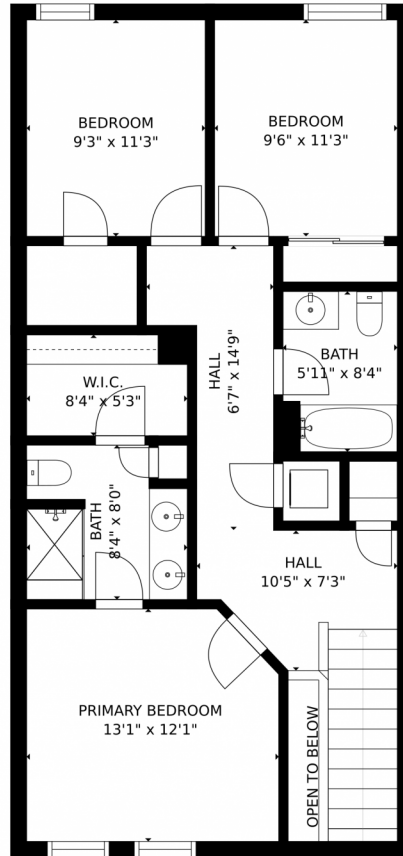

16244 East 47th Drive, Denver, CO 80239 – Upper Level

Estimated areas

GLA FLOOR 1: 606 sq. ft, excluded 431 sq. ft
GLA FLOOR 2: 914 sq. ft, excluded 15 sq. ft
Total GLA 1520 sq. ft, total scanned area 1966 sq. ft

Disclaimer: Sizes and Dimensions are Approximate, Actual May Vary.

Taylor Haas

303-665-7368

taylorh@coloradorpm.com

<https://www.coloradorpm.com/available-rental-properties-denv>

Scan code
for more
property
details