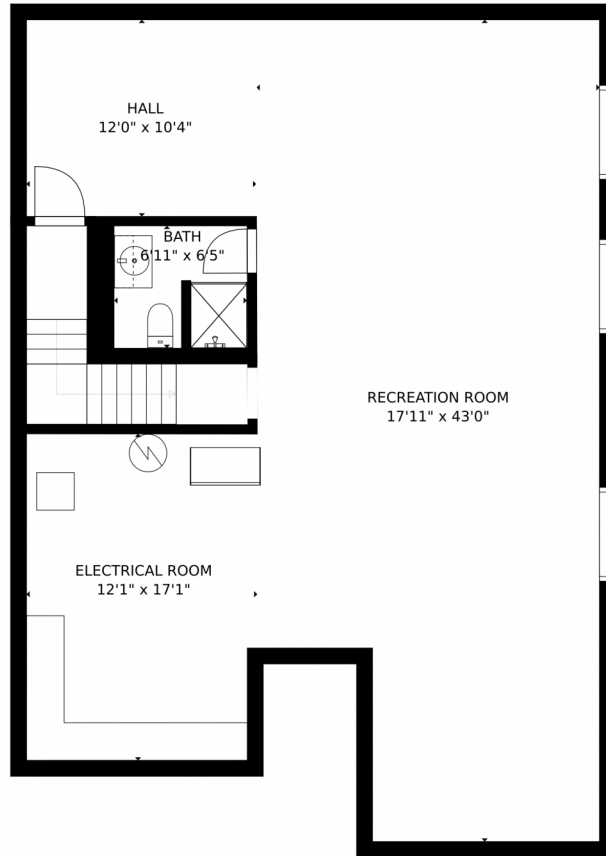

Estimated areas

GLA FLOOR 1: 0 sq. ft, excluded 1310 sq. ft
GLA FLOOR 2: 2255 sq. ft, excluded 1002 sq. ft
Total GLA 2255 sq. ft, total scanned area 4567 sq. ft

Disclaimer: Sizes and Dimensions are Approximate, Actual May Vary.

Nick Shamburg
720-469-0007
nick@spencerrealtyllc.com