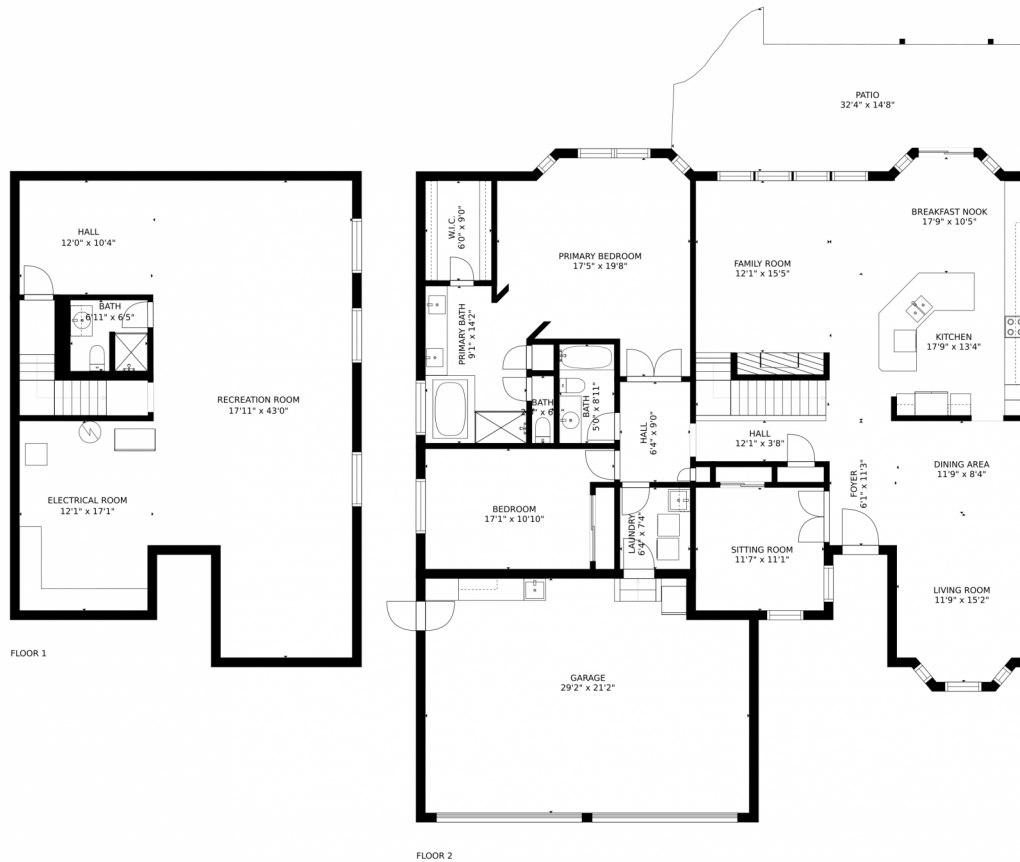

14472 Inca Court, Westminster, CO 80023 – All Floors

Estimated areas

GLA FLOOR 1: 0 sq. ft, excluded 1310 sq. ft
GLA FLOOR 2: 2255 sq. ft, excluded 1002 sq. ft
Total GLA 2255 sq. ft, total scanned area 4567 sq. ft

Disclaimer: Sizes and Dimensions are Approximate, Actual May Vary.

Nick Shamburg
720-469-0007
nick@spencerrealtyllc.com

Scan code
for more
property
details