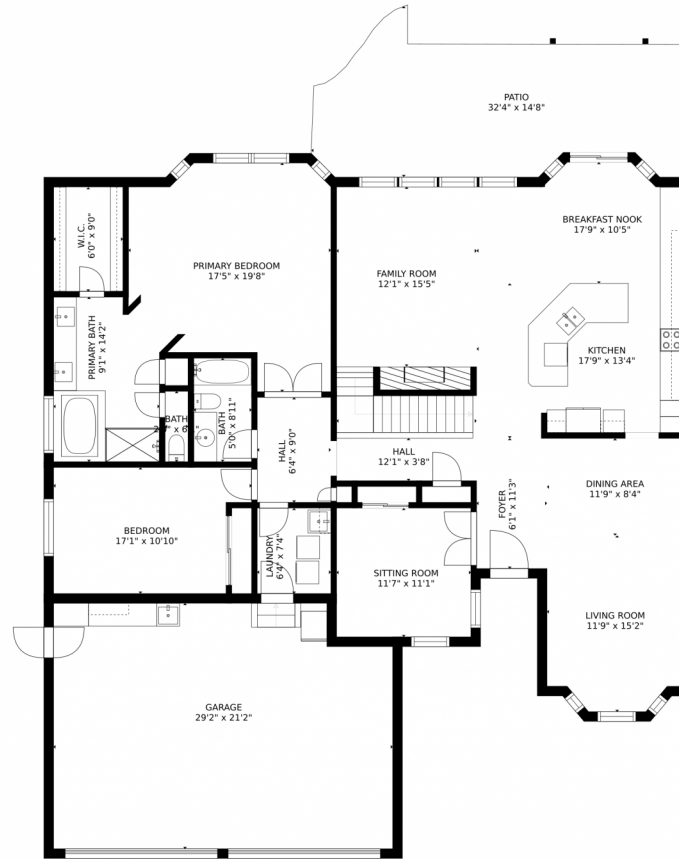

Estimated areas

GLA FLOOR 1: 0 sq. ft, excluded 1310 sq. ft
GLA FLOOR 2: 2255 sq. ft, excluded 1002 sq. ft
Total GLA 2255 sq. ft, total scanned area 4567 sq. ft

Disclaimer: Sizes and Dimensions are Approximate, Actual May Vary.

Nick Shamburg
720-469-0007
nick@spencerrealtyllc.com